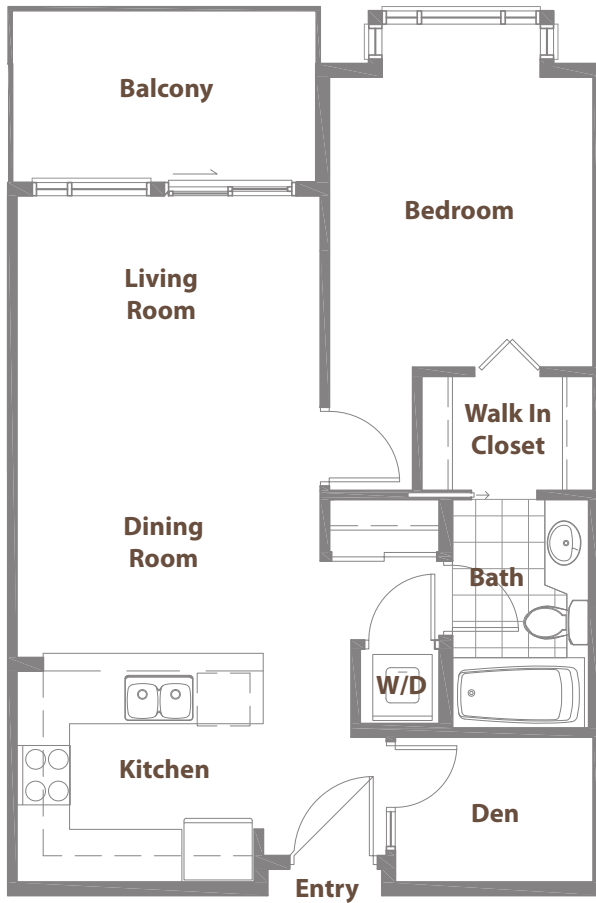

1C Plan

1 bed, 1 bath & den
Approx. 657 sq. ft.
Approx. 667 sq. ft.
with bay windows

First Floor

Second Floor

Third Floor

Fourth Floor