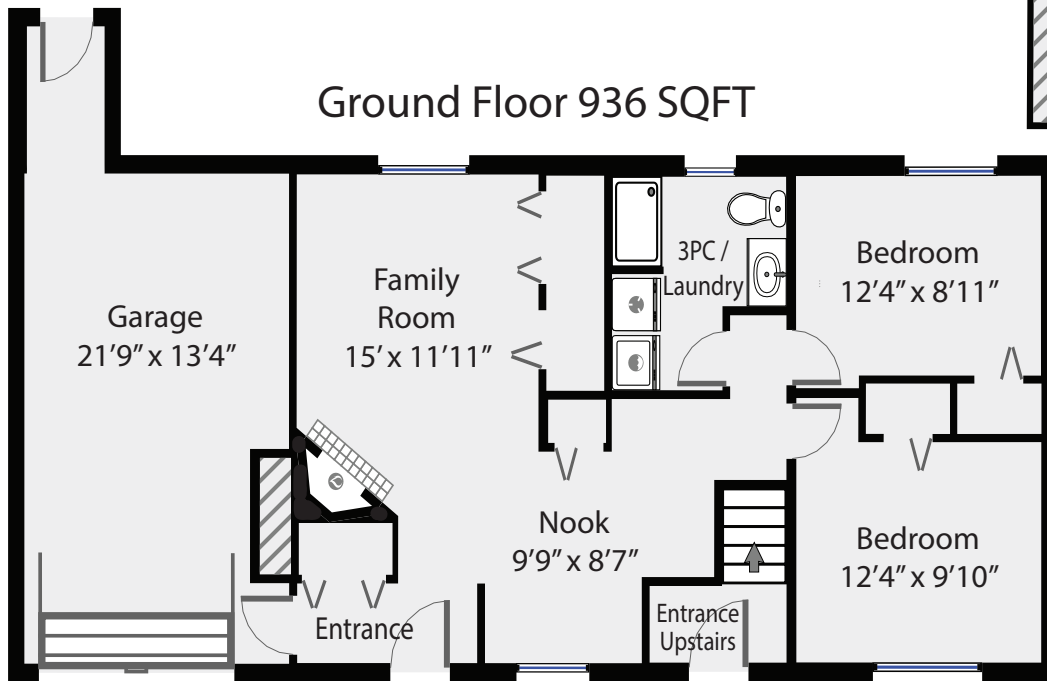

2924 Suffield Road

Total Square Footage 2,125 SQFT

Main Floor 1,189 SQFT

Ground Floor 936 SQFT

RE/MAX
PREPARED FOR

COURTNEY & ANGLIN

REAL ESTATE GROUP

Swift Home Tours
250-218-5671

PREPARED FOR EXCLUSIVE USE OF MICHELE COURTNEY & BILL ANGLIN
MEASUREMENTS ON PLANS ARE INTENDED FOR VISUAL
REFERENCE ONLY AND SHOULD BE VERIFIED.
ALL AREA SQFT TOTALS ARE INCLUSIVE OF EXTERIOR WALLS.
ALL INTERIOR DIMENSIONS ARE FROM INTERIOR WALLS.