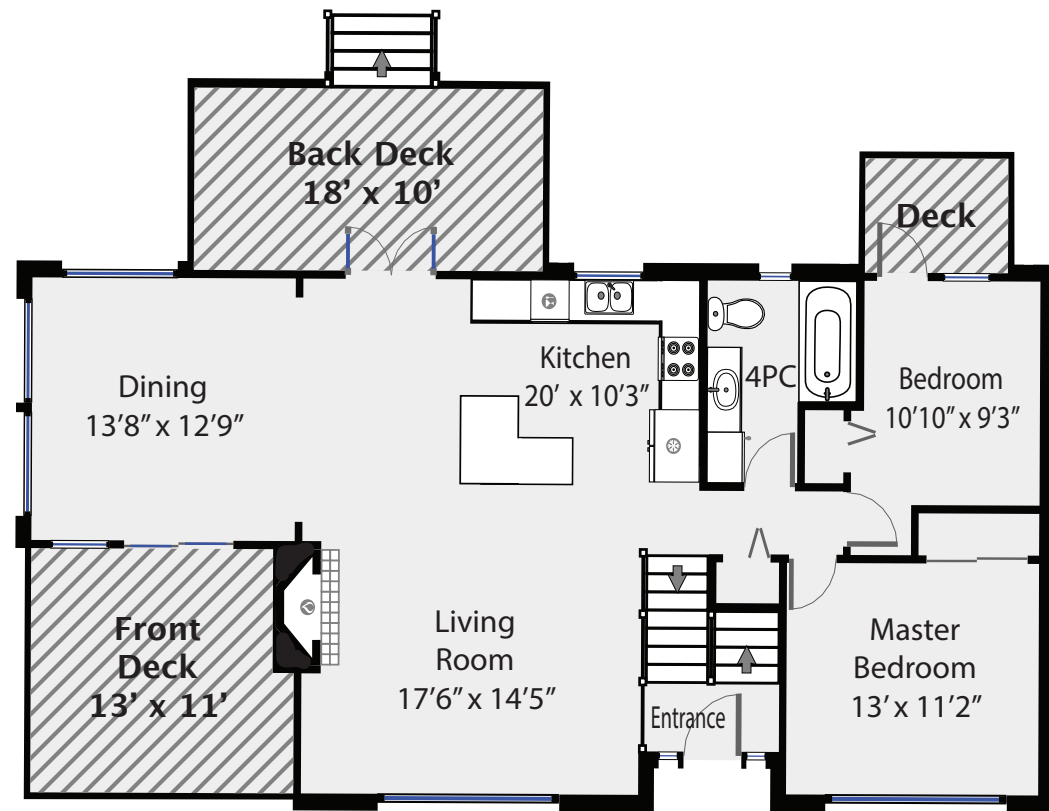

2924 Suffield Road

Total Square Footage 2,125 SQFT

Main Floor 1,189 SQFT

Ground Floor 936 SQFT

RE/MAX
PREPARED FOR

COURTNEY & ANGLIN

REAL ESTATE GROUP

Swift Home Tours
250-218-5671

PREPARED FOR EXCLUSIVE USE OF MICHELE COURTNEY & BILL ANGLIN
MEASUREMENTS ON PLANS ARE INTENDED FOR VISUAL
REFERENCE ONLY AND SHOULD BE VERIFIED.
ALL AREA SQFT TOTALS ARE INCLUSIVE OF EXTERIOR WALLS.
ALL INTERIOR DIMENSIONS ARE FROM INTERIOR WALLS.