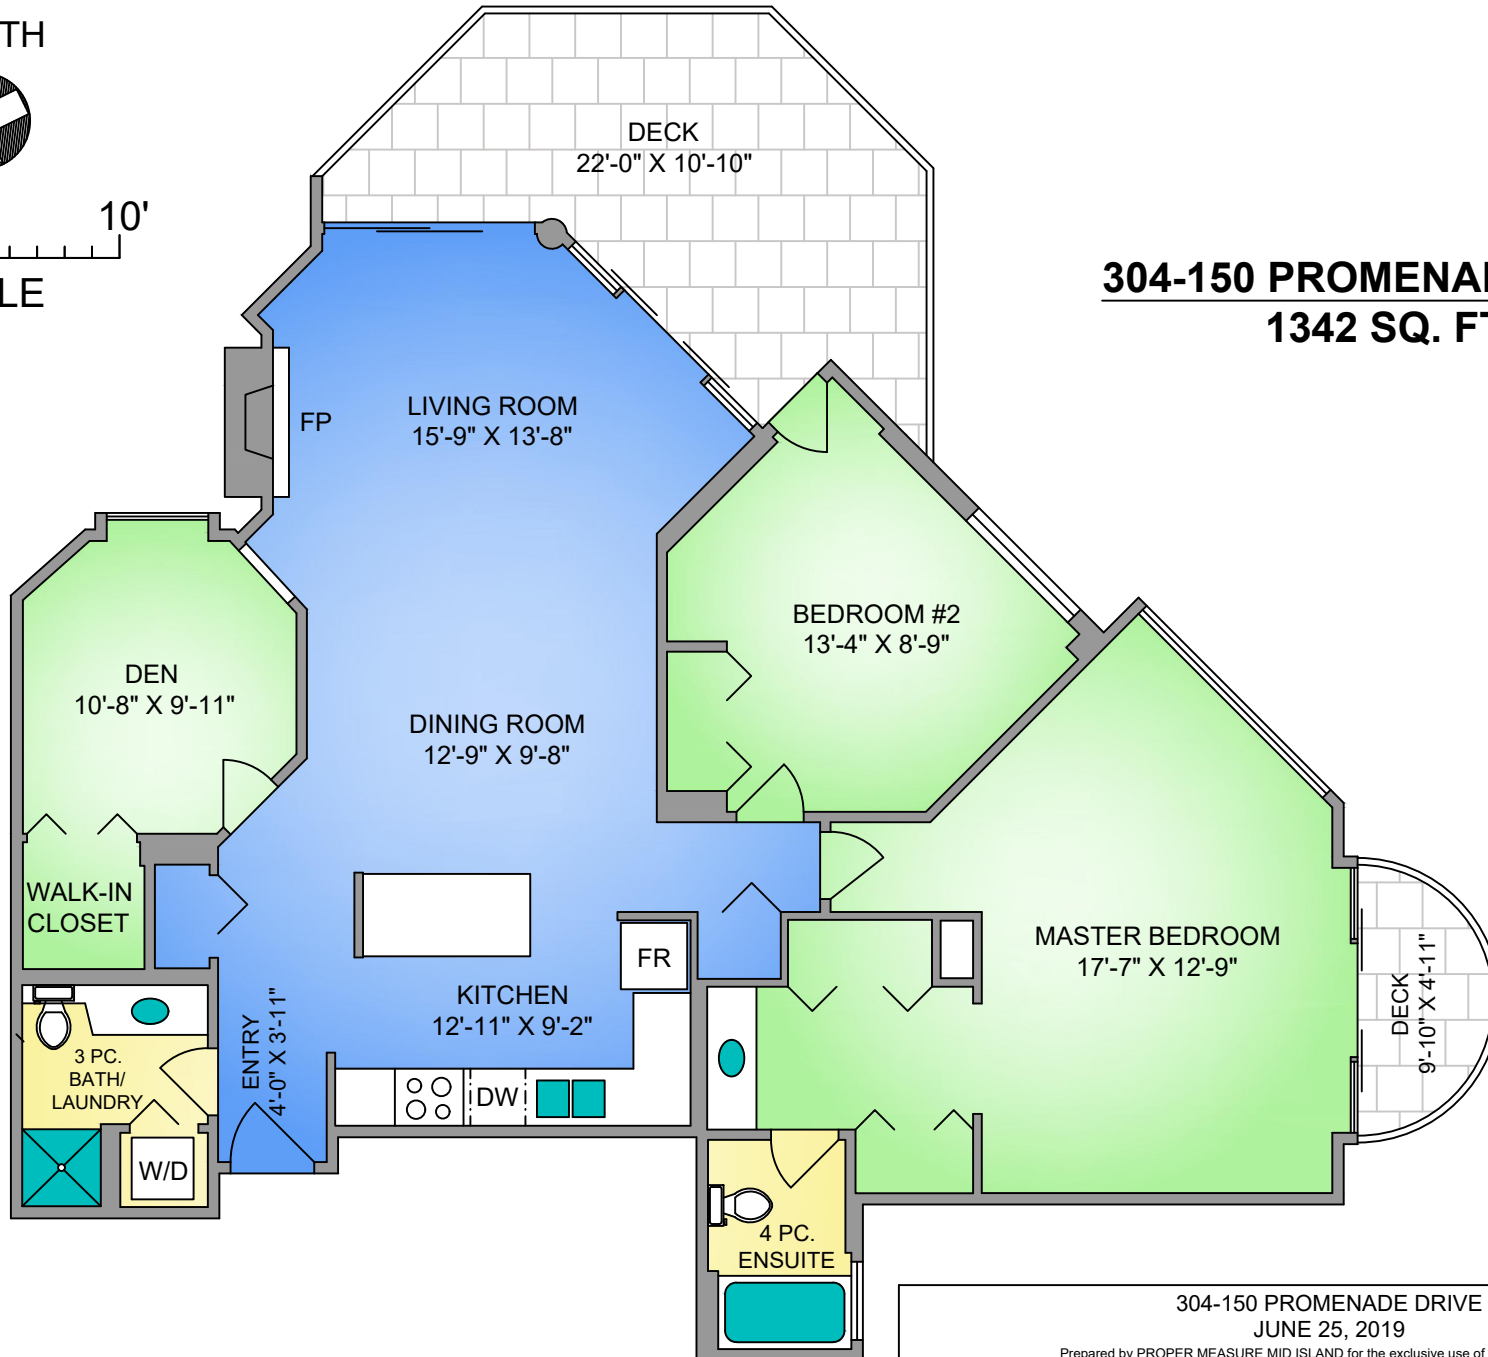

NORTH

304-150 PROMENADE DRIVE
1342 SQ. FT.

304-150 PROMENADE DRIVE JUNE 25, 2019		
Prepared by PROPER MEASURE MID ISLAND for the exclusive use of DARREN YOUNG Plans may not be 100% accurate. Buyer must verify any critical measurement. Private resale or modification of floor plans to a third party by any individual or entity other than Proper Measure Mid Island is strictly prohibited.		
FLOOR	AREA (SQ. FT.)	
	FINISHED	DECK / PATIO
TOTAL	1342	200