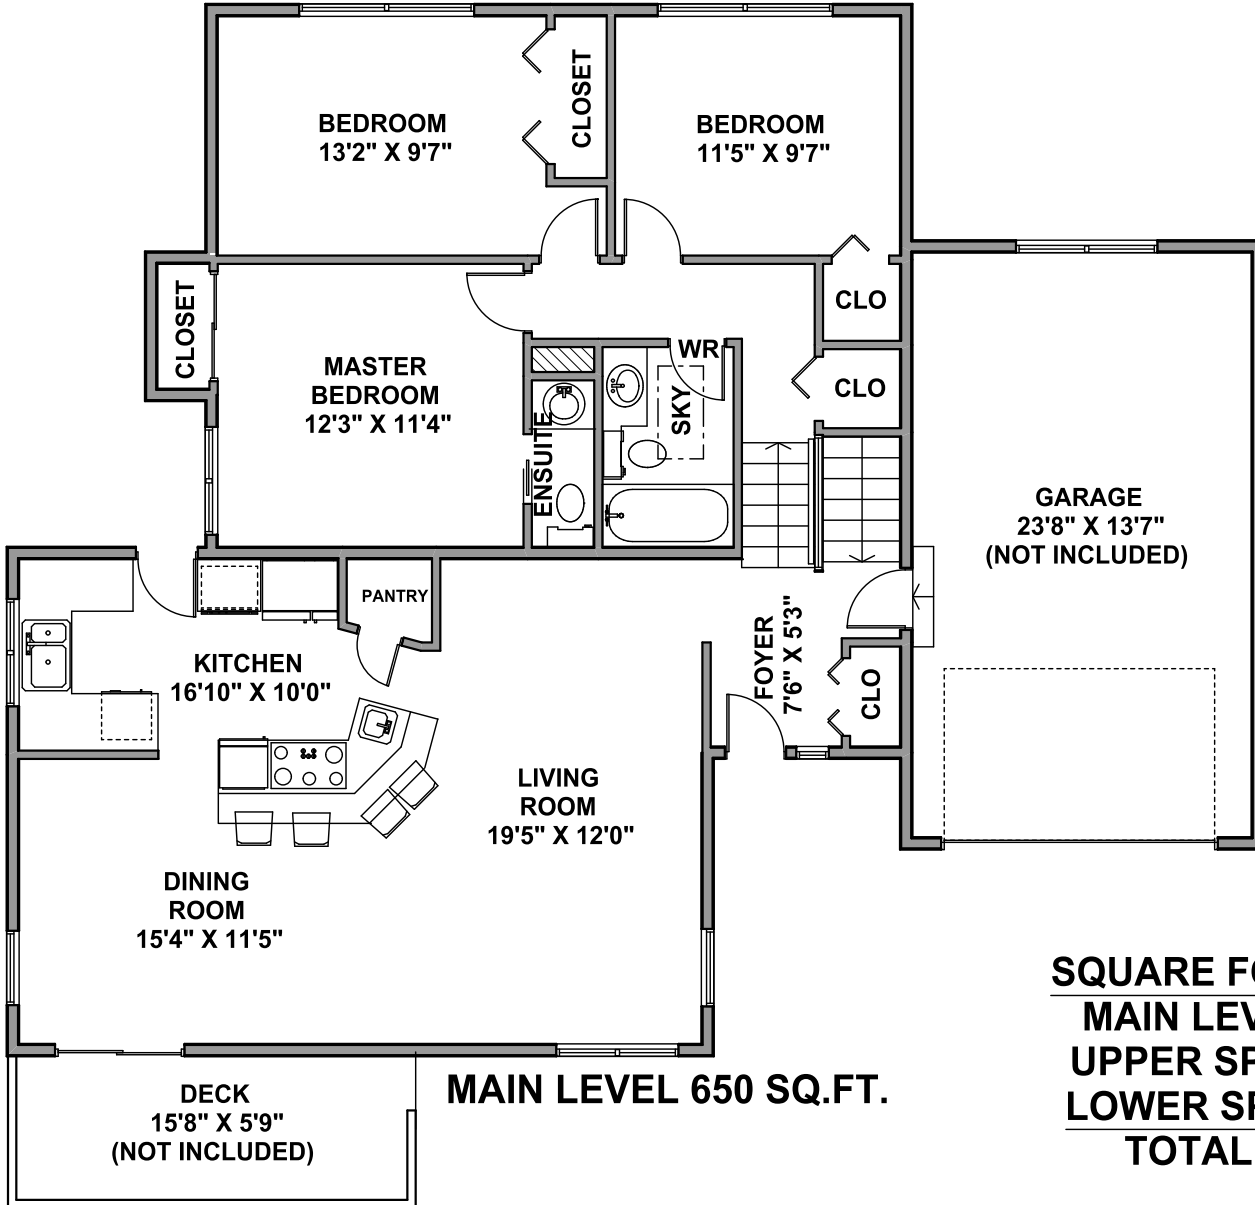

11057 WESTRIDGE PLACE  
DELTA

LAURA THIBEAULT  
(604) 916-4664

Email me at [homes@laurathibeault.com](mailto:homes@laurathibeault.com)

**UPPER SPLIT 657 SQ.FT.**

**MAIN LEVEL 650 SQ.FT.**

**SQUARE FOOTAGE**  
**MAIN LEVEL 650**  
**UPPER SPLIT 657**  
**LOWER SPLIT 582**  
**TOTAL 1889**

**DECK 100**  
**GARAGE 356**

**LOWER SPLIT 582 SQ.FT.**

MEASUREMENTS SHOULD BE CONSIDERED APPROXIMATE  
AND ARE FOR PROMOTIONAL USE ONLY.  
E & O Insured

778-231-6542 AUGUST 2018