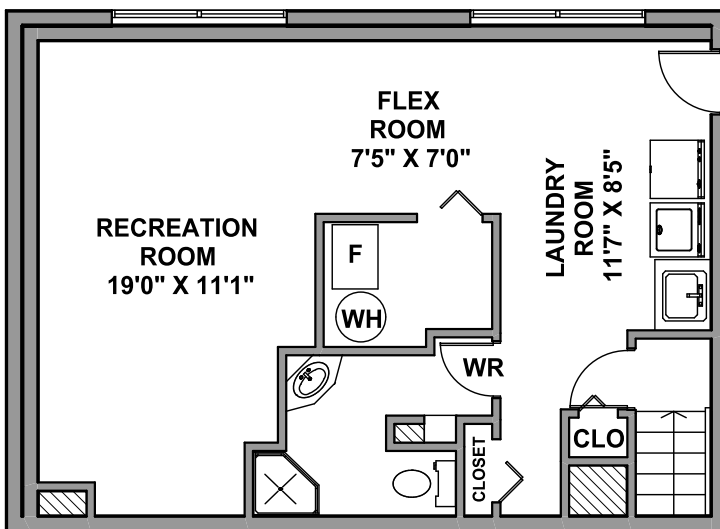

11057 WESTRIDGE PLACE  
DELTA

LAURA THIBEAULT  
(604) 916-4664

Email me at [homes@laurathibeault.com](mailto:homes@laurathibeault.com)

**UPPER SPLIT 657 SQ.FT.**

**MAIN LEVEL 650 SQ.FT.**

**SQUARE FOOTAGE**  
**MAIN LEVEL 650**  
**UPPER SPLIT 657**  
**LOWER SPLIT 582**  
**TOTAL 1889**

**DECK 100**  
**GARAGE 356**

**LOWER SPLIT 582 SQ.FT.**

MEASUREMENTS SHOULD BE CONSIDERED APPROXIMATE  
AND ARE FOR PROMOTIONAL USE ONLY.  
E & O Insured

778-231-6542 AUGUST 2018