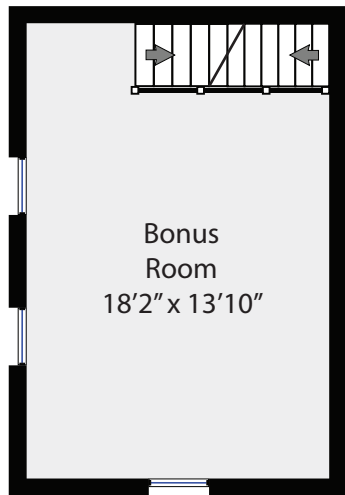

Total Square Footage
2,084 SQFT

Upper Floor 334 SQFT