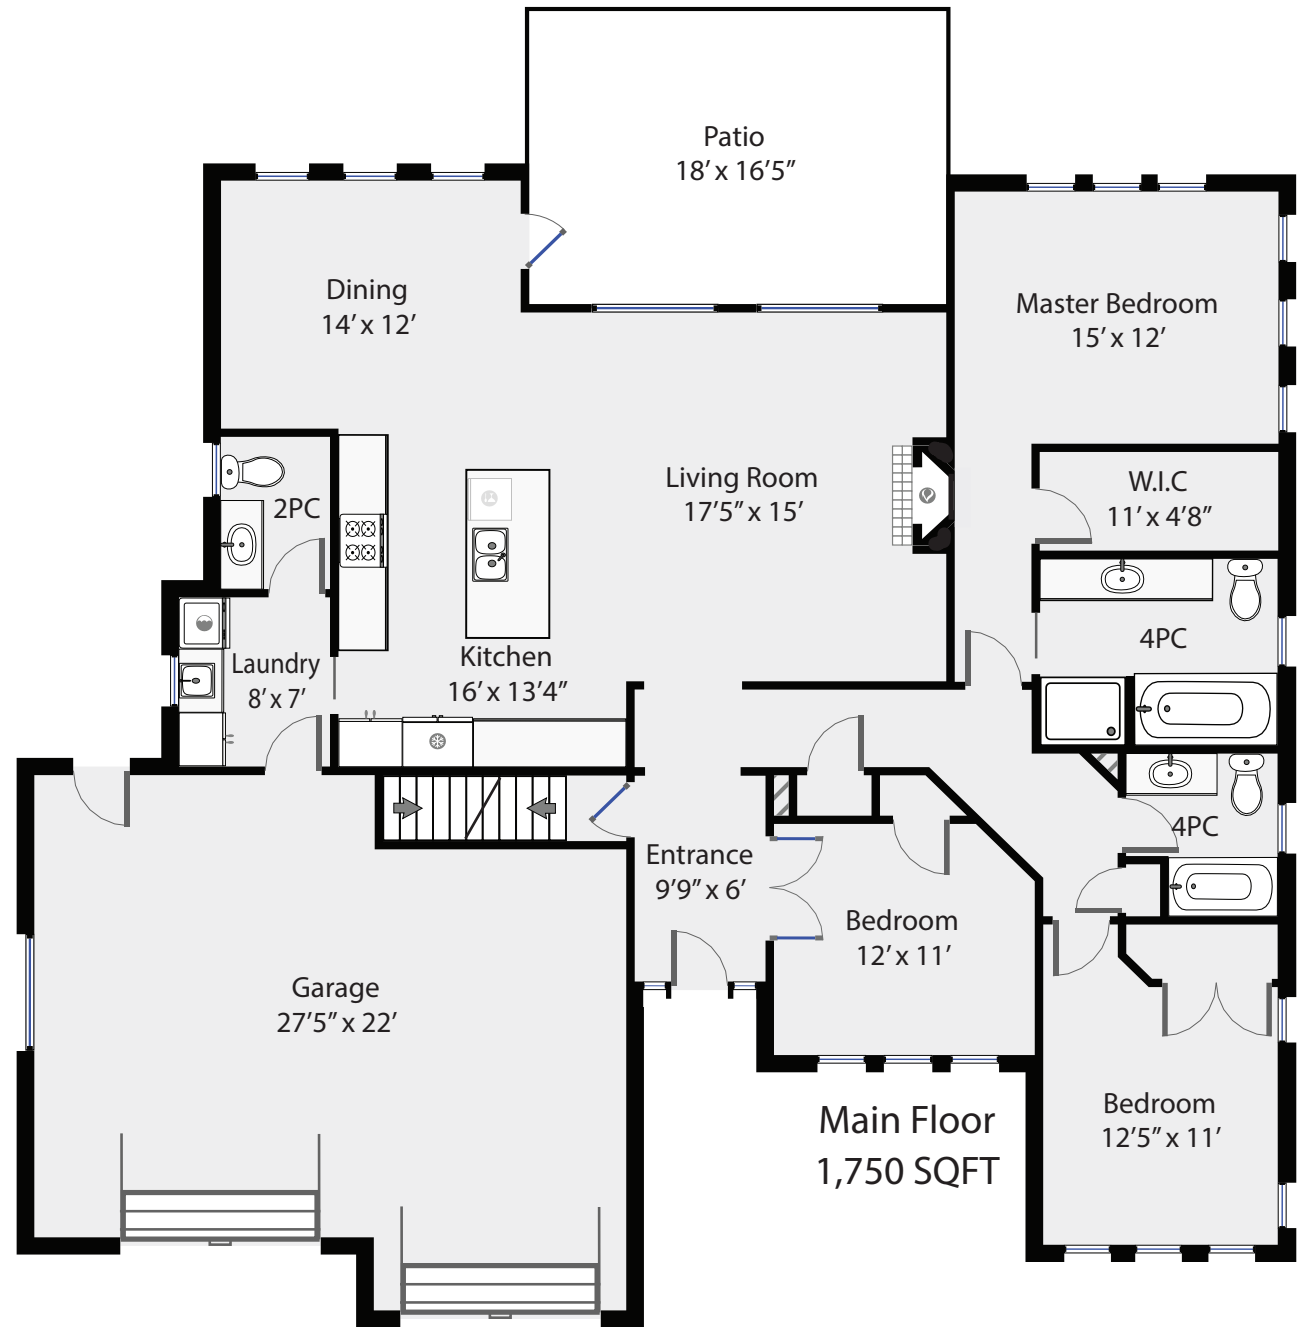

Total Square Footage
2,084 SQFT

Upper Floor 334 SQFT