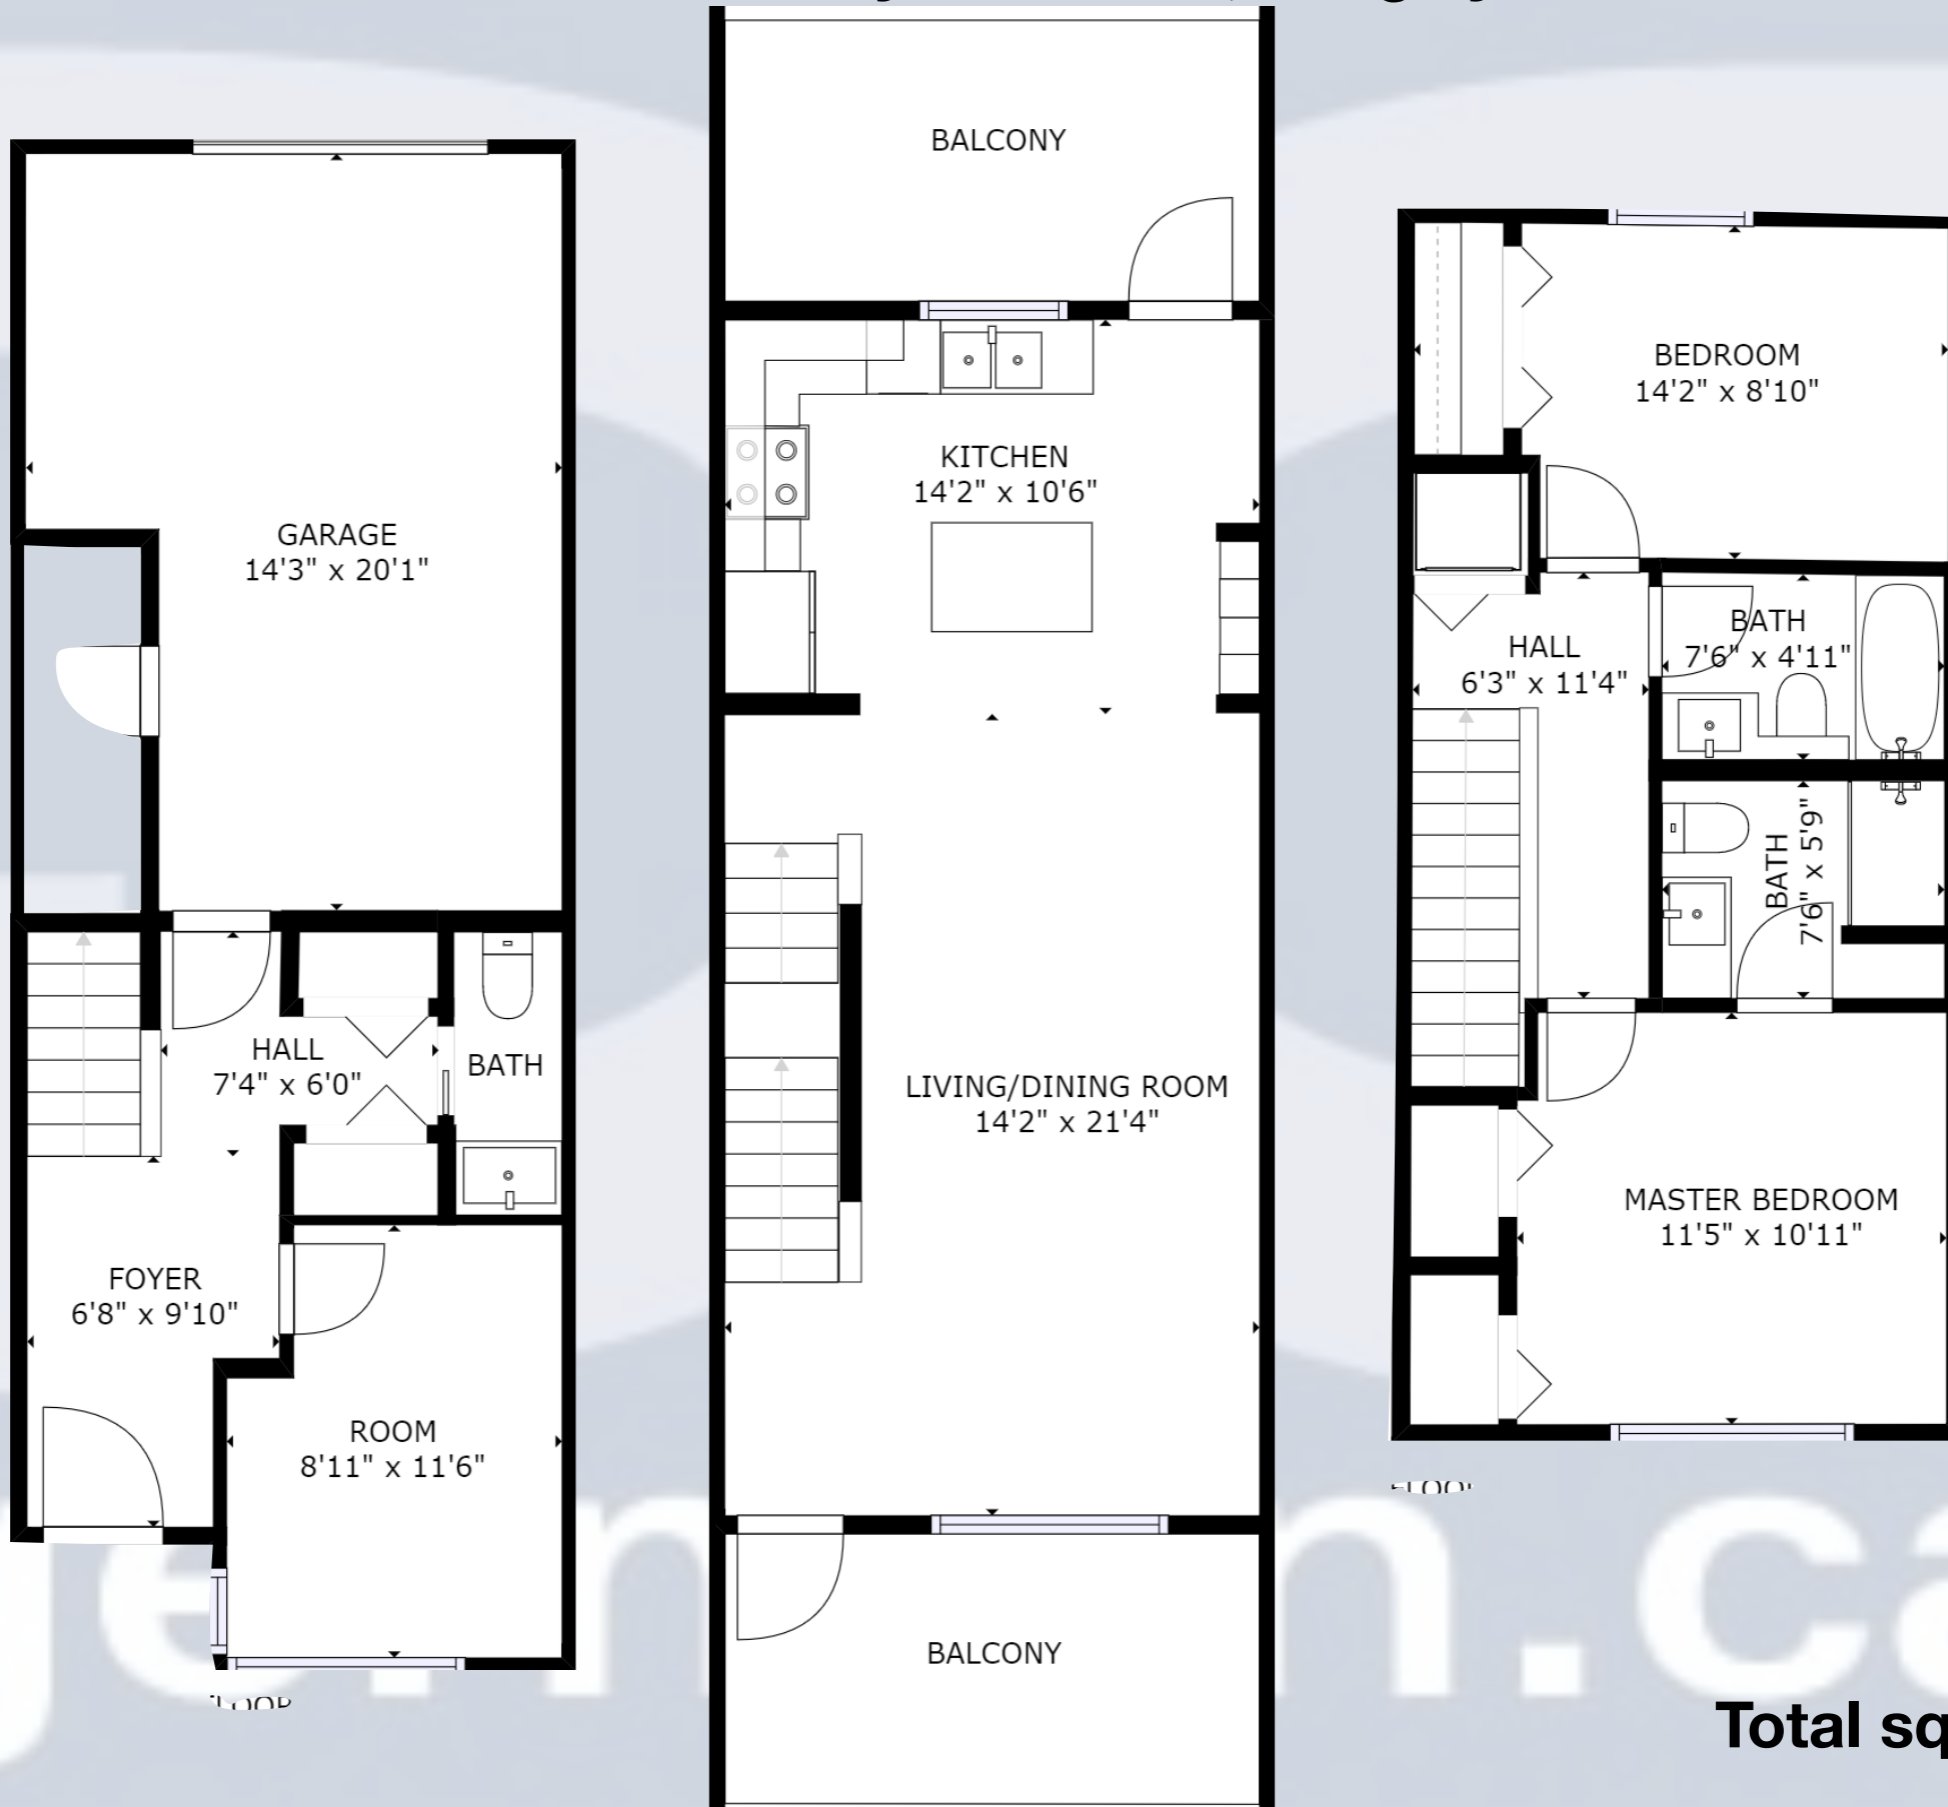

# #2- 23230 Billy Brown Rd, Langley

**Total sqft: 1352**

\*All measurements are approximate and to be verified by Buyer or Buyer's representative to Buyer's satisfaction. This floor plan is strictly for general visual purposes and is not to be relied upon for exact square footage or measurements. All square footage totals taken from strata plan.