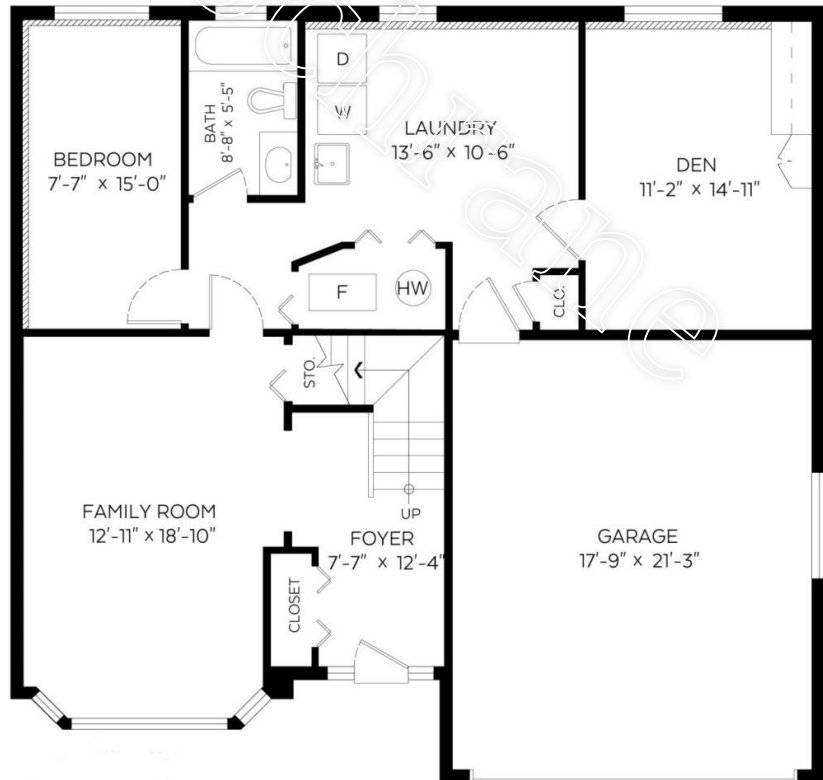

Floorplans ~ 9070 Varsity Dr.

Main Floor – 1,384 SqFt

Lower Floor – 1,062 SqFt

Auxiliary Area

Garage: 408 Sqft
Deck: 177 Sqft

Total – 2446 Finished SqFt