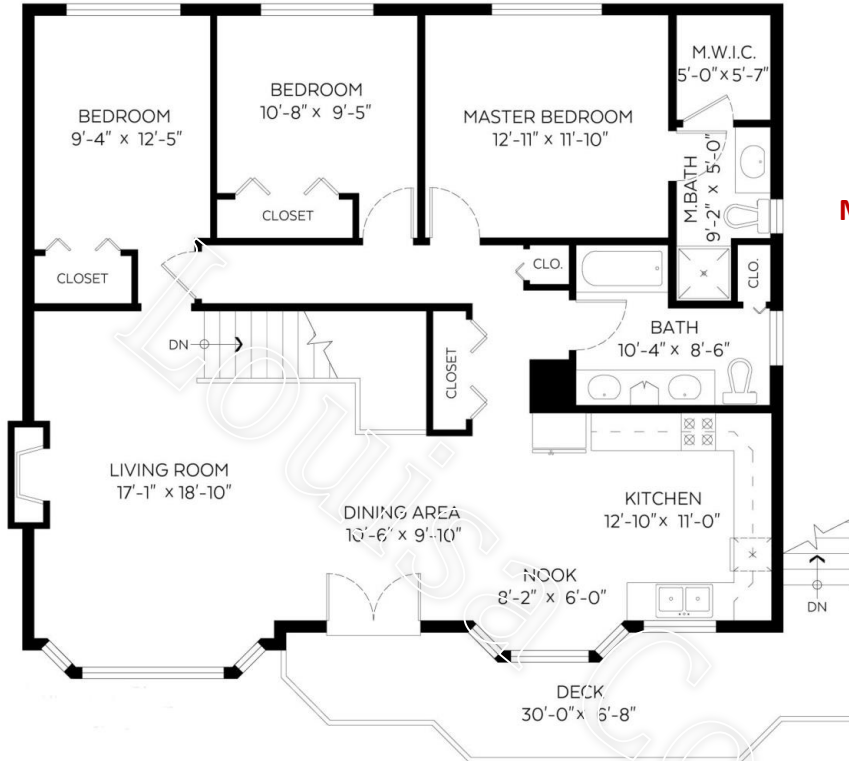

Floorplans ~ 9070 Varsity Dr.

Main Floor – 1,384 SqFt

Lower Floor – 1,062 SqFt

Auxiliary Area

Garage: 408 Sqft
Deck: 177 Sqft

Total – 2446 Finished SqFt