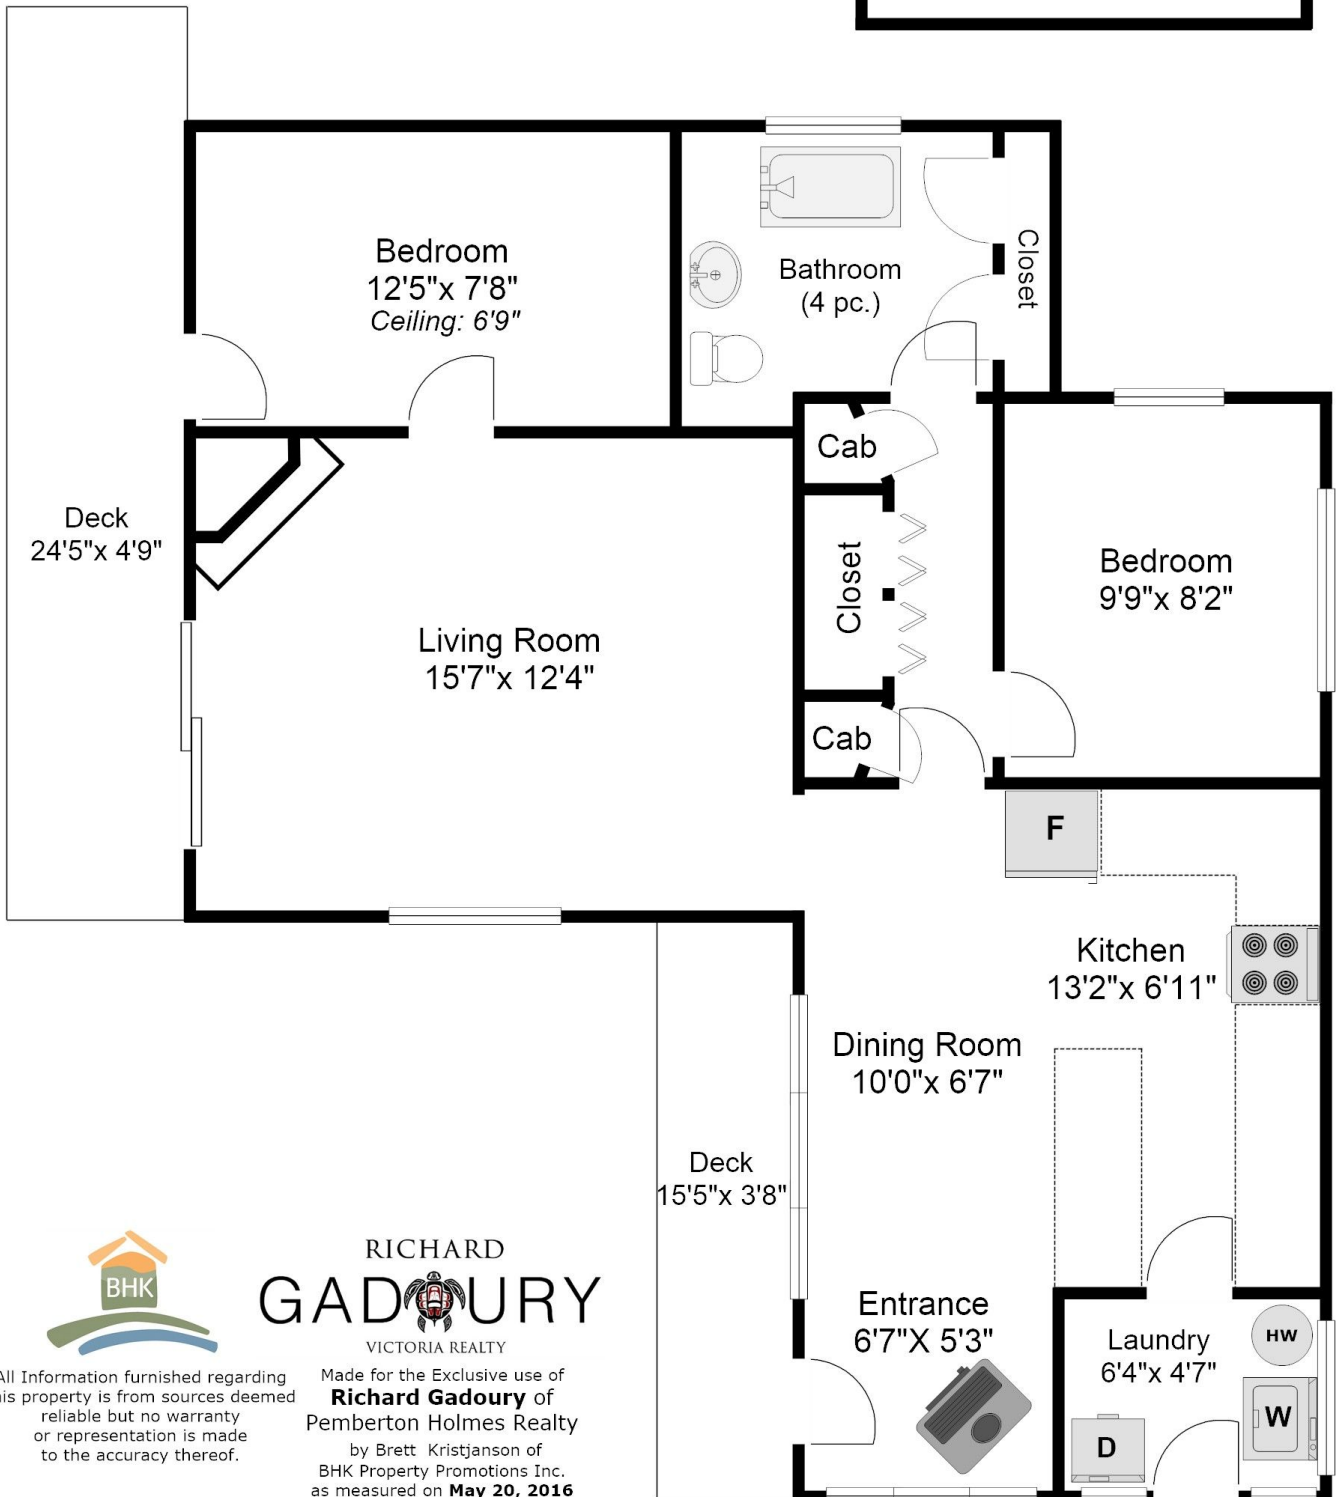

3254 Doncaster Drive

RICHARD GADOURY
VICTORIA REALTY

All Information furnished regarding this property is from sources deemed reliable but no warranty or representation is made to the accuracy thereof.

Made for the Exclusive use of **Richard Gadoury** of Pemberton Holmes Realty
by Brett Kristjanson of BHK Property Promotions Inc. as measured on **May 20, 2016**

Floor	Finished	Deck	Shed	Total
Main	827	236	100	827
Total	827	236	100	827