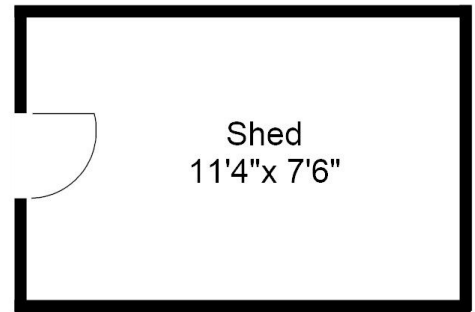

3254 Doncaster Drive

RICHARD GADOURY
VICTORIA REALTY

All Information furnished regarding this property is from sources deemed reliable but no warranty or representation is made to the accuracy thereof.

Made for the Exclusive use of **Richard Gadoury** of Pemberton Holmes Realty
by Brett Kristjanson of BHK Property Promotions Inc. as measured on **May 20, 2016**

Floor	Finished	Deck	Shed	Total
Main	827	236	100	827
Total	827	236	100	827