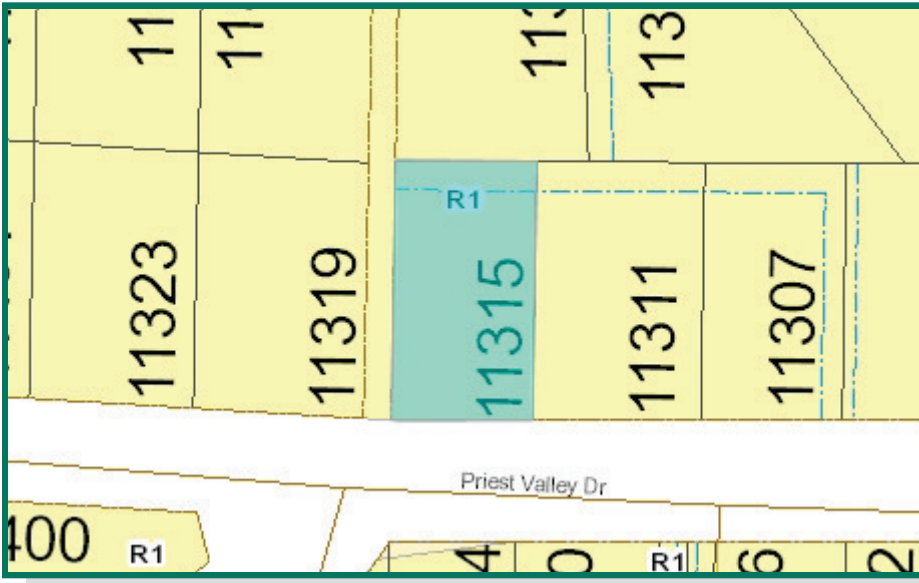

Property Information Management System Report

Property highlighted in blue

Legal Information:

Jurisdiction: **Coldstream**

Legal Type: **LAND**

Site Address: **11315 PRIEST VALLEY DR**

Roll Number: **304.00529.110**

Legal Description:

LOT 10, PLAN KAP26028, SECTION 14, TOWNSHIP 9, OSOYOOS DIV OF YALE LAND DISTRICT

Property ID:

003-445-992

Land Use:

<u>Description</u>	<u>Type</u>	<u>Size (ha)</u>

This data is for general information only and is provided on a user beware basis. The Regional District North Okanagan makes no warranty or representation, expressed or implied, with the regard to the correctness, accuracy and/or reliability of the data supplied.