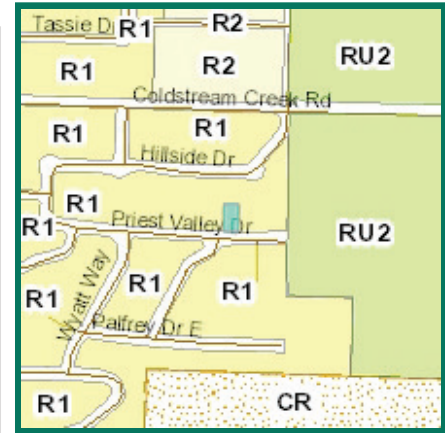

Property Information Management System Report

Property highlighted in blue

Legal Information:

Jurisdiction: **Coldstream**

Legal Type: **LAND**

Site Address: **11315 PRIEST VALLEY DR**

Roll Number: **304.00529.110**

Legal Description:

LOT 10, PLAN KAP26028, SECTION 14, TOWNSHIP 9, OSOYOOS DIV OF YALE LAND DISTRICT

Property ID:

003-445-992

Land Use:

<u>Description</u>	<u>Type</u>	<u>Size (ha)</u>

This data is for general information only and is provided on a user beware basis. The Regional District North Okanagan makes no warranty or representation, expressed or implied, with the regard to the correctness, accuracy and/or reliability of the data supplied.