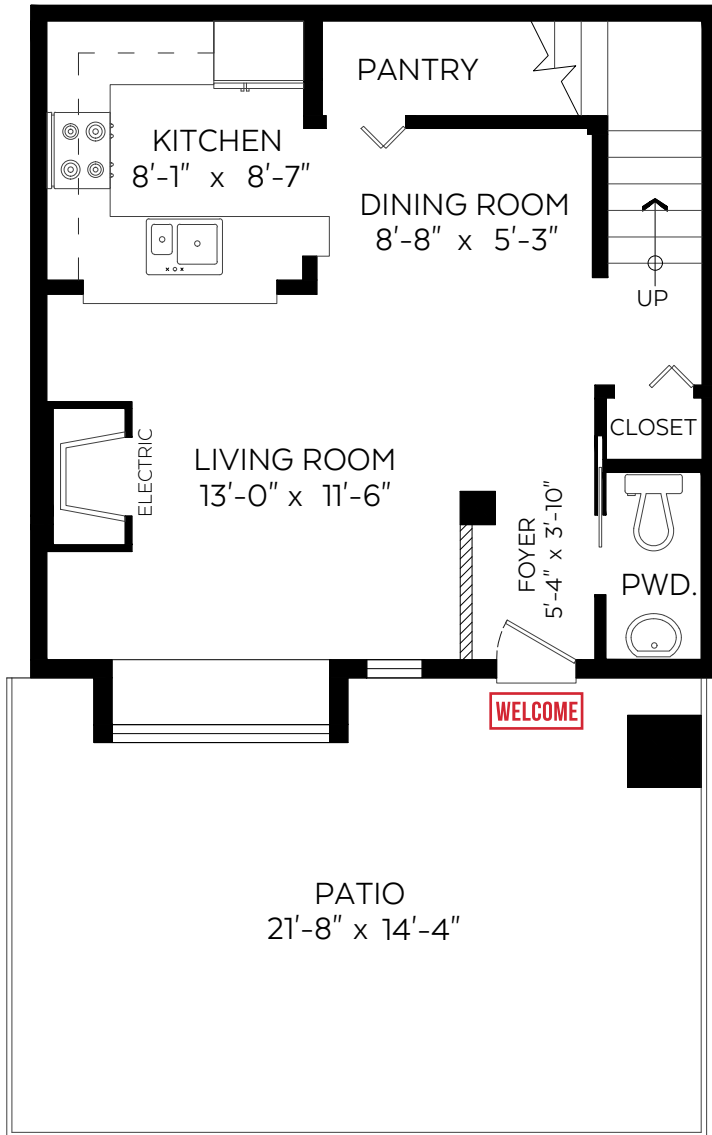

# CARMEN LEAL

PERSONAL REAL ESTATE CORPORATION

604.218.4846 carmen@carmenleal.ca  
Macdonald Realty www.carmenleal.ca

7420 Hawthorne Terrace,  
Burnaby, B.C.

Main Floor:	457 sq.ft.
Upper Floor:	457 sq.ft.
<b>Total:</b>	<b>914 sq.ft.</b>

## Auxiliary Area

Patio:	288 sq.ft.
--------	------------

## Main Floor Plan

Floor Area: 457 sq.ft.  
Ceiling Height: 8 ft.

## Upper Floor Plan

Floor Area: 457 sq.ft.  
Ceiling Height: 8 ft. unless noted