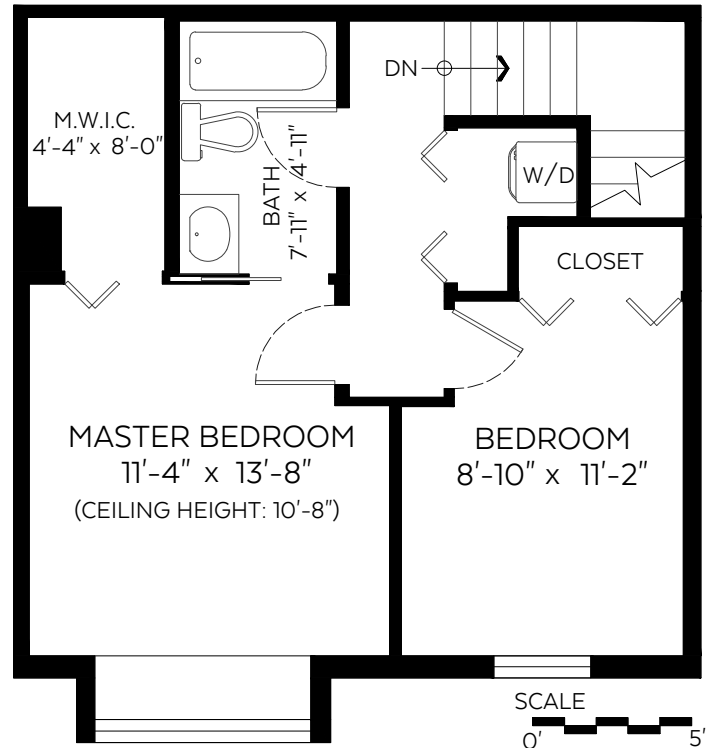

# CARMEN LEAL

PERSONAL REAL ESTATE CORPORATION

604.218.4846 carmen@carmenleal.ca  
Macdonald Realty www.carmenleal.ca

7420 Hawthorne Terrace,  
Burnaby, B.C.

Main Floor:	457 sq.ft.
Upper Floor:	457 sq.ft.
<b>Total:</b>	<b>914 sq.ft.</b>

## Auxiliary Area

Patio:	288 sq.ft.
--------	------------

## Main Floor Plan

Floor Area: 457 sq.ft.  
Ceiling Height: 8 ft.

## Upper Floor Plan

Floor Area: 457 sq.ft.  
Ceiling Height: 8 ft. unless noted