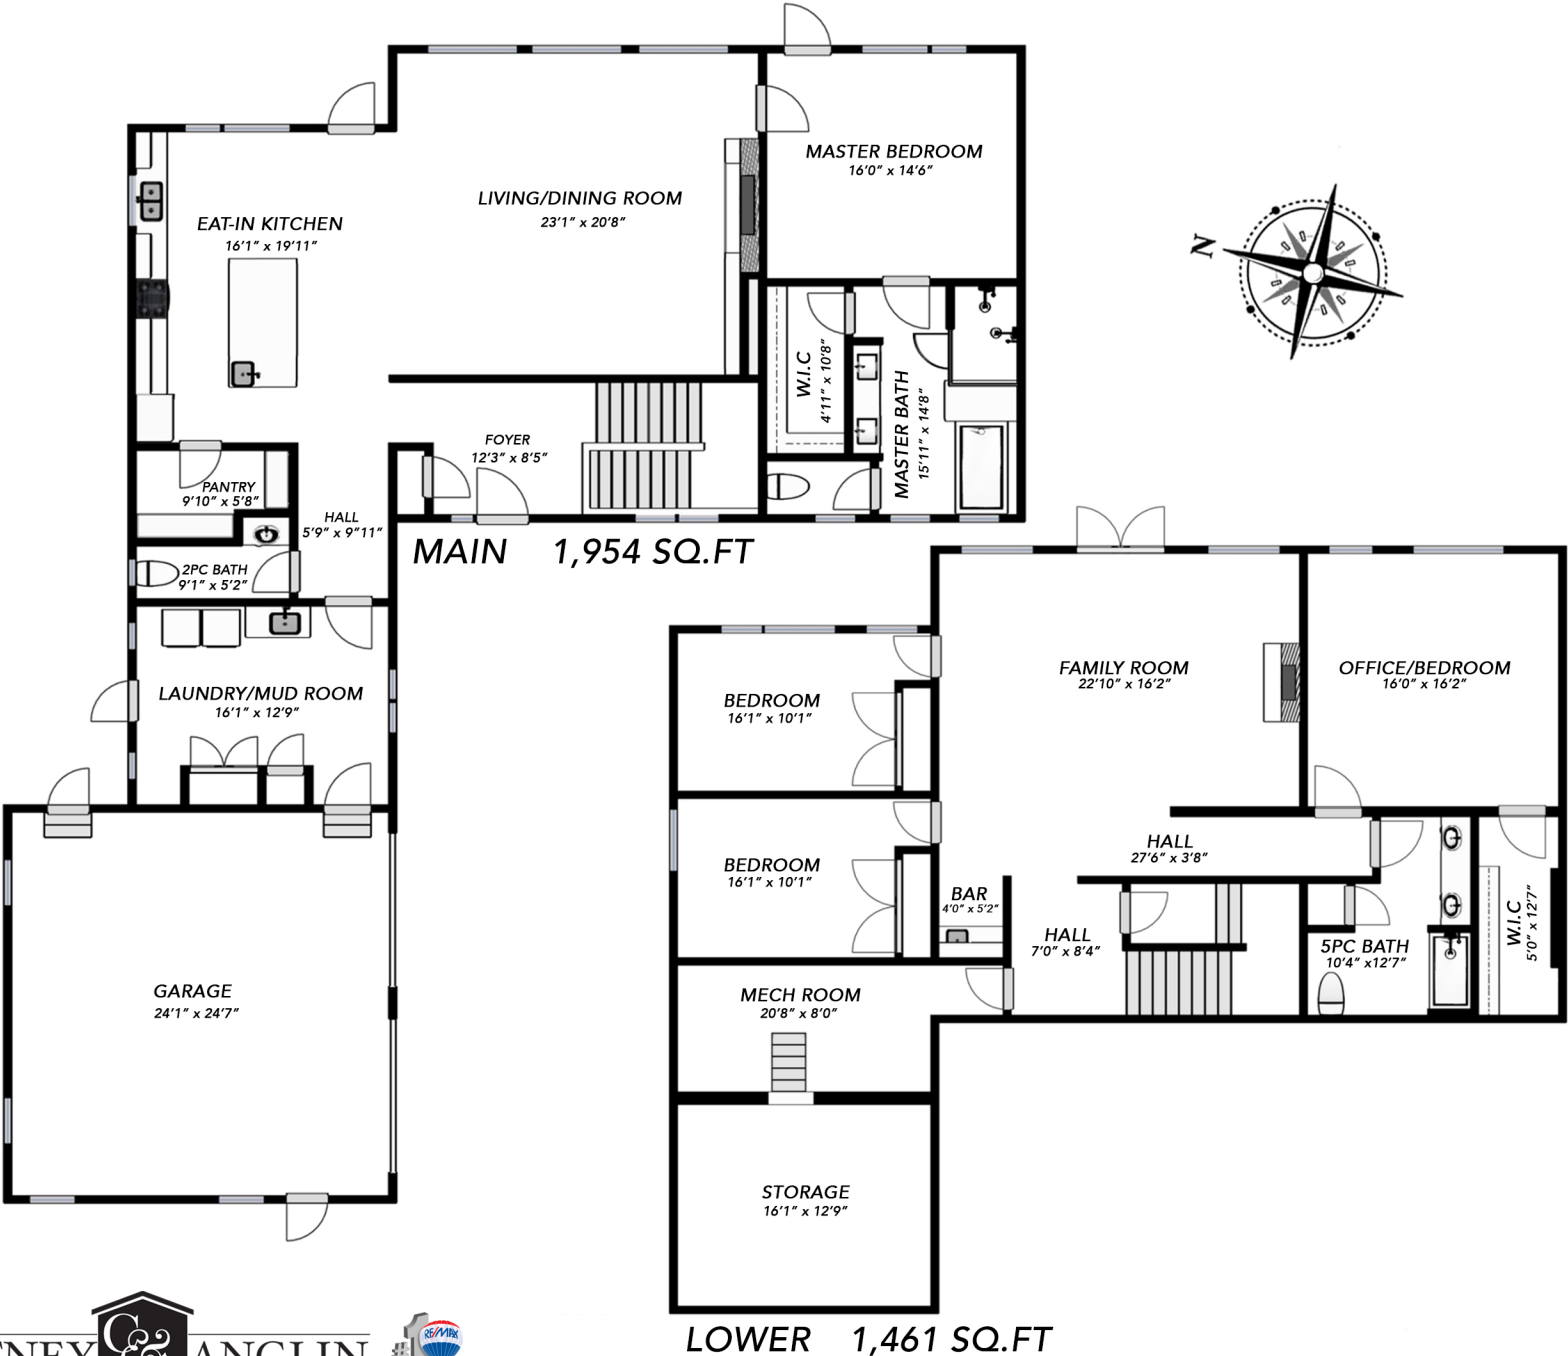

6472 Bishop Road

TOTAL SQUARE FOOTAGE - 3,415 SQ.FT.

MAIN 1,954 SQ.FT

LOWER 1,461 SQ.FT