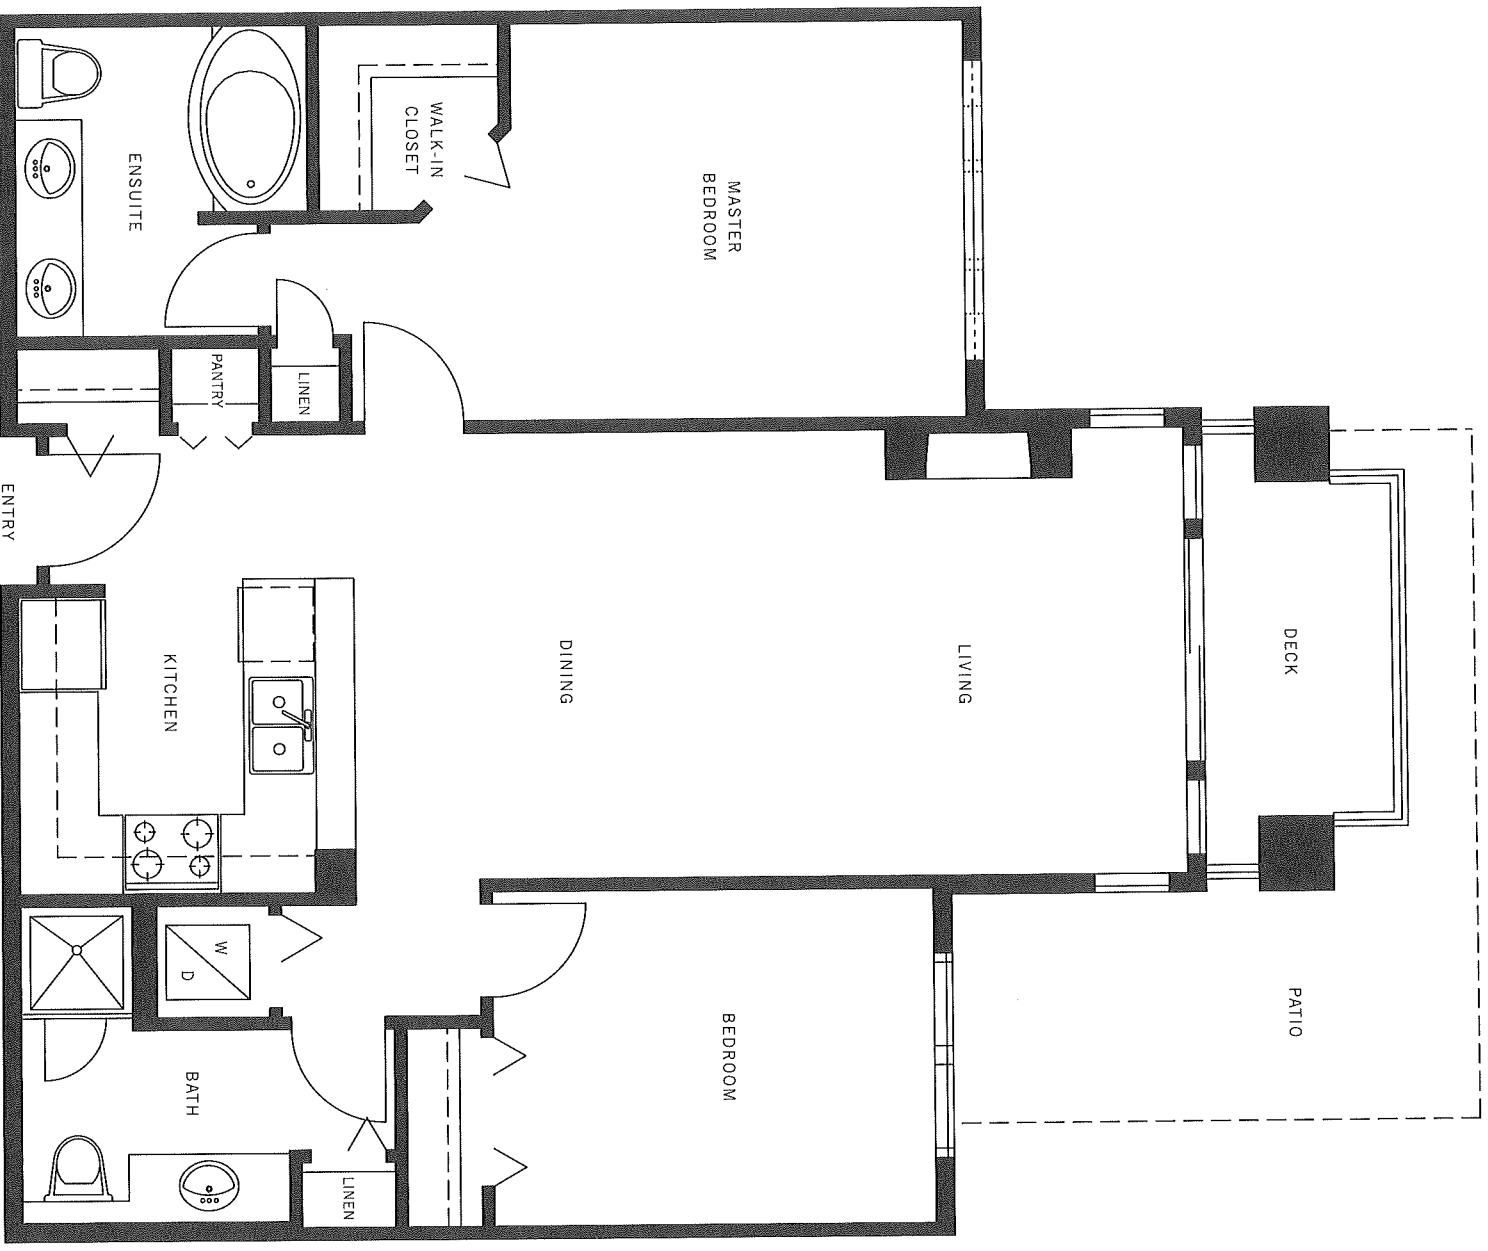

LIONS PARK
THE BARCLAY SERIES
PLAN B1 | APPROX. 915 SQ. FT.
2 BEDROOM

The quality homes at Lions Park are built by Polygon Richmond Centre Homes Ltd.
The builder reserves the right to make modifications and changes should they be necessary.