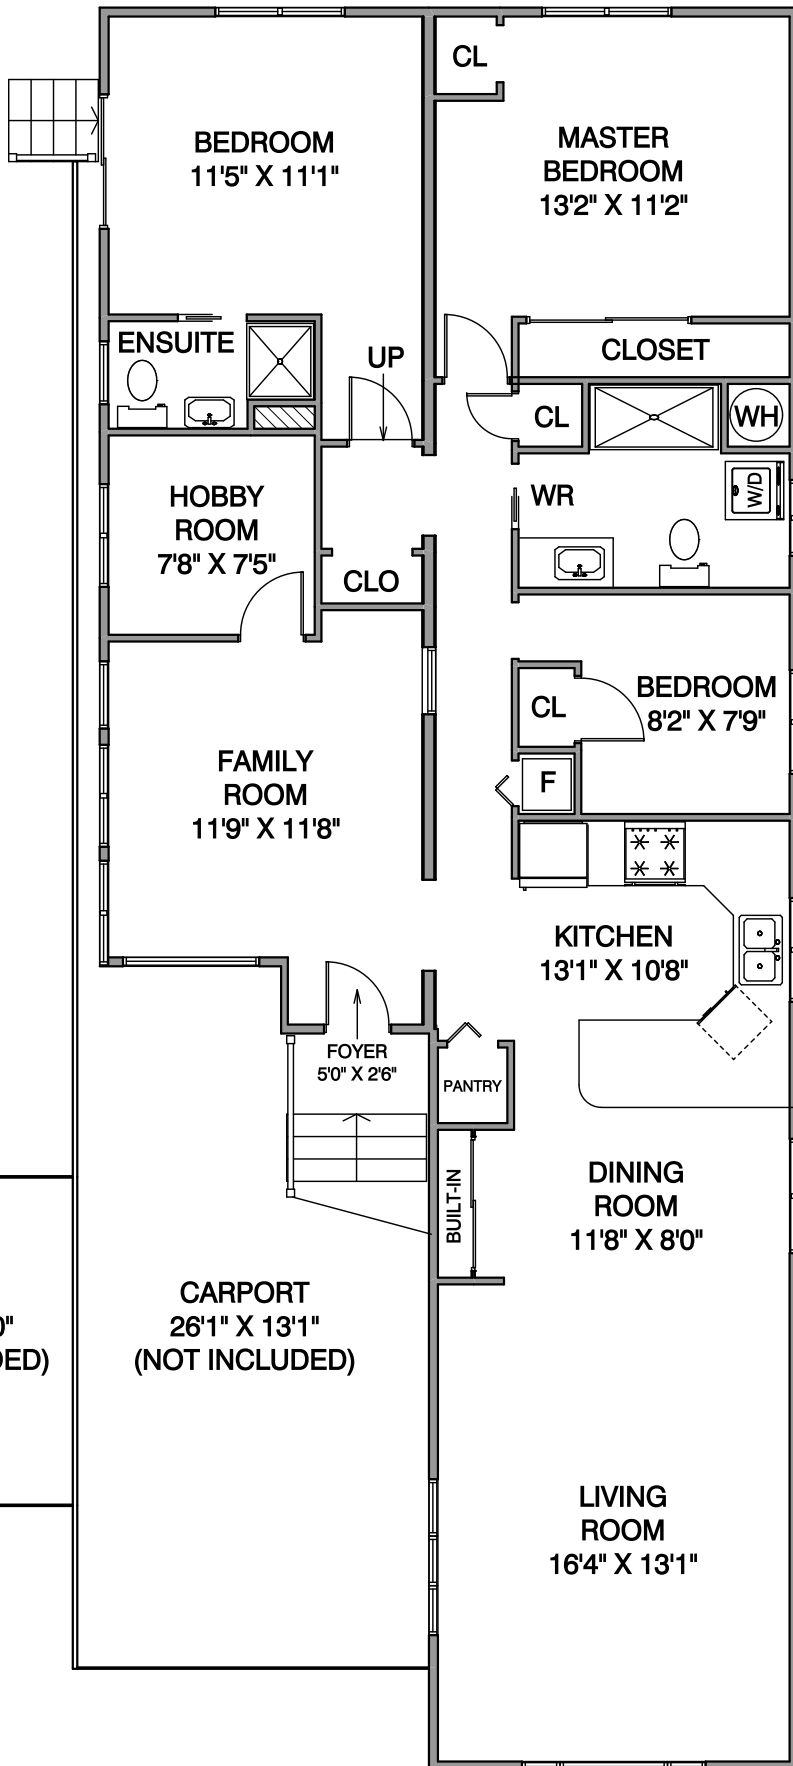

UNIT 3-2120 KING GEORGE BOULEVARD
SURREY

MARQUISE REALTY

BIANCA MYDDLETON
PERSONAL REAL ESTATE CORPORATION

TARYN MYDDLETON
Office: 604-535-7653

SQUARE FOOTAGE
TOTAL 1352

DECK 125
CARPORT 328

MEASUREMENTS SHOULD BE CONSIDERED APPROXIMATE
AND ARE FOR PROMOTIONAL USE ONLY.
E & O Insured