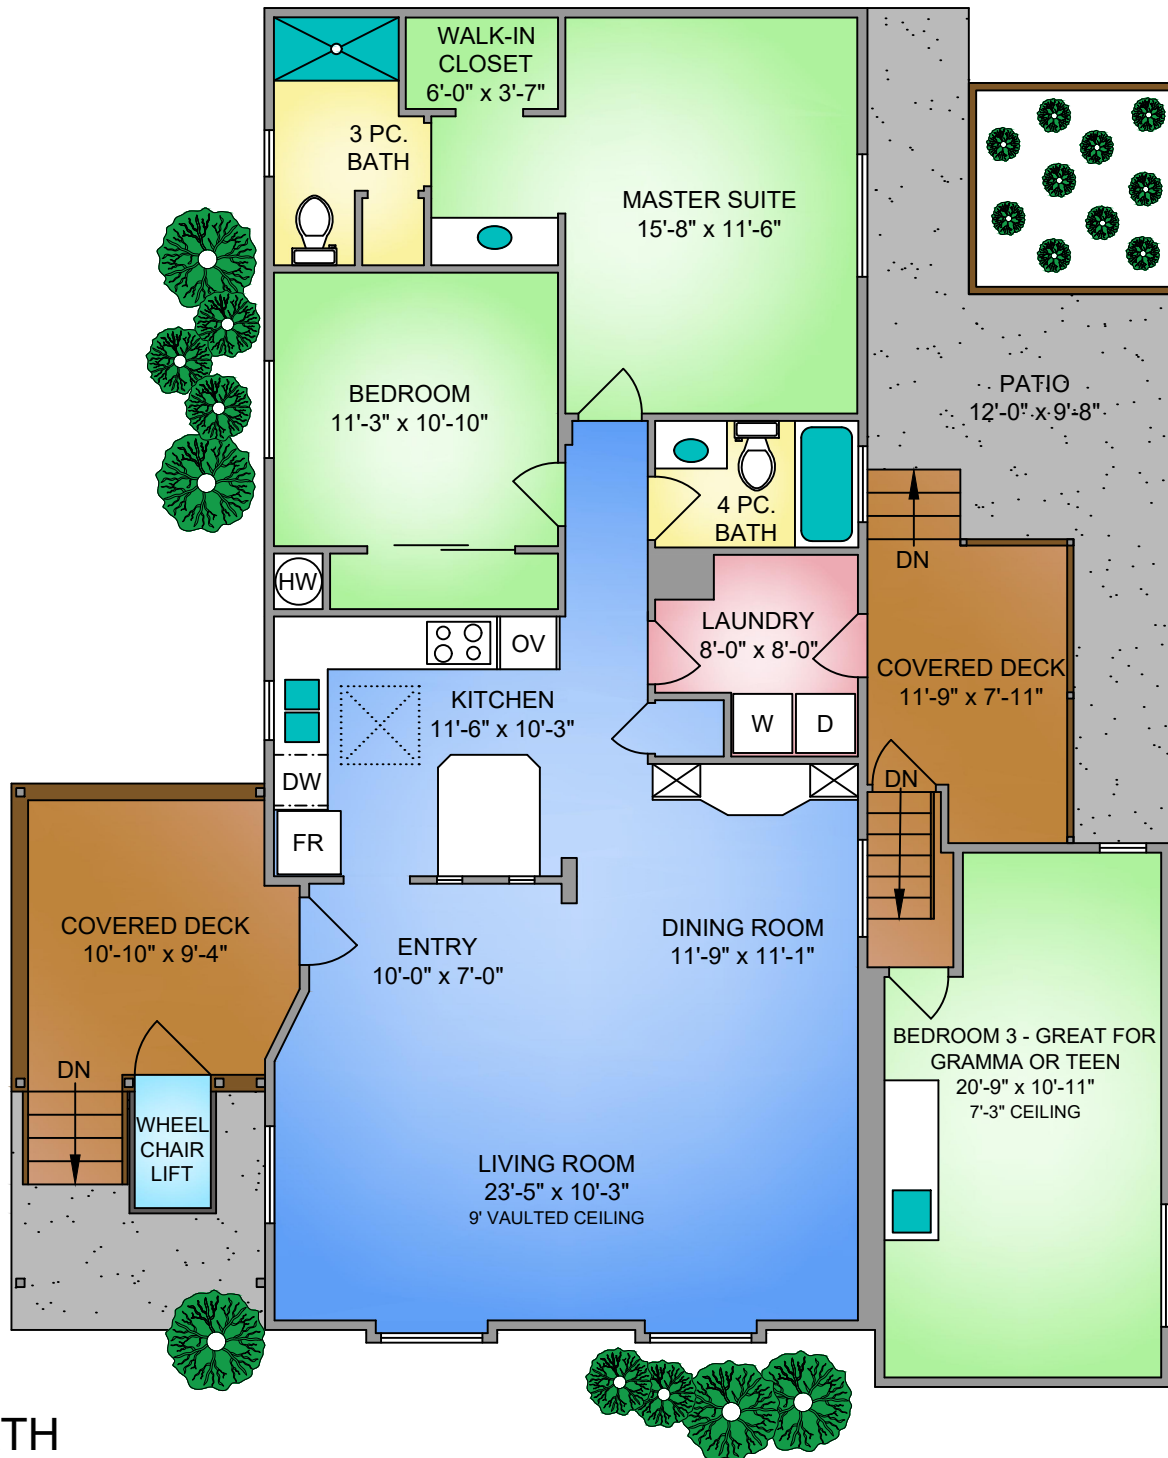

UNIT 124 - 13 CHIEF ROBERT SAM LANE

1478 SQ. FT.

8' CEILING HEIGHT

NORTH

SCALE

JEFFMARTENS
LOCAL REALTOR®

"It's Time For A Change - Let Me Help!"

250.812.6492 | jeffmartens.ca

UNIT 124 - 13 CHIEF ROBERT SAM LANE
NOVEMBER 8, 2017

PREPARED FOR THE EXCLUSIVE USE OF JEFF MARETENS
PLANS MAY NOT BE 100% ACCURATE, IF CRITICAL BUYER TO VERIFY.

FLOOR	AREA (SQ. FT.)	
	FINISHED	DECK / PATIO
MAIN	1478	300