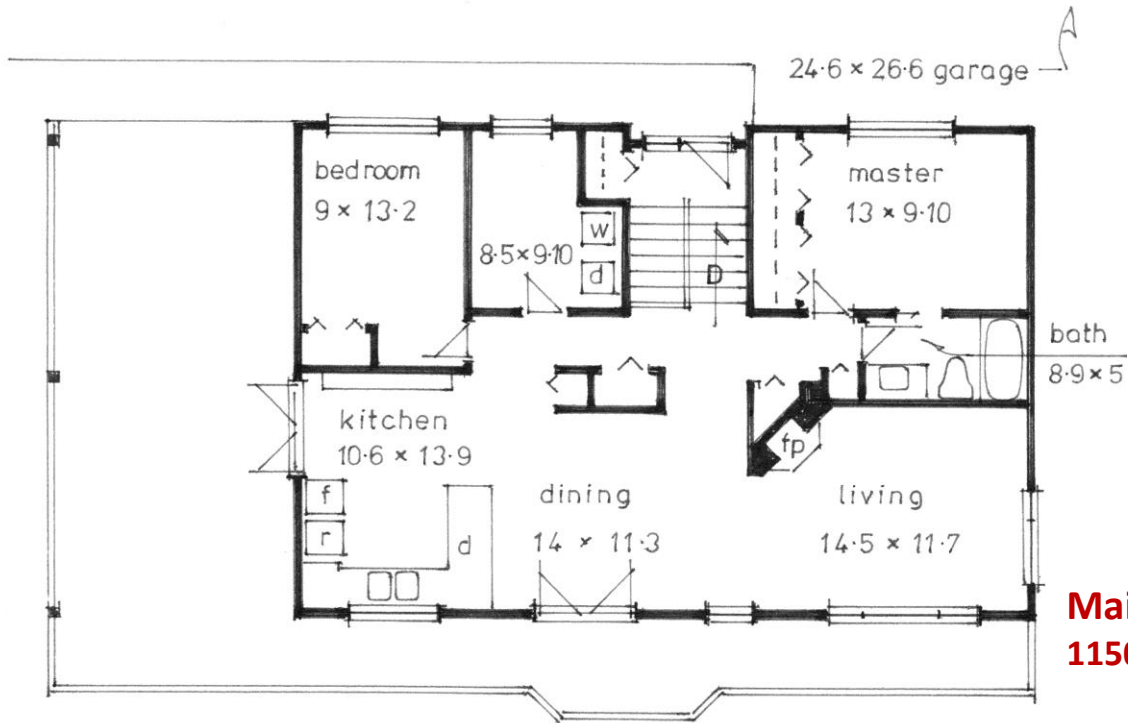

Floorplans ~ 6644 Longacre Drive

Louisa
Cochrane

Main Level
1150 Fin. SqFt

Lower Level
1088 Sqft /1030Fin. Sqft

Total – 2245 SqFt // 2187 Finished SqFt