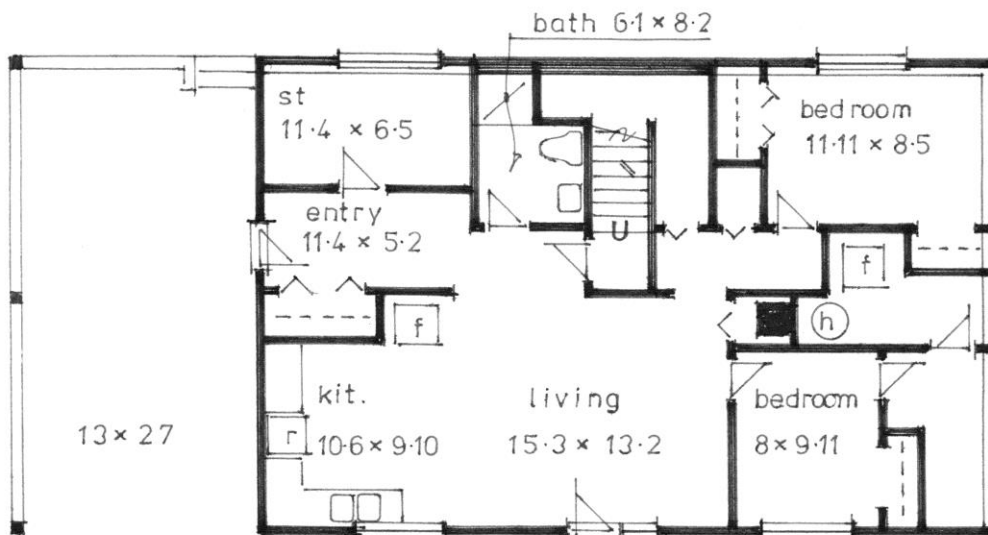

Floorplans ~ 6644 Longacre Drive

Louisa
Cochrane

Main Level
1150 Fin. SqFt

Lower Level
1088 Sqft /1030Fin. Sqft

Total – 2245 SqFt // 2187 Finished SqFt