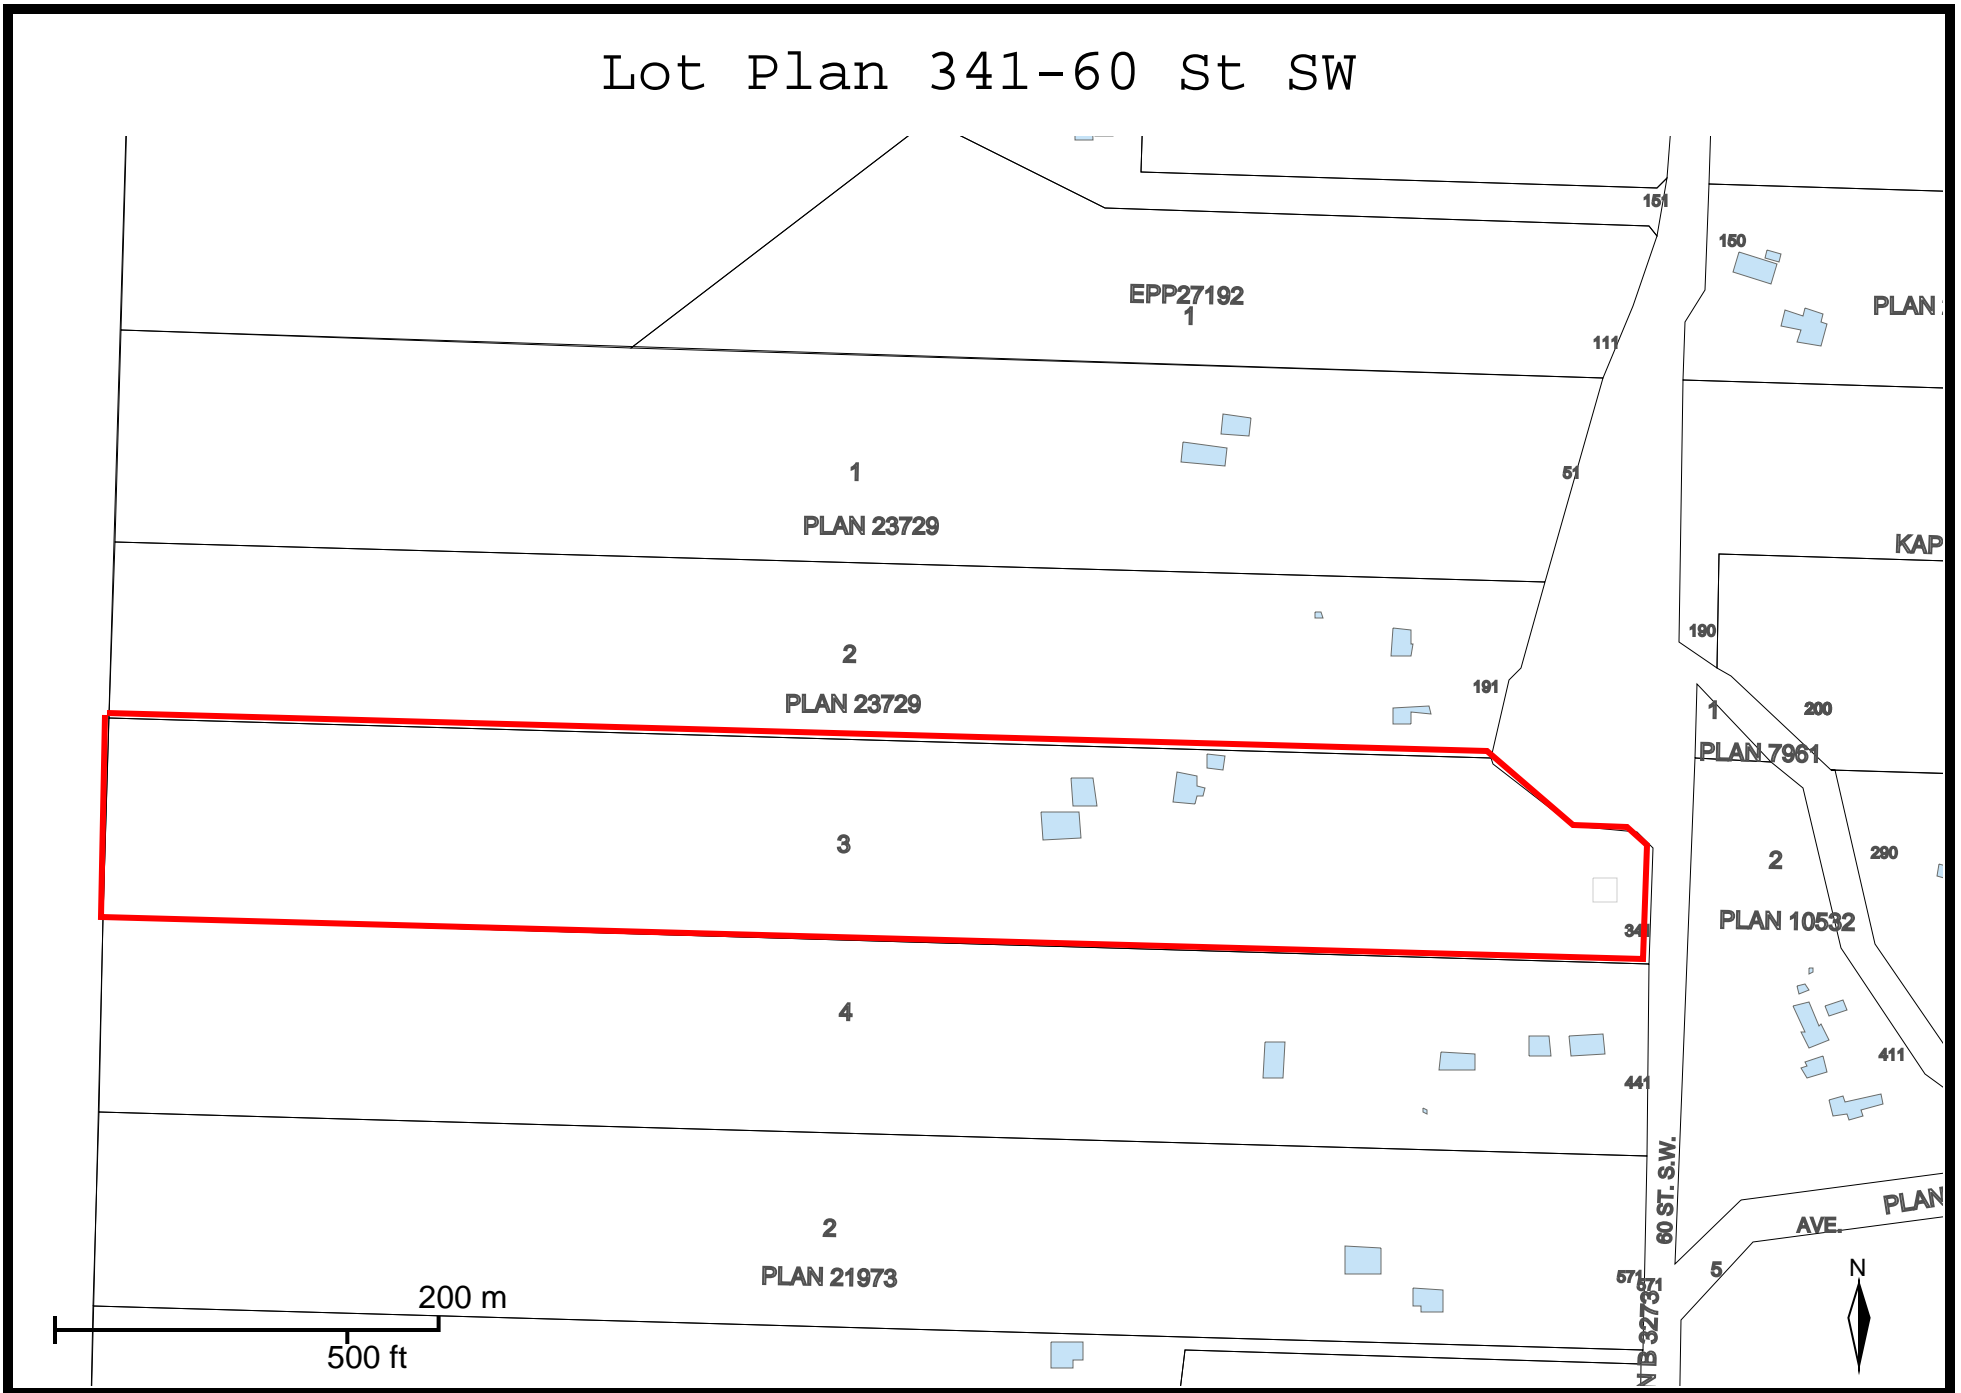

Lot Plan 341-60 St SW

The City of Salmon Arm makes no representation as to the completeness, timeliness and accuracy of the information contained on this website. The City of Salmon Arm expressly disclaims liability for any and all damages and losses arising from or in any way related to the use of this website.