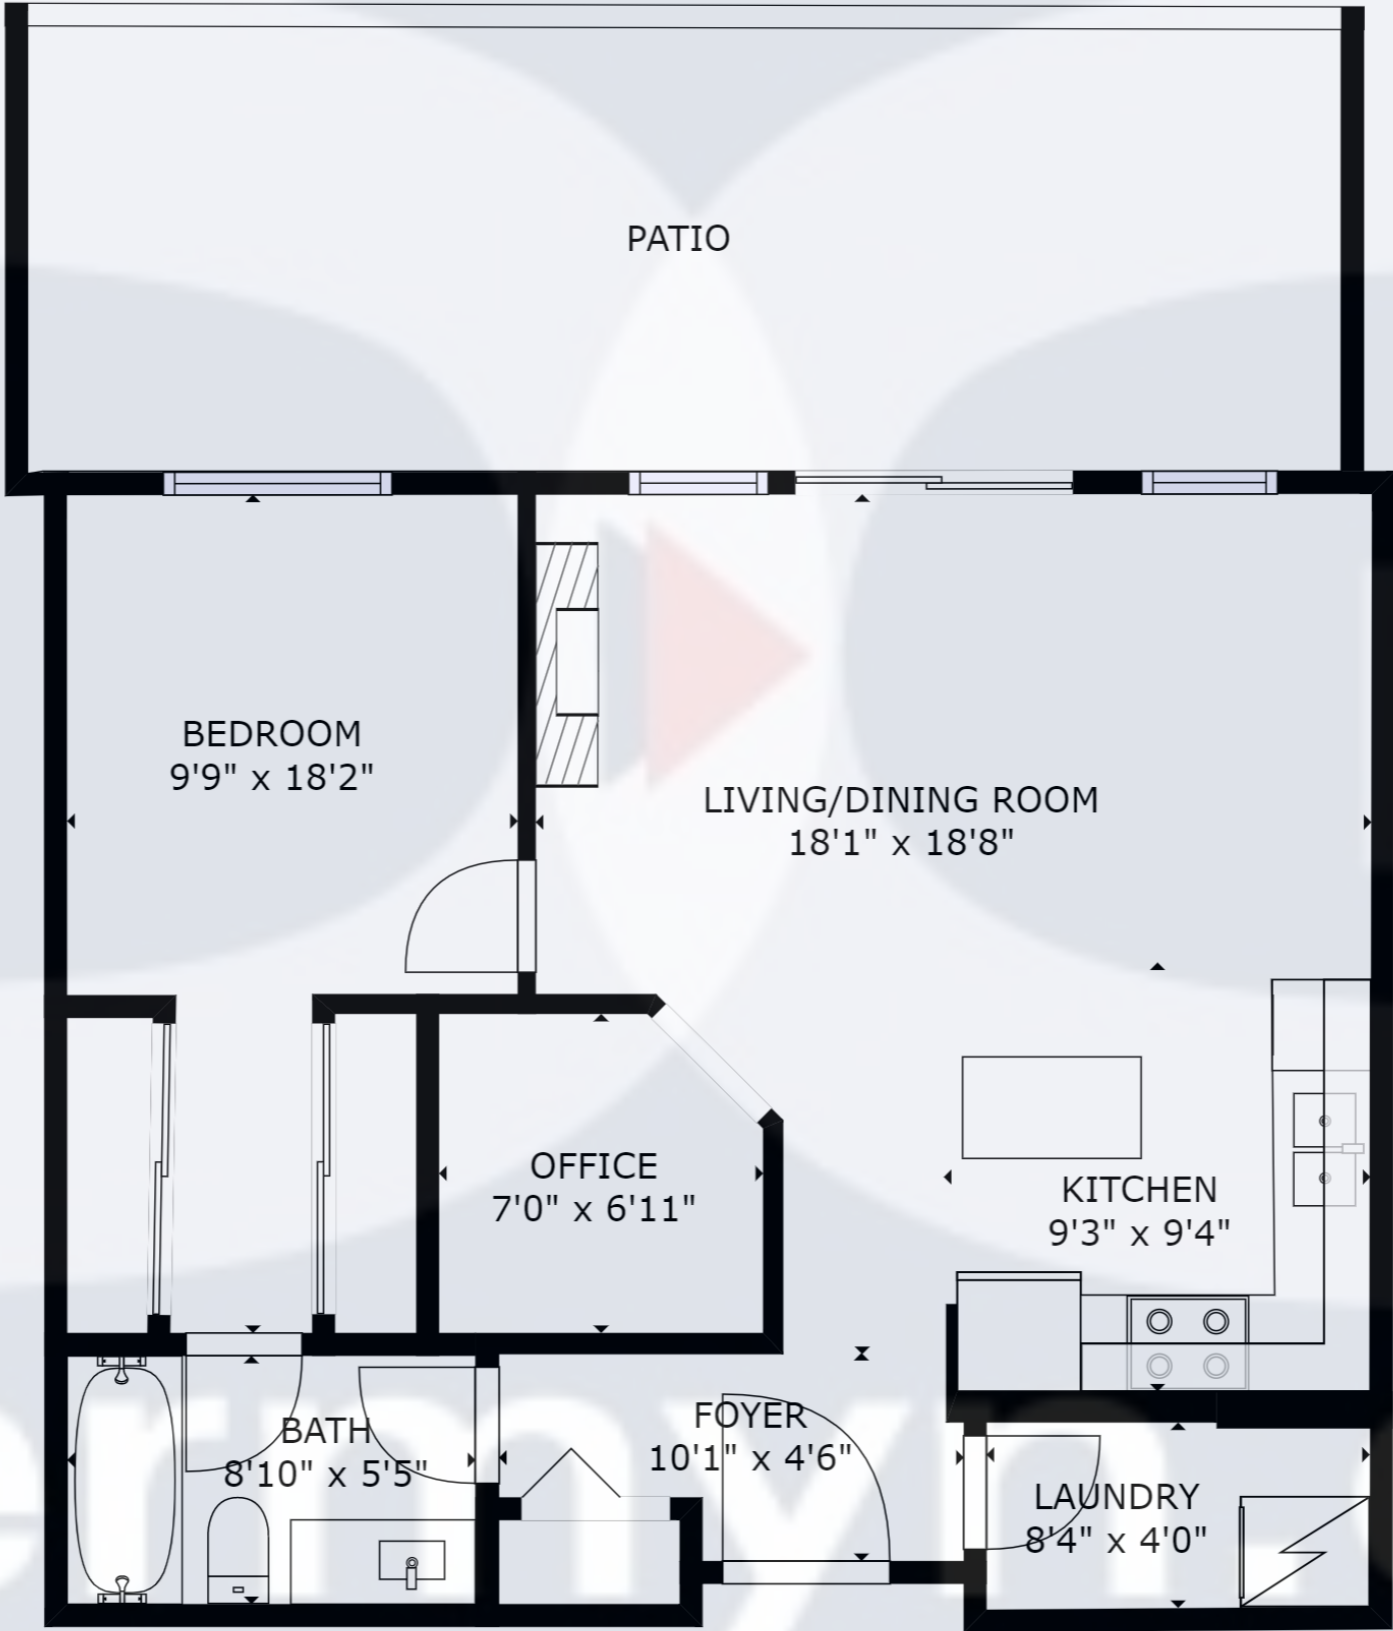

#210-15745 Croydon Dr

Total finished sqft: 719

FLOOR 1

\*All measurements are approximate and to be verified by Buyer or Buyer's representative to Buyer's satisfaction. This floor plan is strictly for general visual purposes and is not to be relied upon for exact square footage or measurements. All square footage totals taken from strata plan, if strata.