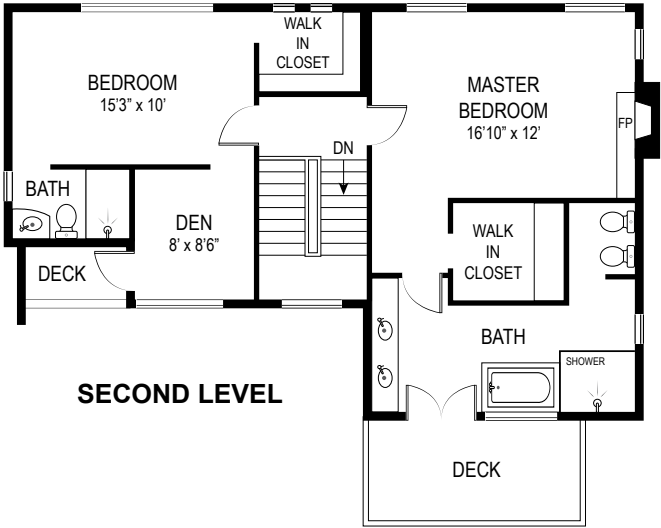

4463 ROSS CRESCENT, WEST VANCOUVER

MAIN LEVEL	1680 SQFT
SECOND LEVEL	990 SQFT
SEPARATE SUITE	214 SQFT
TOTAL	2884 SQFT
GARAGE	400 SQFT

CRAWLSPACE

MAIN LEVEL

SECOND LEVEL