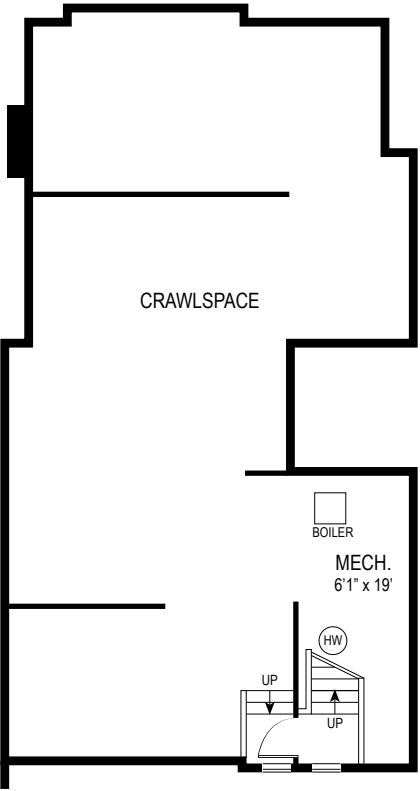

4463 ROSS CRESCENT, WEST VANCOUVER

MAIN LEVEL	1680 SQFT
SECOND LEVEL	990 SQFT
SEPARATE SUITE	214 SQFT
TOTAL	2884 SQFT
GARAGE	400 SQFT

CRAWLSPACE

MAIN LEVEL

SECOND LEVEL