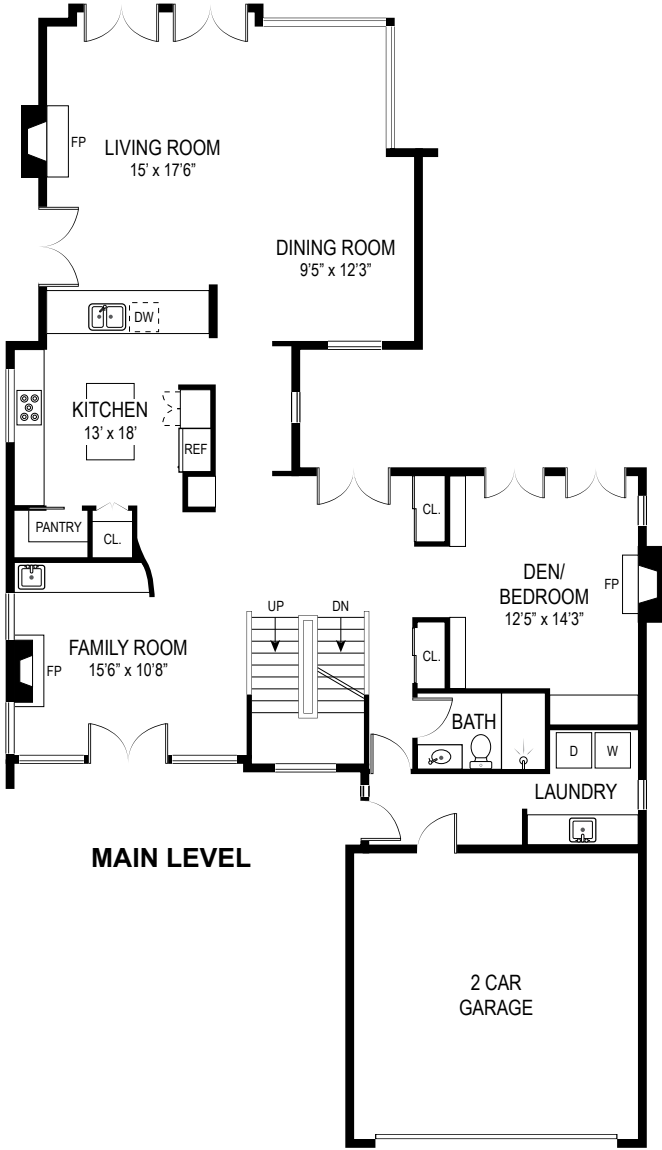

4463 ROSS CRESCENT, WEST VANCOUVER

MAIN LEVEL	1680 SQFT
SECOND LEVEL	990 SQFT
SEPARATE SUITE	214 SQFT
TOTAL	2884 SQFT
GARAGE	400 SQFT

CRAWLSPACE

MAIN LEVEL

SECOND LEVEL