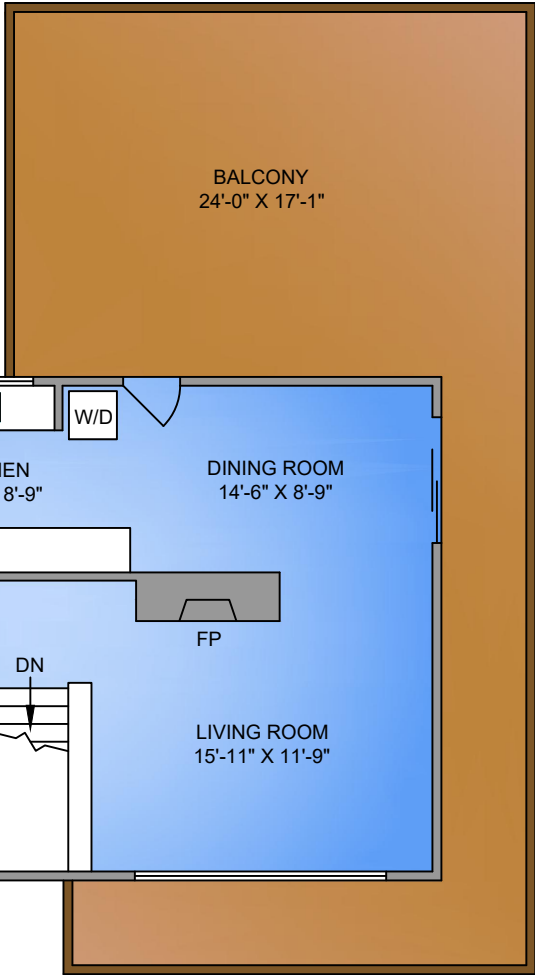

MAIN FLOOR

1183 SQ. FT.

8'-0" CEILING

NORTH

432 DEERING STREET
MARCH 1, 2021

Prepared by PROPER MEASURE MID ISLAND for the exclusive use of CHRIS MARTIN PREC
Plans may not be 100% accurate. Buyer must verify any critical measurement.

FLOOR	AREA (SQ. FT.)	
	FINISHED	DECK / PATIO
MAIN	1183	587
LOWER	1157	-
TOTAL	2340	587