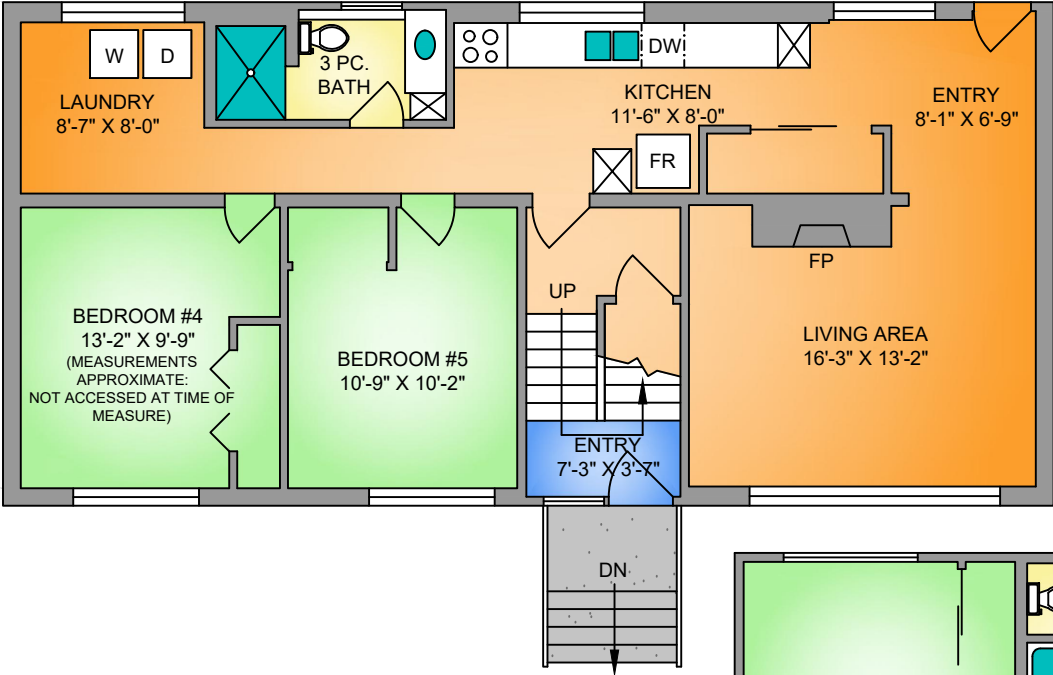

LOWER FLOOR

1157 SQ. FT.

8'-0" CEILING