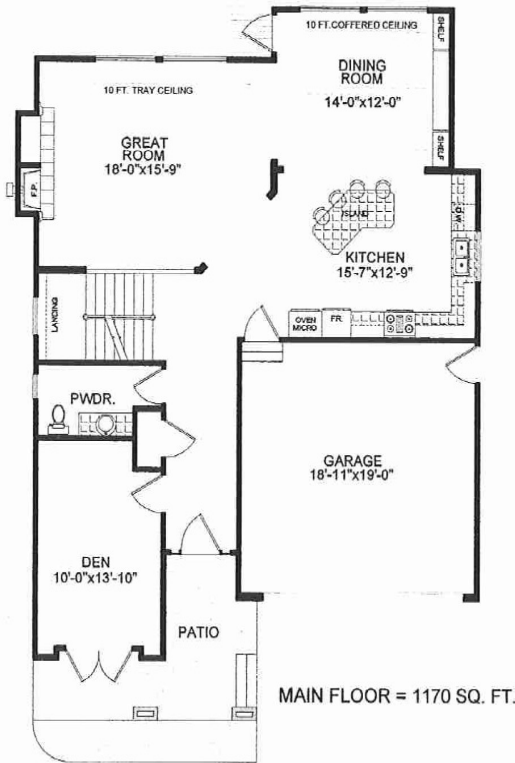

**CHATEAU - A**

TOTAL FINISHED AREA = 3406 SQ. FT.  
 CEILING HEIGHT : 9 FT. & 10 FT. (main floor)  
 CEILING HEIGHT : 8 FT. & 9 FT. (upper floor)

All dimensions and drawings are approximate. Information subject to change without notice. Actual Sq. footage may vary from plan shown.