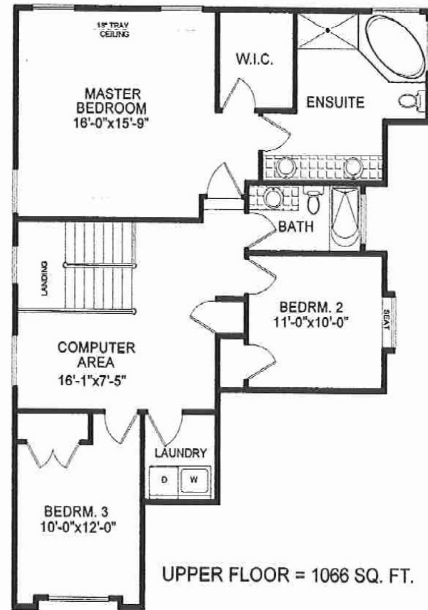

**CHATEAU - A**

TOTAL FINISHED AREA = 3406 SQ. FT.  
 CEILING HEIGHT : 9 FT. & 10 FT. (main floor)  
 CEILING HEIGHT : 8 FT. & 9 FT. (upper floor)

All dimensions and drawings are approximate. Information subject to change without notice. Actual Sq. footage may vary from plan shown.