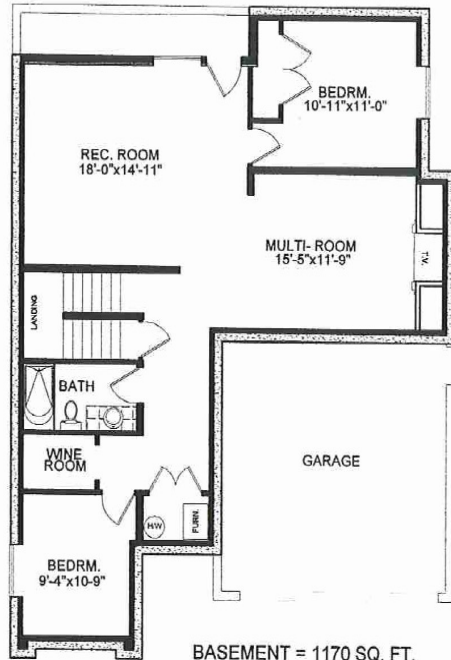

**CHATEAU - A**

TOTAL FINISHED AREA = 3406 SQ. FT.  
 CEILING HEIGHT : 9 FT. & 10 FT. (main floor)  
 CEILING HEIGHT : 8 FT. & 9 FT. (upper floor)

All dimensions and drawings are approximate. Information subject to change without notice. Actual Sq. footage may vary from plan shown.