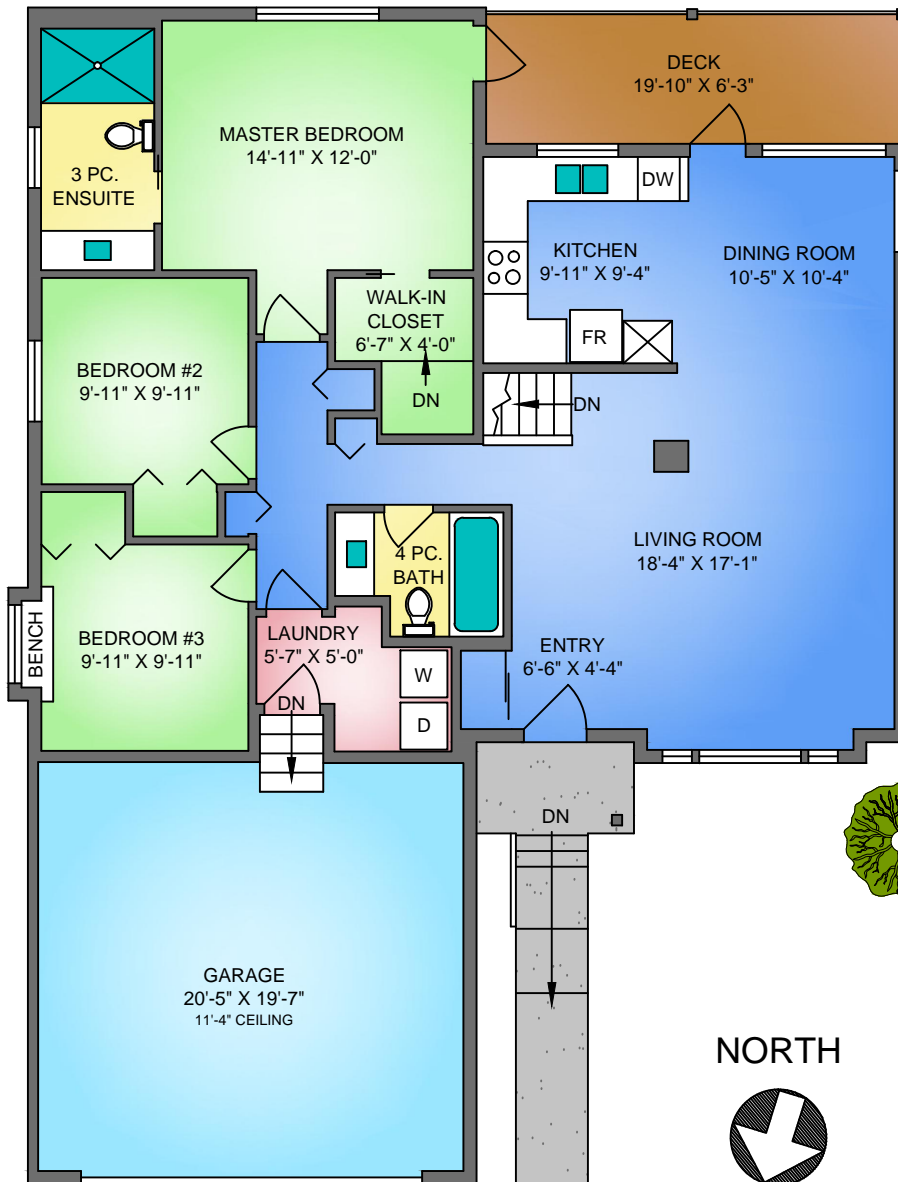

# MAIN FLOOR 1377 SQ. FT.

# LOWER FLOOR 1373 SQ. FT.

NORTH

6015 JOSEPH PLACE  
JUNE 6, 2019

Prepared by PROPER MEASURE MID ISLAND for the exclusive use of LAURA HEALEY  
Plans may not be 100% accurate. Buyer must verify any critical measurement.

Private resale or modification of floor plans to a third party by any individual or entity other than Proper Measure Mid Island is strictly prohibited

FLOOR	AREA (SQ. FT.)		
	FINISHED	GARAGE	DECK / PATIO
MAIN	1377	441	124
LOWER	1373	-	384
<b>TOTAL</b>	<b>2750</b>	<b>441</b>	<b>508</b>