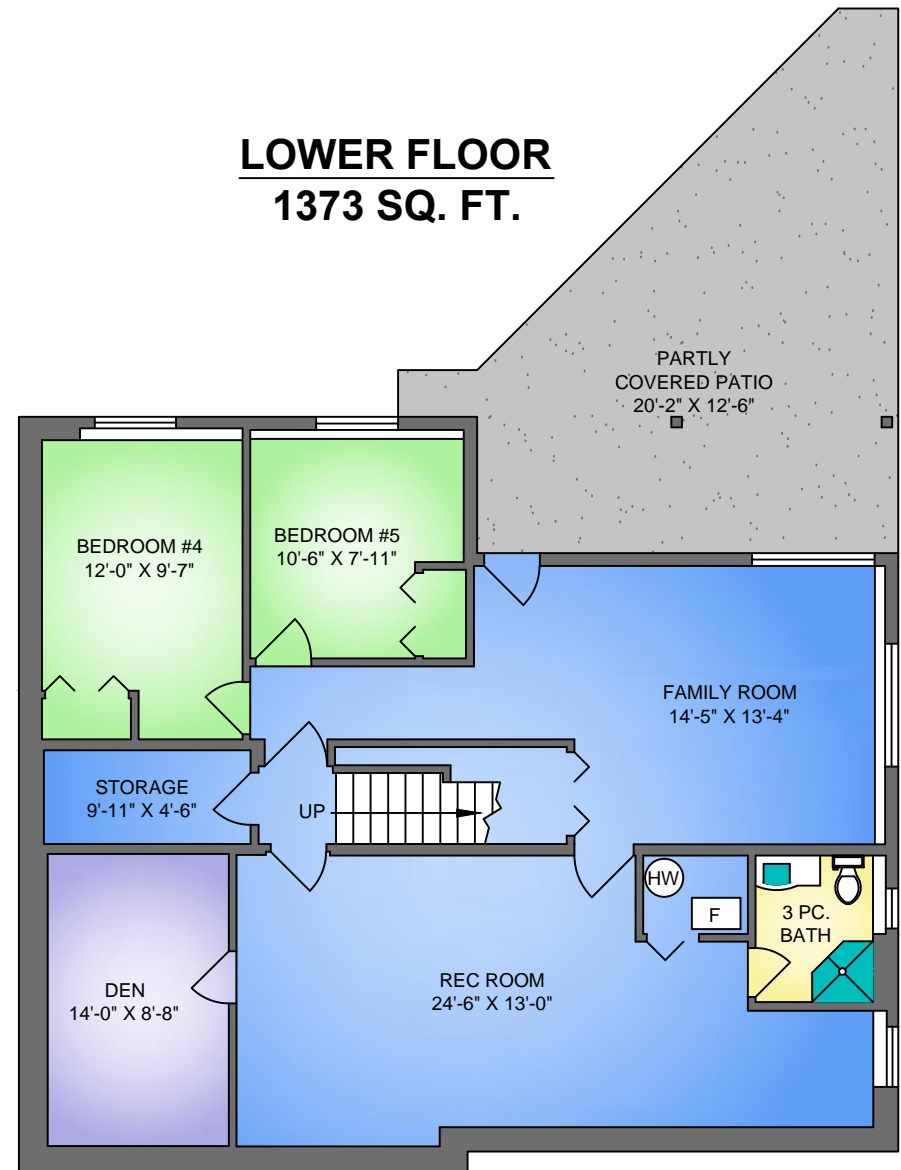

# MAIN FLOOR 1377 SQ. FT.

# LOWER FLOOR 1373 SQ. FT.

NORTH

6015 JOSEPH PLACE  
JUNE 6, 2019

Prepared by PROPER MEASURE MID ISLAND for the exclusive use of LAURA HEALEY  
Plans may not be 100% accurate. Buyer must verify any critical measurement.

Private resale or modification of floor plans to a third party by any individual or entity other than Proper Measure Mid Island is strictly prohibited

FLOOR	AREA (SQ. FT.)		
	FINISHED	GARAGE	DECK / PATIO
MAIN	1377	441	124
LOWER	1373	-	384
<b>TOTAL</b>	<b>2750</b>	<b>441</b>	<b>508</b>