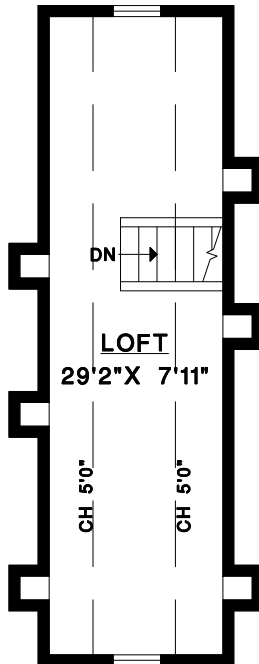

MALVENE LEMERICK

604-728-1966

1921 LAKEWOOD DRIVE
VANCOUVER, B.C.

UPPER FLOOR

LOFT

LOFT	113	SQ. FT.
UPPER FLOOR	669	SQ. FT.
MAIN FLOOR	670	SQ. FT.
BASEMENT	651	SQ. FT.
TOTAL	2103	SQ. FT.

GARAGE	274	SQ. FT.
DECK	155	SQ. FT.
PORCH	50	SQ. FT.
STORAGE	173	SQ. FT.

BASEMENT

MAIN FLOOR

SCALE