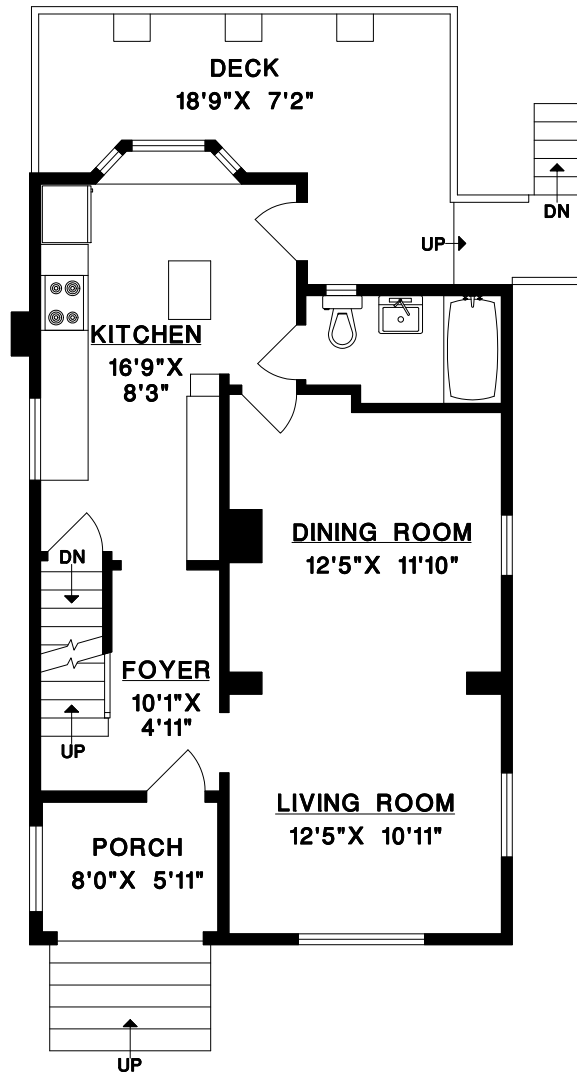

MALVENE LEMERICK

604-728-1966

1921 LAKEWOOD DRIVE
VANCOUVER, B.C.

UPPER FLOOR

LOFT

LOFT	113	SQ. FT.
UPPER FLOOR	669	SQ. FT.
MAIN FLOOR	670	SQ. FT.
BASEMENT	651	SQ. FT.
TOTAL	2103	SQ. FT.

GARAGE	274	SQ. FT.
DECK	155	SQ. FT.
PORCH	50	SQ. FT.
STORAGE	173	SQ. FT.

BASEMENT

MAIN FLOOR

SCALE