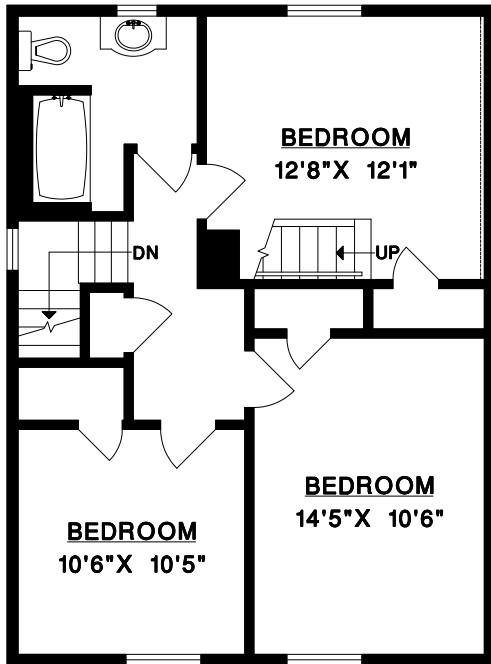

MALVENE LEMERICK

604-728-1966

1921 LAKEWOOD DRIVE
VANCOUVER, B.C.

UPPER FLOOR

LOFT

LOFT	113	SQ. FT.
UPPER FLOOR	669	SQ. FT.
MAIN FLOOR	670	SQ. FT.
BASEMENT	651	SQ. FT.
TOTAL	2103	SQ. FT.

GARAGE	274	SQ. FT.
DECK	155	SQ. FT.
PORCH	50	SQ. FT.
STORAGE	173	SQ. FT.

BASEMENT

MAIN FLOOR

SCALE