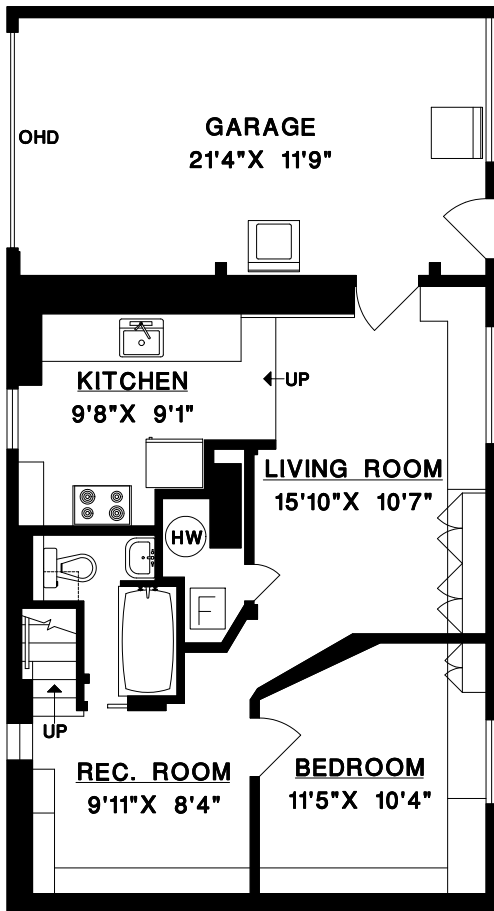

MALVENE LEMERICK

604-728-1966

1921 LAKEWOOD DRIVE
VANCOUVER, B.C.

UPPER FLOOR

LOFT

LOFT	113	SQ. FT.
UPPER FLOOR	669	SQ. FT.
MAIN FLOOR	670	SQ. FT.
BASEMENT	651	SQ. FT.
TOTAL	2103	SQ. FT.

GARAGE	274	SQ. FT.
DECK	155	SQ. FT.
PORCH	50	SQ. FT.
STORAGE	173	SQ. FT.

BASEMENT

MAIN FLOOR

SCALE