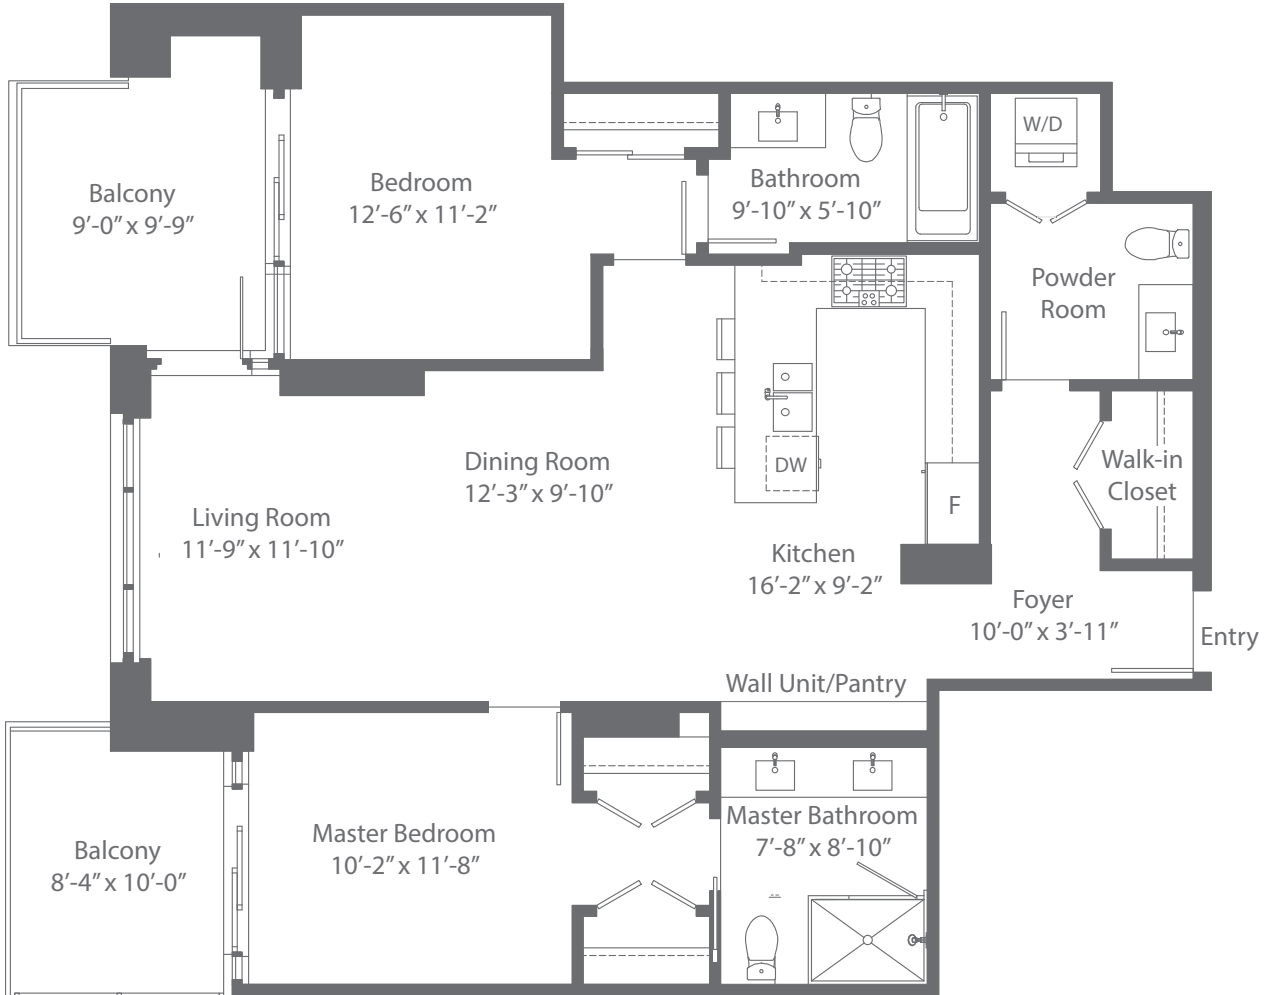

2738 Library Lane,
North Vancouver, BC.

Main Floor Area: 1160 sq. ft
Two Balconies Area: 171 sq. ft.

D6
PLAN

THE RESIDENCES
AT LYNN VALLEY

BUILDING E
2 BED 2.5 BATH