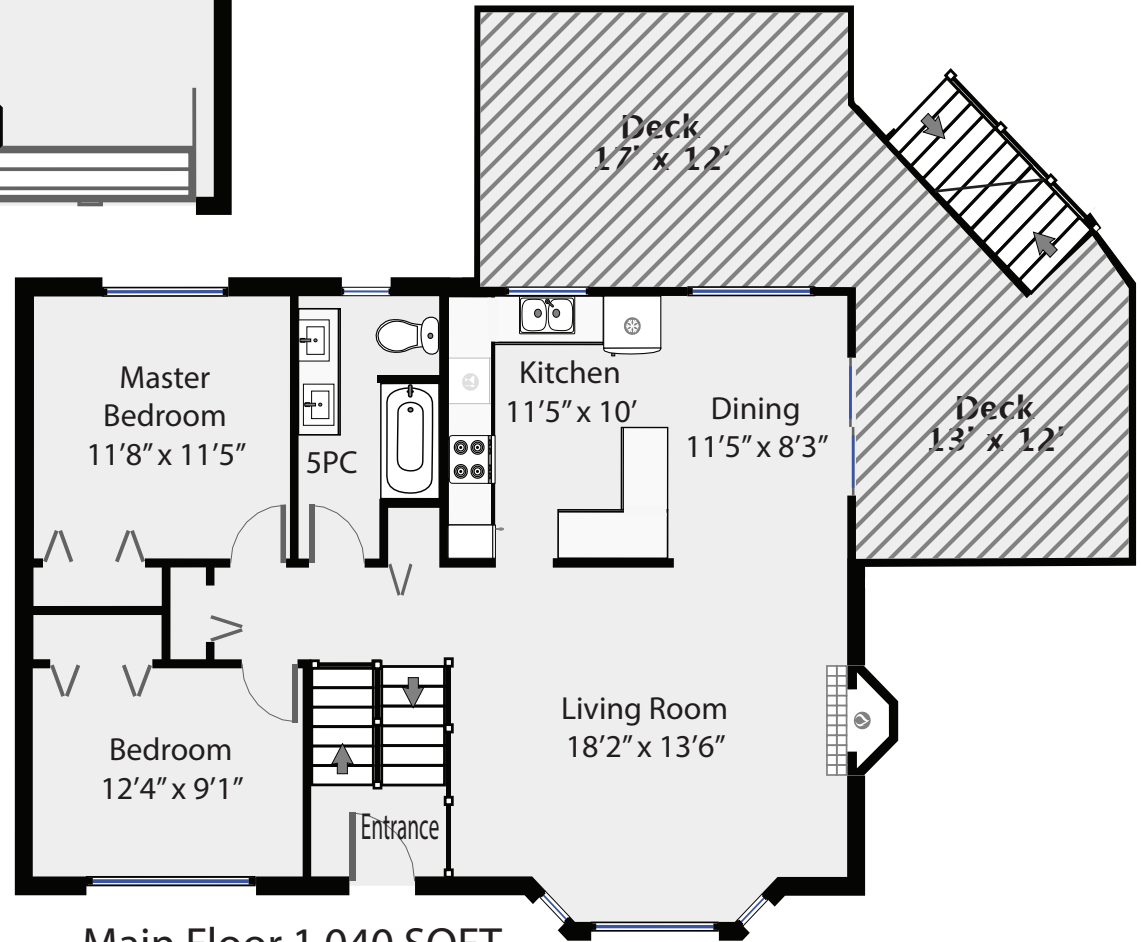

758 Marina Boulevard

Total Square Footage 2,060 SQFT

Ground Floor 1,020 SQFT

Main Floor 1,040 SQFT

RE/MAX
PREPARED FOR

COURTNEY & ANGLIN

REAL ESTATE GROUP

Swift Home Tours
250-218-5671

PREPARED FOR EXCLUSIVE USE OF MICHELE COURTNEY & BILL ANGLIN
MEASUREMENTS ON PLANS ARE INTENDED FOR VISUAL
REFERENCE ONLY AND SHOULD BE VERIFIED.
ALL AREA SQFT TOTALS ARE INCLUSIVE OF EXTERIOR WALLS.
ALL INTERIOR DIMENSIONS ARE FROM INTERIOR WALLS.