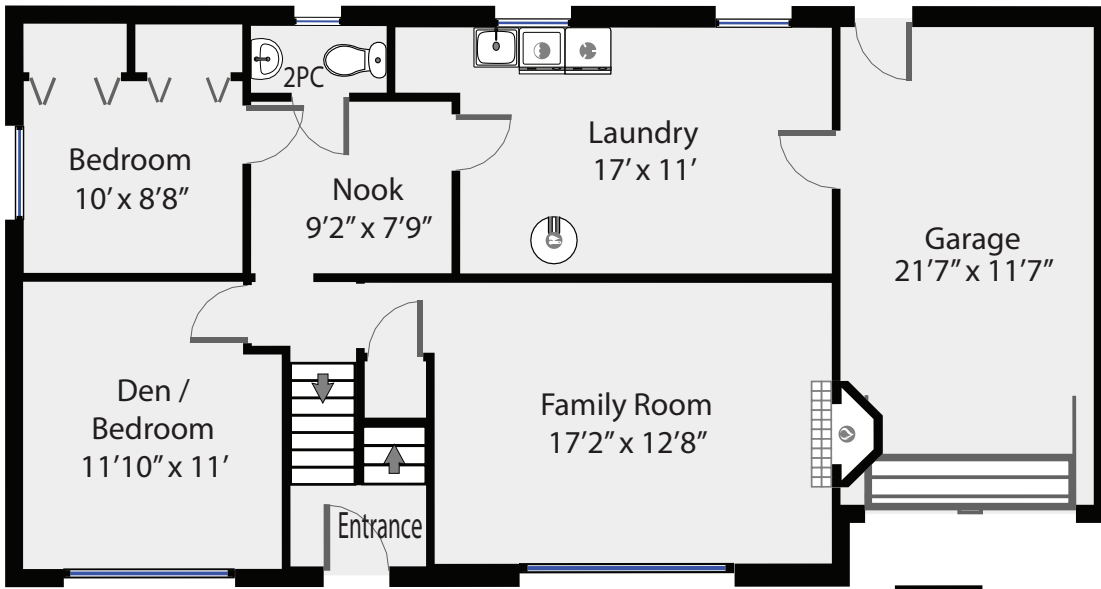

758 Marina Boulevard

Total Square Footage 2,060 SQFT

Ground Floor 1,020 SQFT

Main Floor 1,040 SQFT

RE/MAX
PREPARED FOR

COURTNEY & ANGLIN

REAL ESTATE GROUP

Swift Home Tours
250-218-5671

PREPARED FOR EXCLUSIVE USE OF MICHELE COURTNEY & BILL ANGLIN
MEASUREMENTS ON PLANS ARE INTENDED FOR VISUAL
REFERENCE ONLY AND SHOULD BE VERIFIED.
ALL AREA SQFT TOTALS ARE INCLUSIVE OF EXTERIOR WALLS.
ALL INTERIOR DIMENSIONS ARE FROM INTERIOR WALLS.