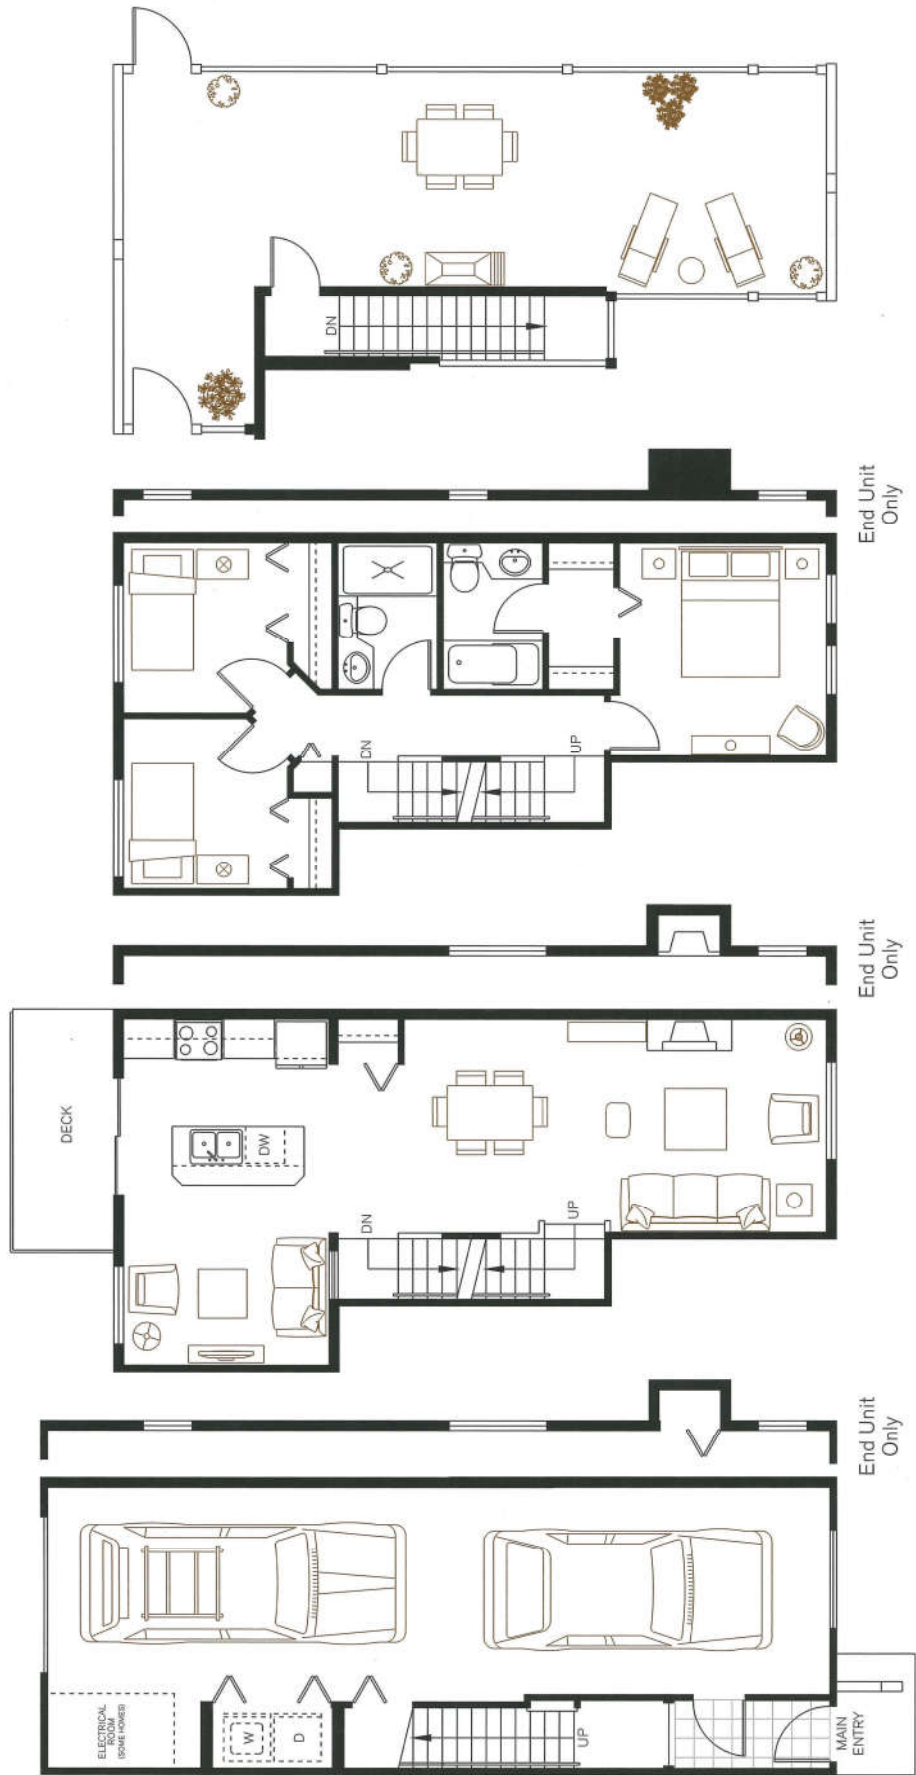

the Clinton collection

C1 plan

approx. 1,272 sq. ft.

3 Bedrooms

2 Bathrooms

Lower Level

Main Level

Upper Level

Roof Deck