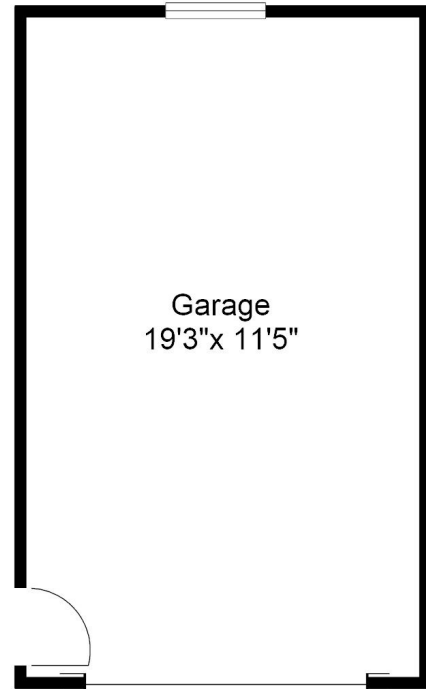

# 2723 Foul Bay Road

Ceiling: 8'3"

Floor	Finished	Unfinished	Garage	Deck	Total
Main	913	0	245	72	913
<b>Total</b>	<b>913</b>	<b>0</b>	<b>245</b>	<b>72</b>	<b>913</b>

RICHARD  
**GADOURY**  
VICTORIA REALTY