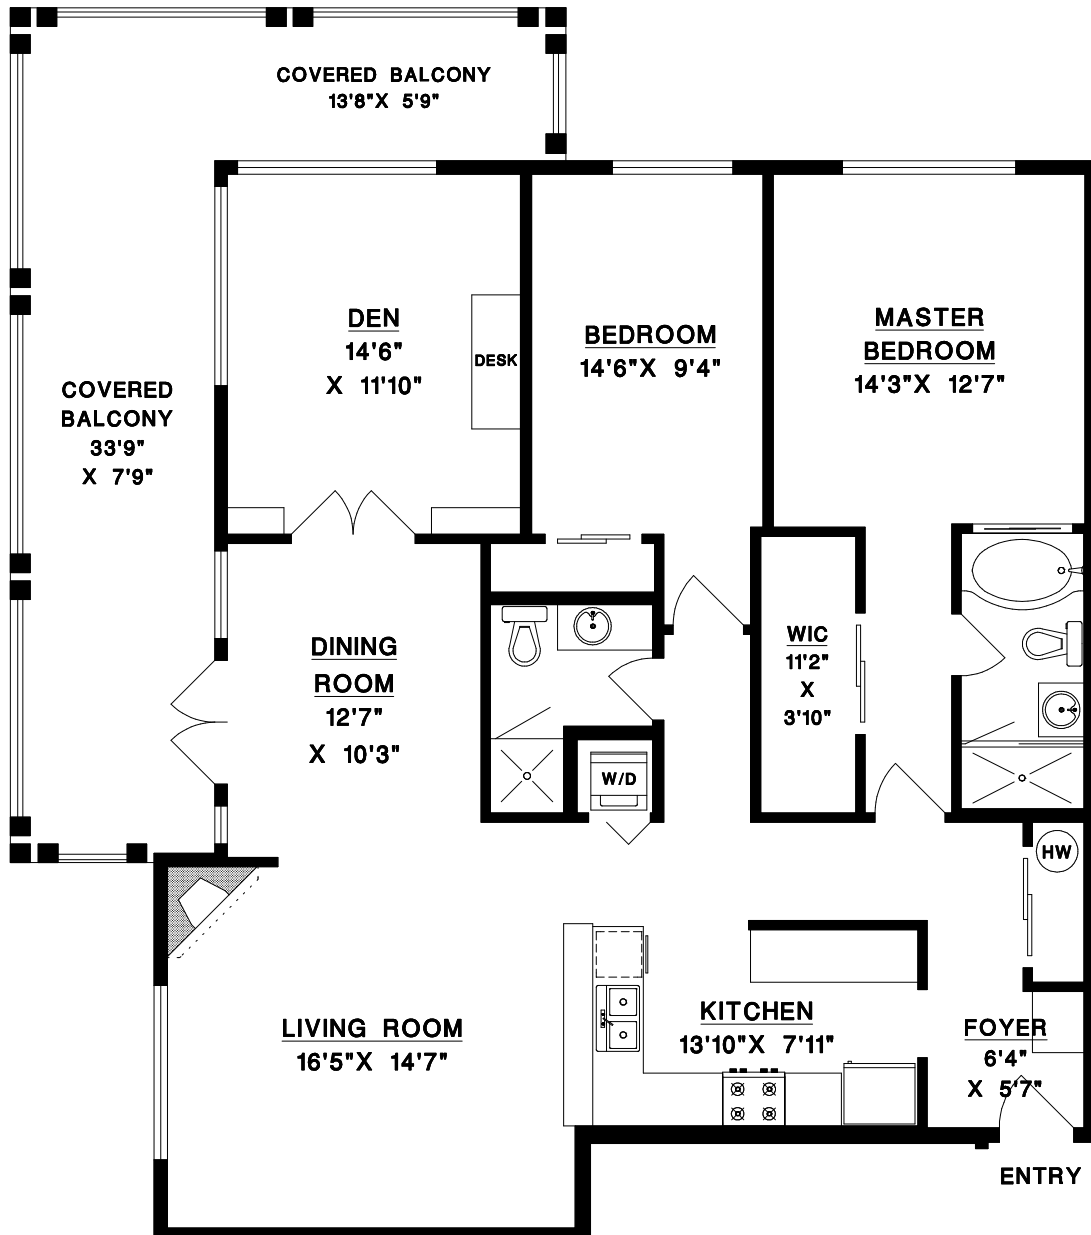

#219 - 4500 WESTWATER DR.
RICHMOND, BC

UNIT AREA 1474 SQFT

COVERED BALCONIES 341 SQFT

NOTE: AREA MEASUREMENT IS TO CENTRE OF ALL WALLS

MEASURE MASTERS
RICHMOND / DELTA
(604) 948-1888

4500#219 S93 MAR 15/17