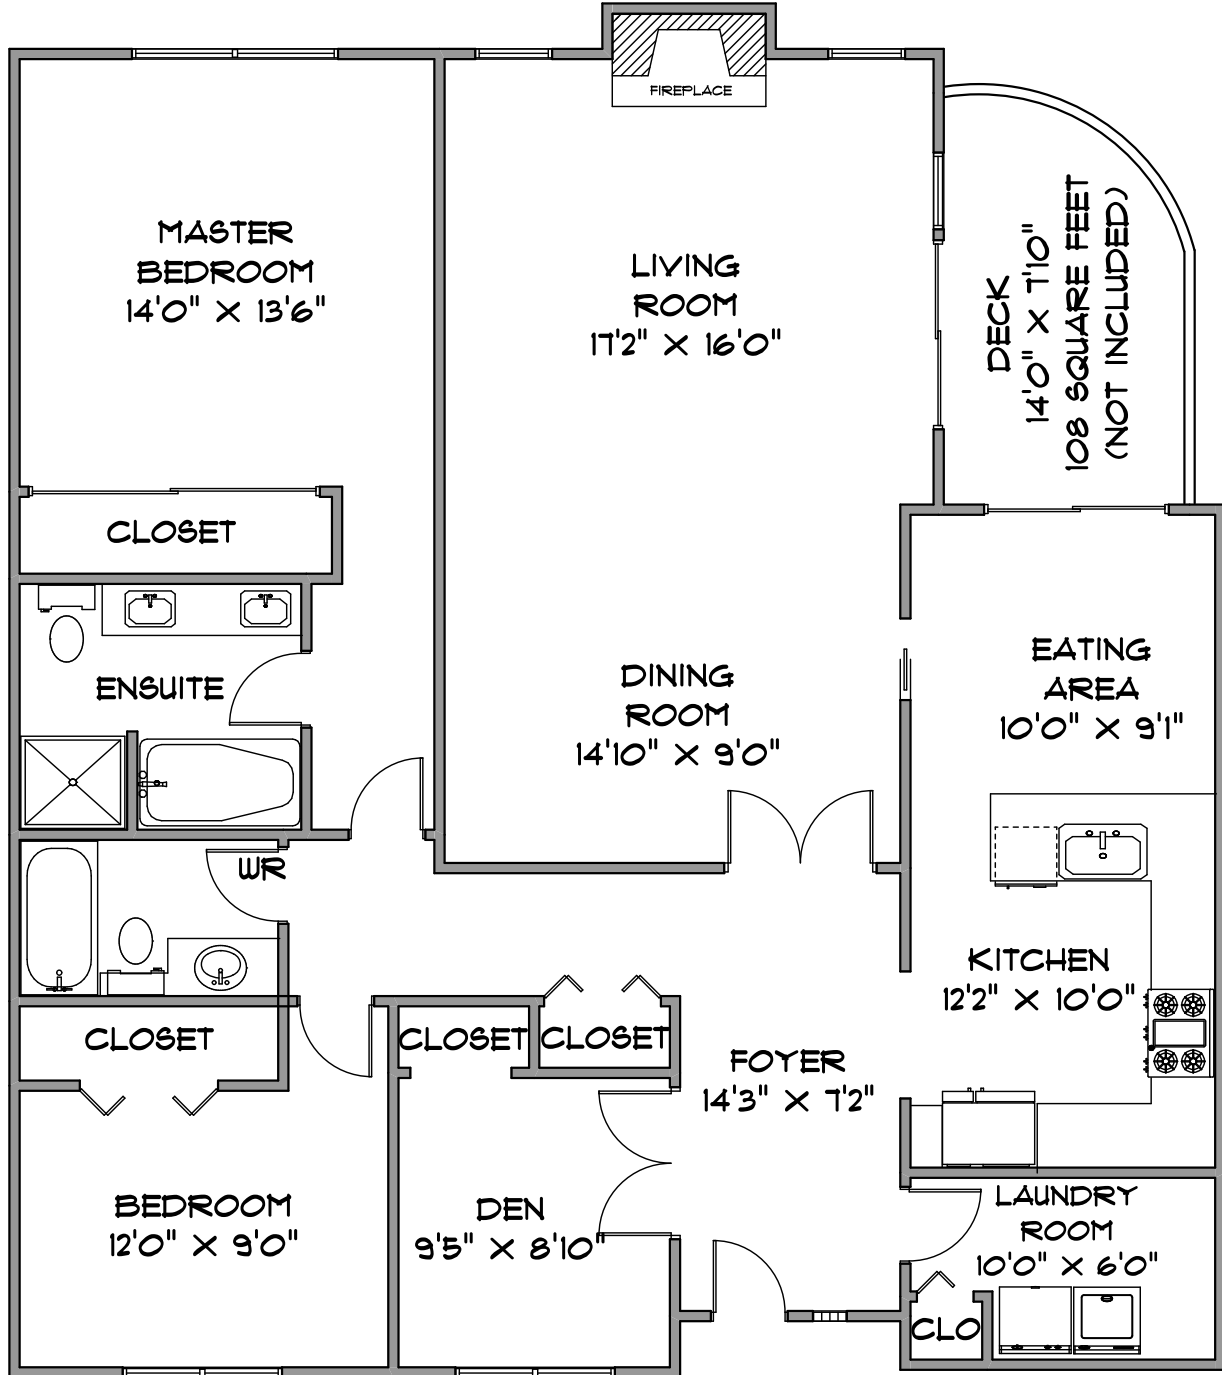

UNIT 402-1725 128th STREET
SURREY

LAURA THIBEALT
(604) 916-4664

Email me at homes@laurathibeault.com

MEASUREMENTS SHOULD BE CONSIDERED APPROXIMATE
AND ARE FOR PROMOTIONAL USE ONLY.
E & O Insured

778-231-6542 JULY 2017