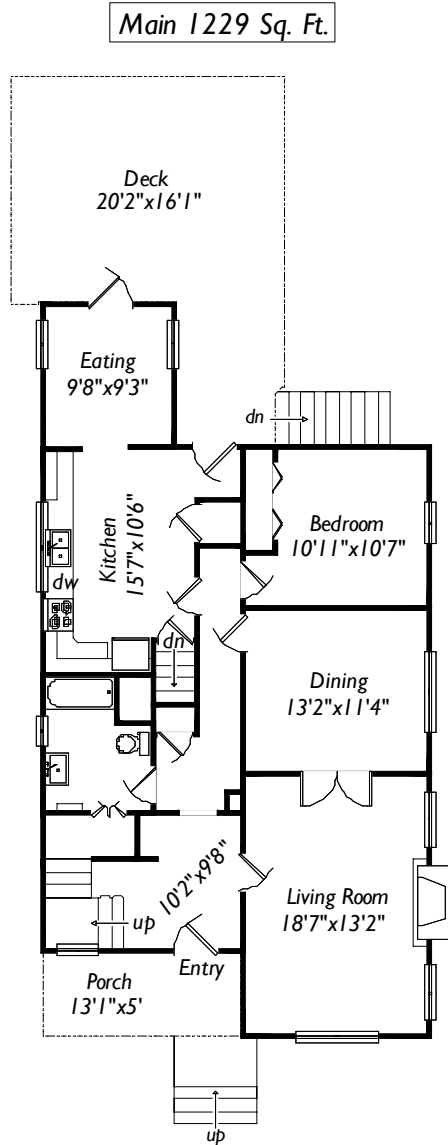

2710 Mount Stephen Avenue Victoria, BC V8T 3L8

	Finished Sq. ft	Unfinished Sq. ft	Total Sq. ft
Upper	937	0	937
Main	1229	0	1229
Lower	1075	242	1317
Total	3241	242	3483
Decks & Porch	0	506	506

Prepared for the exclusive use of
Richard Gadoury of Pemberton Holmes
File # 2477 Measured Nov. 22, 2012
by True Measurement 250-744-0911
Victoria, BC