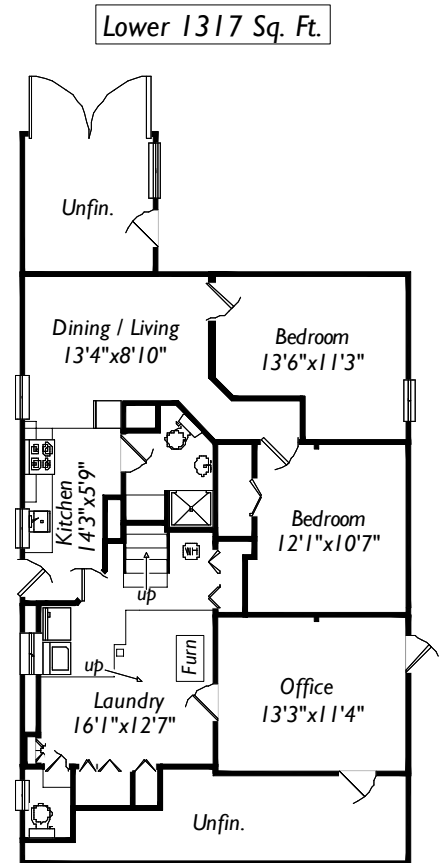

2710 Mount Stephen Avenue Victoria, BC V8T 3L8

	Finished Sq. ft	Unfinished Sq. ft	Total Sq. ft
Upper	937	0	937
Main	1229	0	1229
Lower	1075	242	1317
Total	3241	242	3483
Decks & Porch	0	506	506

Prepared for the exclusive use of
Richard Gadoury of Pemberton Holmes
File # 2477 Measured Nov. 22, 2012
by True Measurement 250-744-0911
Victoria, BC