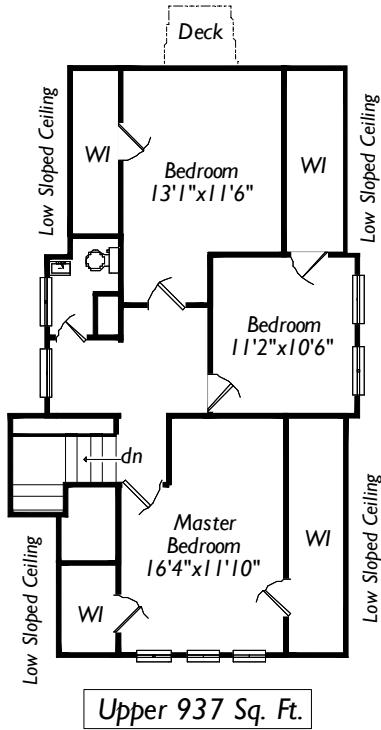

2710 Mount Stephen Avenue Victoria, BC V8T 3L8

	Finished Sq. ft	Unfinished Sq. ft	Total Sq. ft
Upper	937	0	937
Main	1229	0	1229
Lower	1075	242	1317
Total	3241	242	3483
Decks & Porch	0	506	506

Prepared for the exclusive use of
Richard Gadoury of Pemberton Holmes
File # 2477 Measured Nov. 22, 2012
by True Measurement 250-744-0911
Victoria, BC