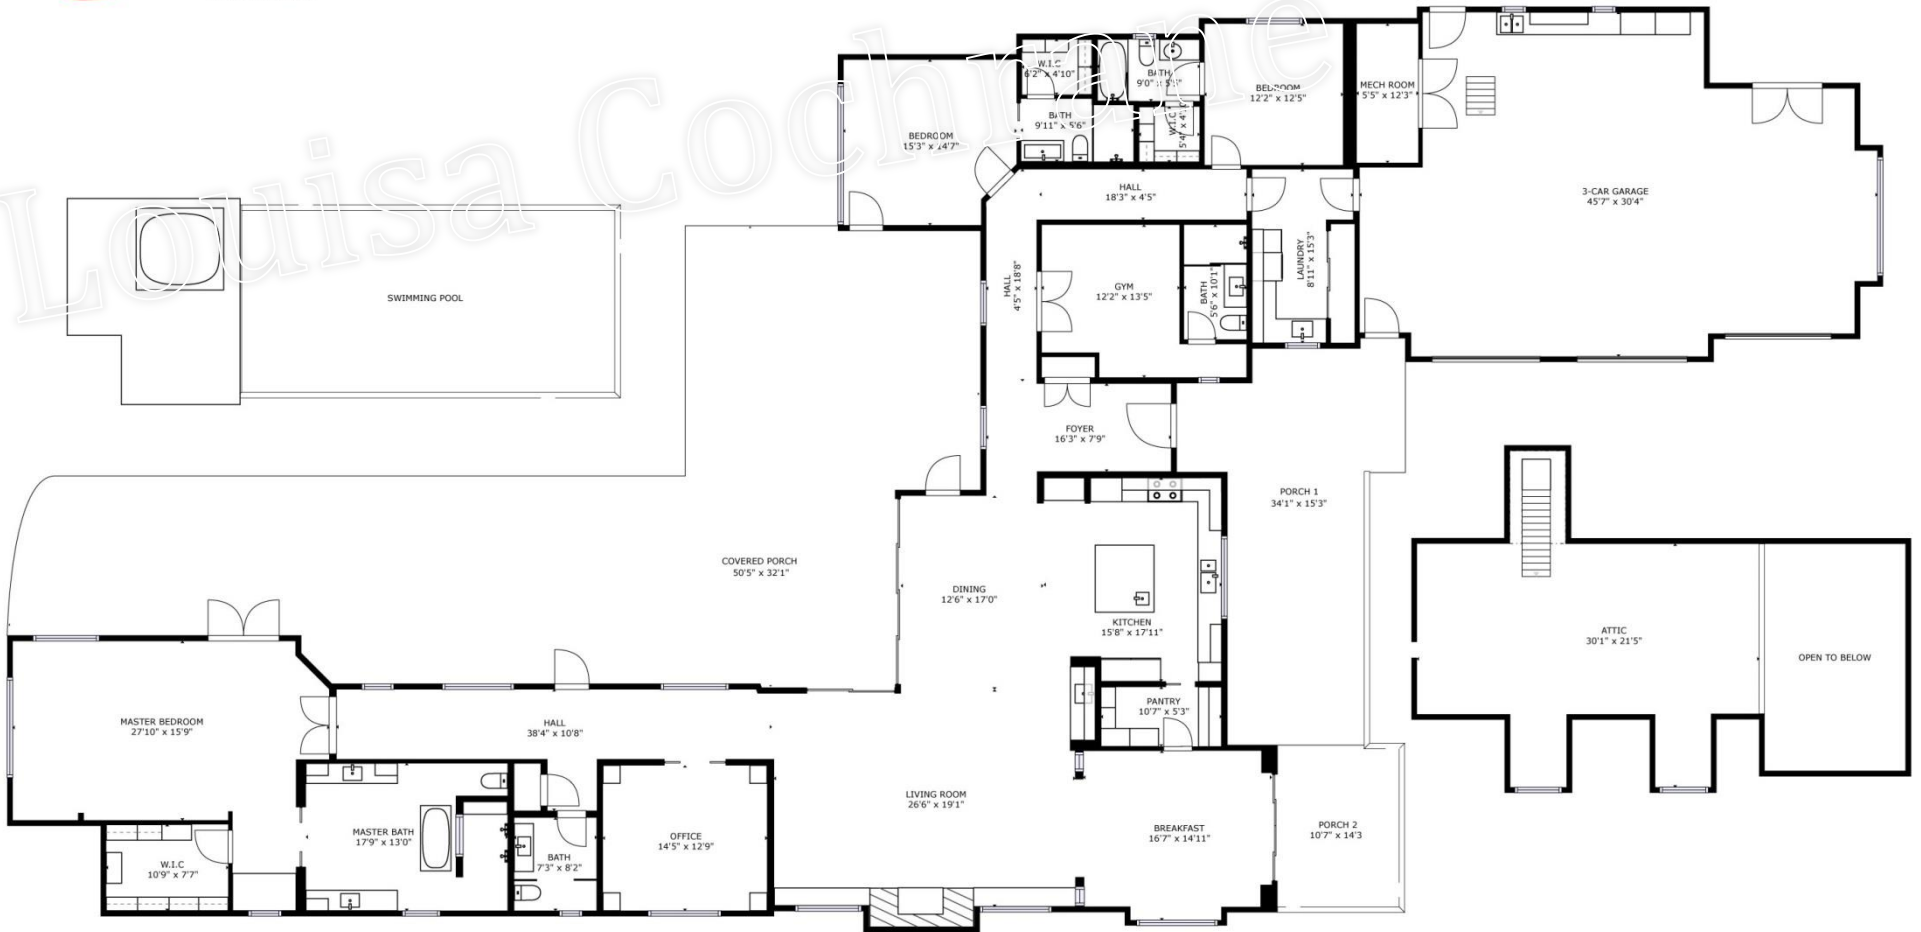

ROYAL LEPAGE
**RED
DIAMOND
AWARD**

Floorplans ~ 8107 Kalavista Dr.

Louisa
Cochrane

Total – 4,328 SqFt

Royal LePage Downtown Realty
4007 – 32nd St., Vernon BC V1T 5P2

www.louisacochrane.com

Office# - 778.475.1089 * Cell# - 250.550.6561 * Email - Louisa@realvernon.ca