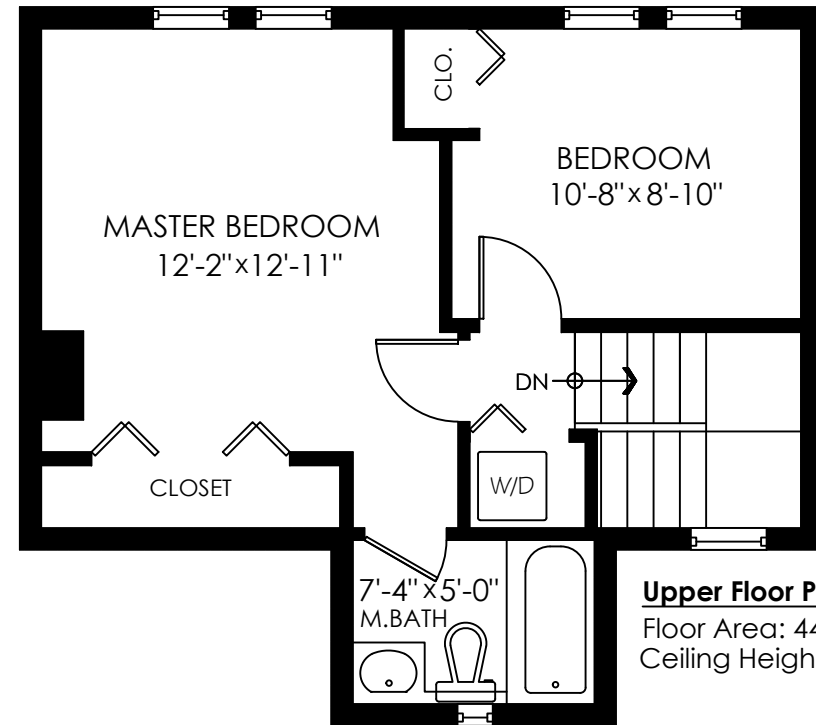

SCALE
0' 5'

Jane Heathcote

info@justaskjane.net
(604) 833-5625

19-3036 W 4th Avenue Vancouver, BC

Main Floor:	568 sq.ft.
Upper Floor:	448 sq.ft.
Total:	1,016 sq.ft.

Balcony:	53 sq.ft.
Porch:	30 sq.ft.
Total Extras:	83 sq.ft.