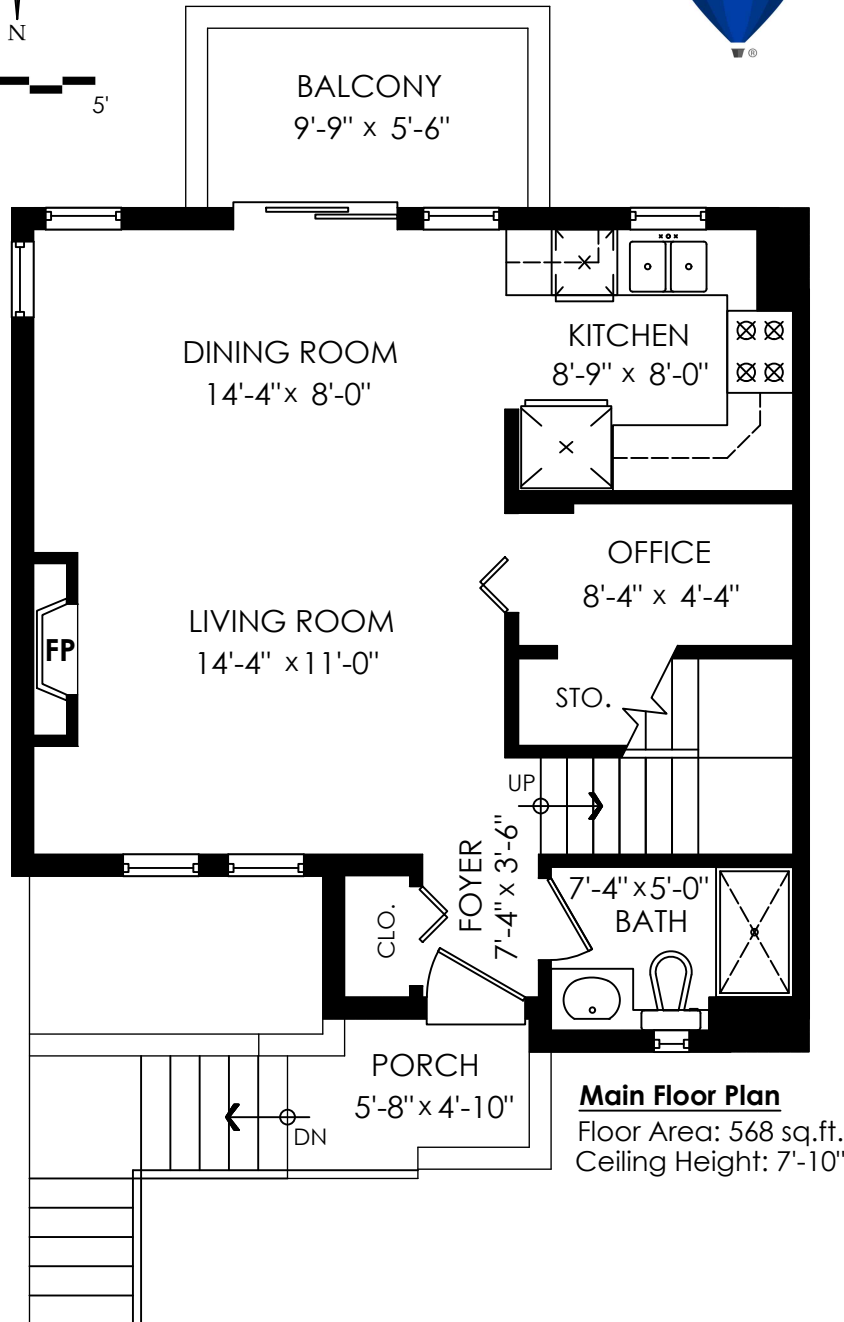

SCALE
0' 5'

Jane Heathcote

info@justaskjane.net
(604) 833-5625

19-3036 W 4th Avenue Vancouver, BC

Main Floor:	568 sq.ft.
Upper Floor:	448 sq.ft.
Total:	1,016 sq.ft.

Balcony:	53 sq.ft.
Porch:	30 sq.ft.
Total Extras:	83 sq.ft.