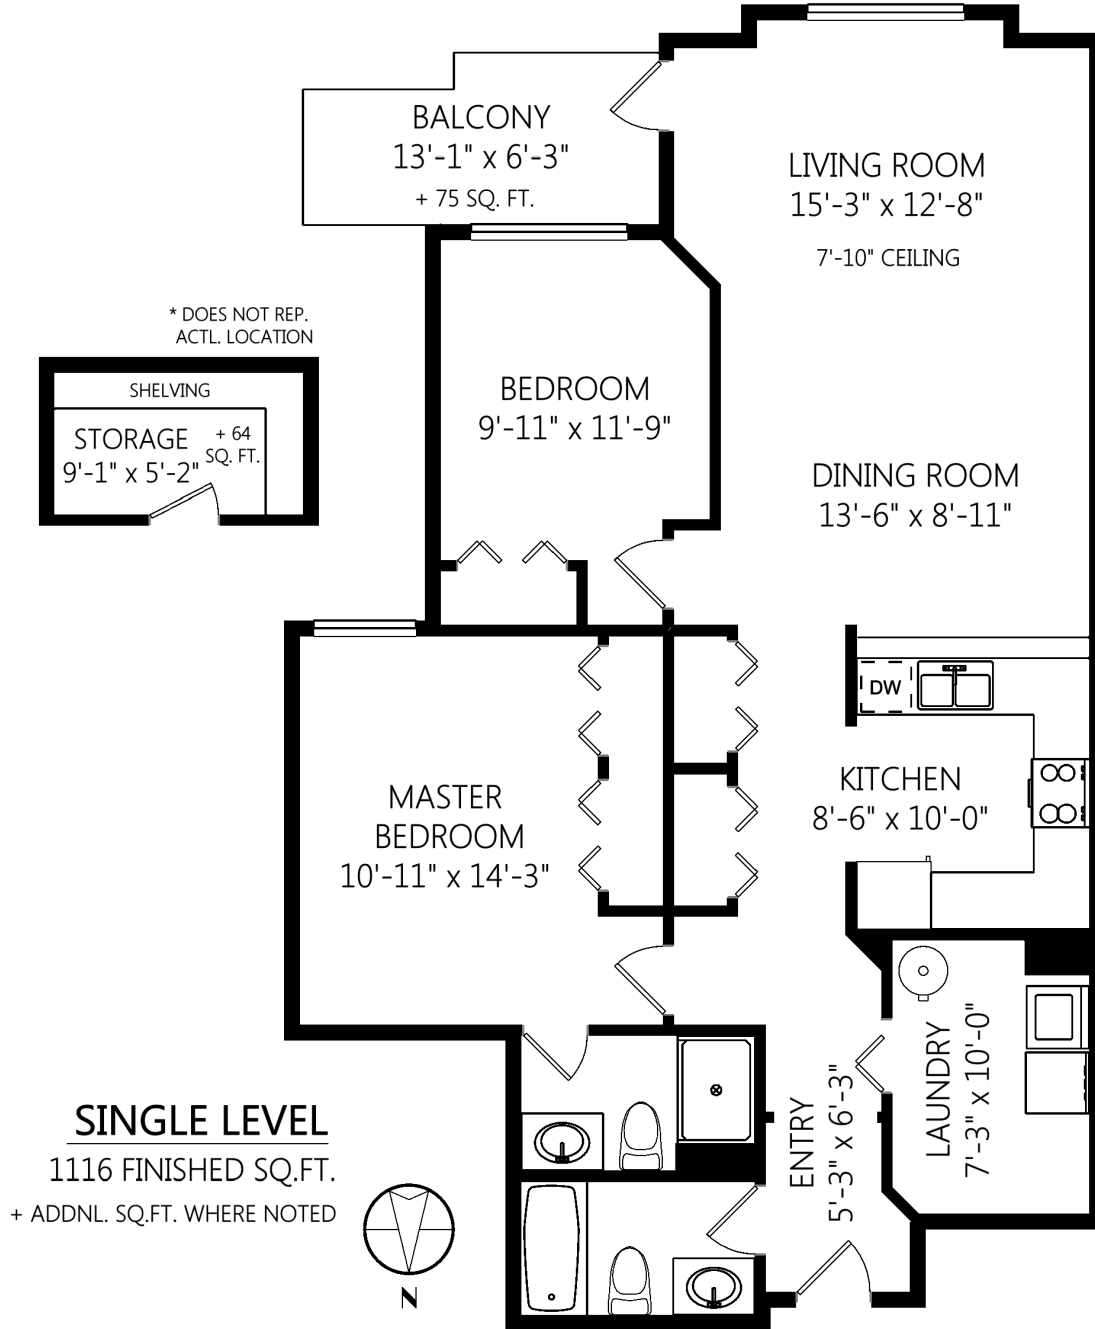

204-2510 Bevan Ave

SINGLE LEVEL
 1116 FINISHED SQ.FT.
 + ADDNL. SQ.FT. WHERE NOTED

	Fin. Sq.Ft.	UnFin. Sq.Ft.	Total Sq.Ft.
Single Level	1116	0	1116
Total	1116	0	1116

Shown length and width dimensions are approximate.
 Area sq.ft. is representative of the on-site measurements. (1" accuracy)