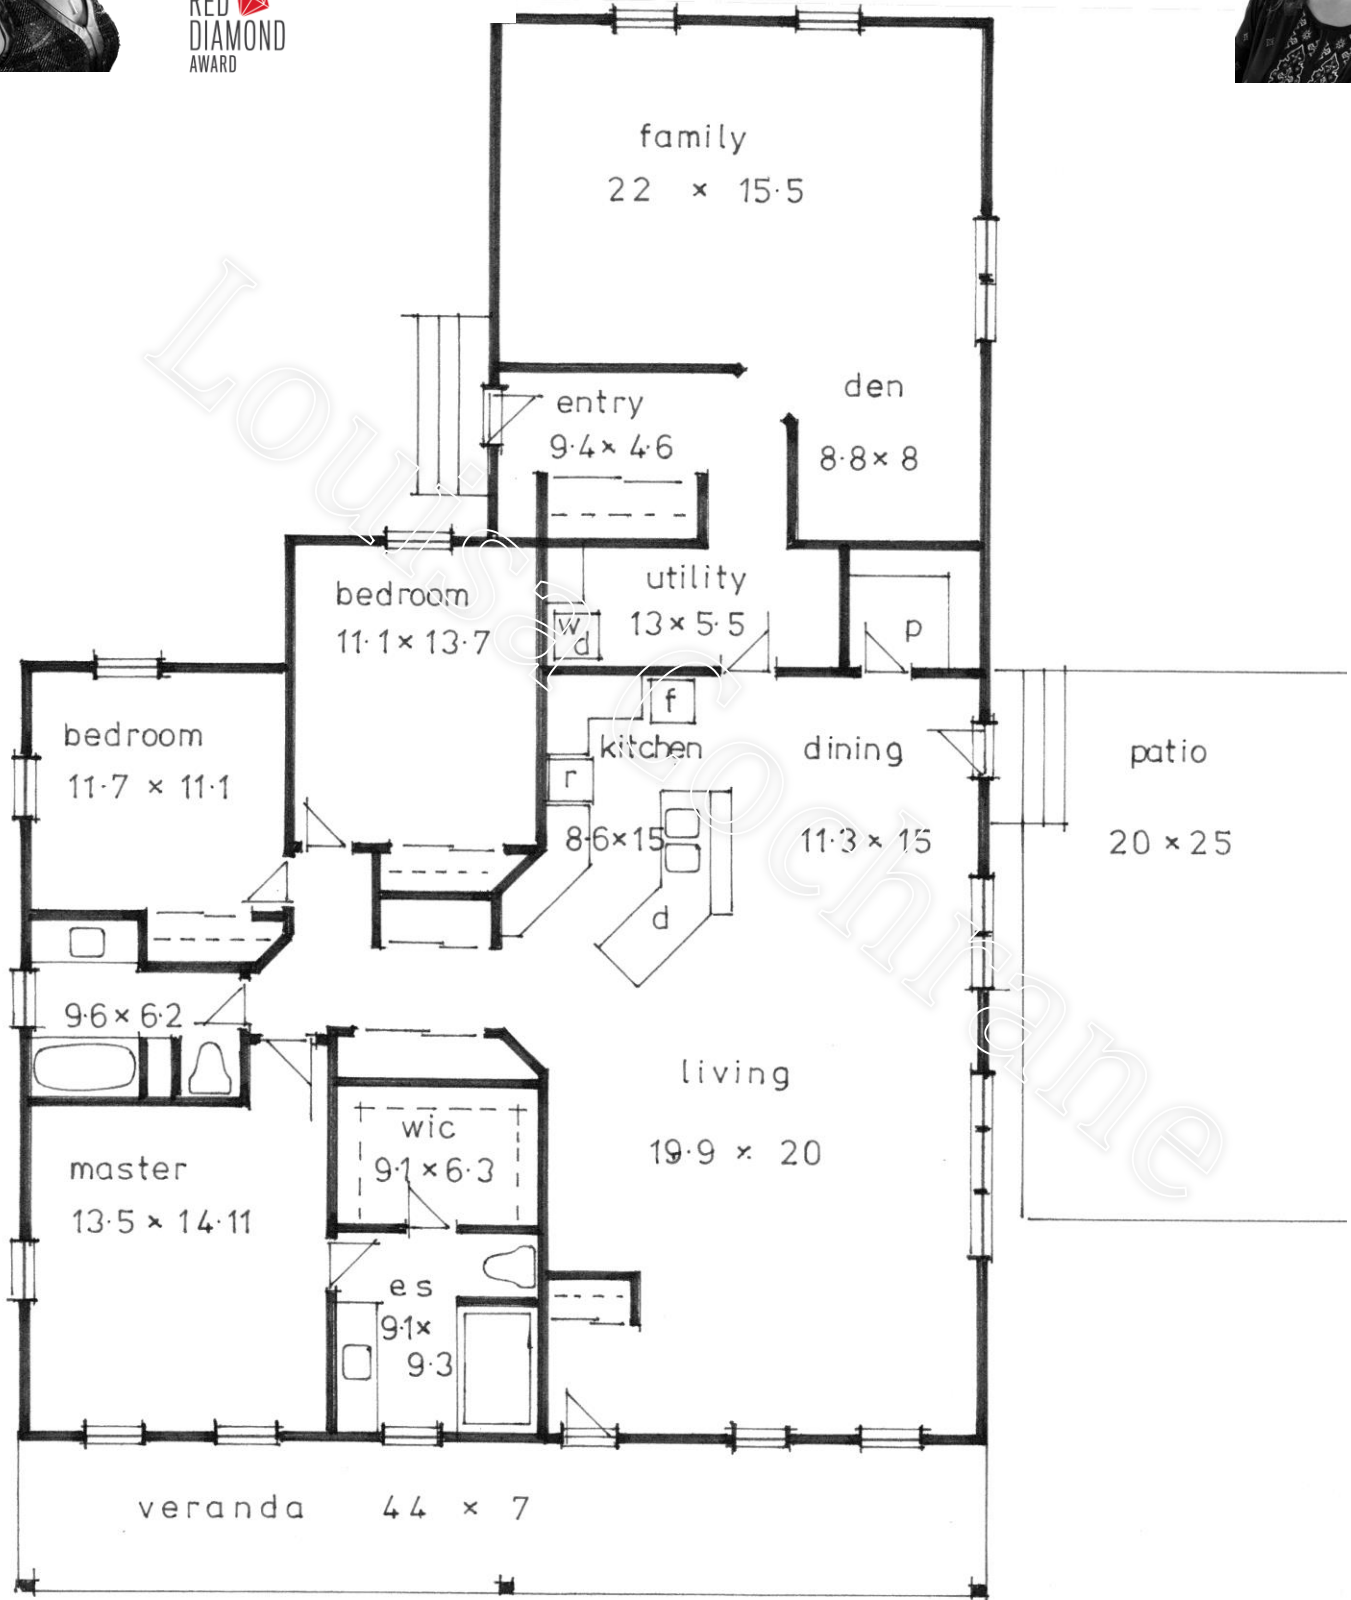

# Floorplans ~ 12 Ridgeview Rd

Louisa  
Cochrane & Co.

ROYAL LEPAGE  
RED  
DIAMOND  
AWARD

**Total - 2,328 Finished SqFt**

Royal LePage Downtown Realty  
4007 - 32<sup>nd</sup> St., Vernon BC V1T 5P2

[www.louisacochrane.com](http://www.louisacochrane.com)