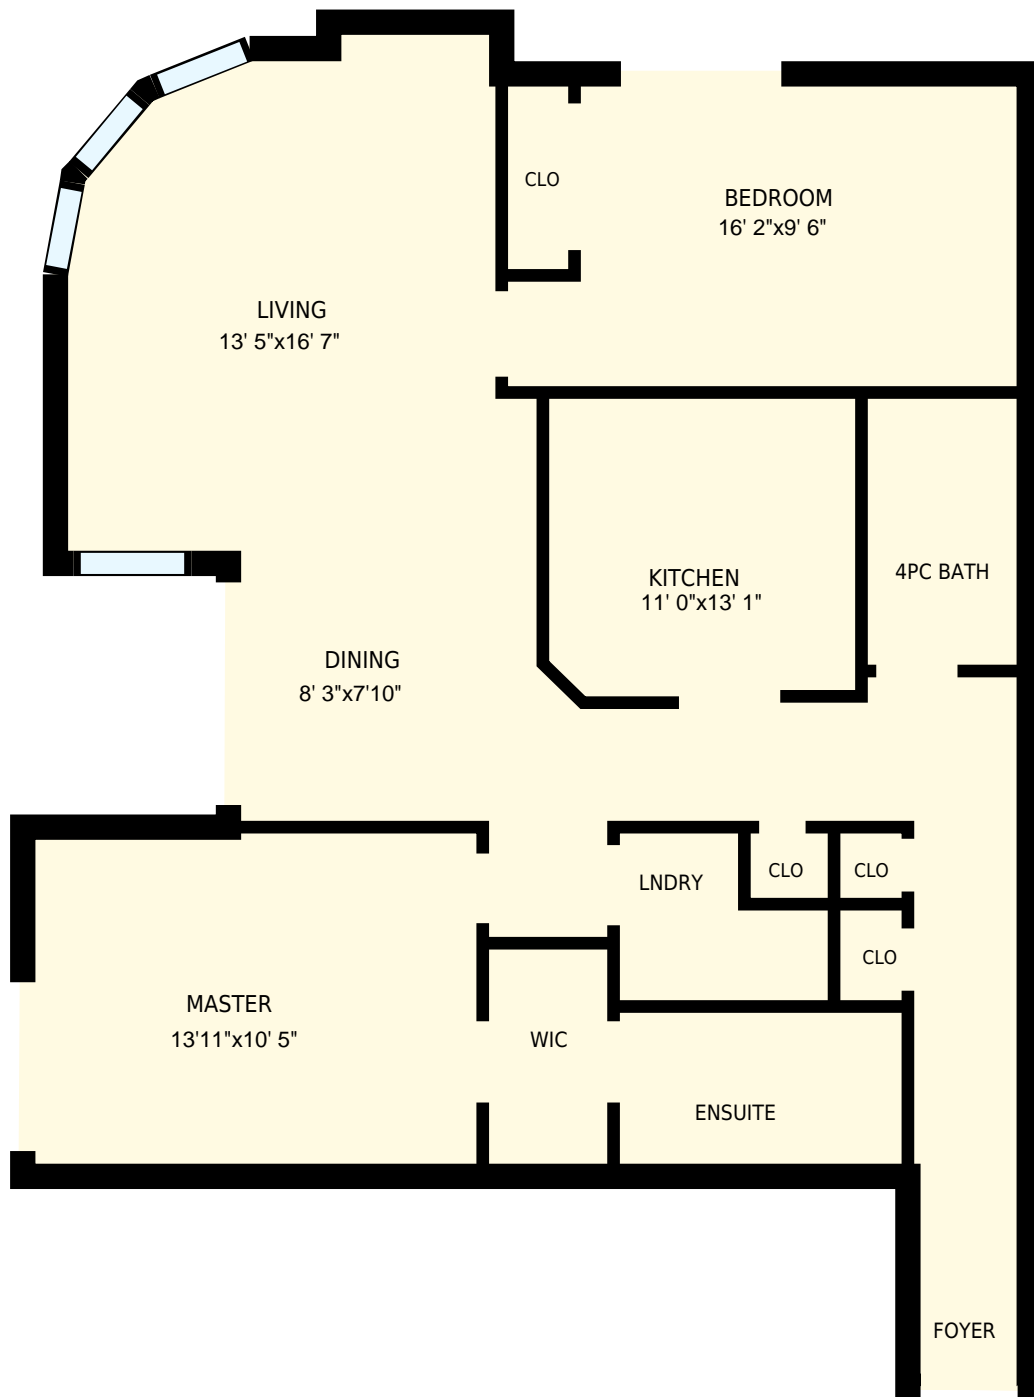

# Unit 302 1540 17 Ave SW, Calgary, AB

Total Exterior Area Above Grade 1086 sq. ft.

**Main Floor**  
Exterior Area 1086 sq. ft.

Unit 302 1540 17 Ave SW, Calgary, AB

PREPARED FOR:  
Giselle Wilson  
RE/MAX Realty Professionals

Main Floor

Interior Area 1020 sq. ft.  
Exterior Area 1086 sq. ft.

 Included Area

PREPARED ON:  
Jul, 2017

All room dimensions and floor areas must be considered approximate and are subject to independent verification.  
For method of measurement please see <https://youriguide.com/measure/>.