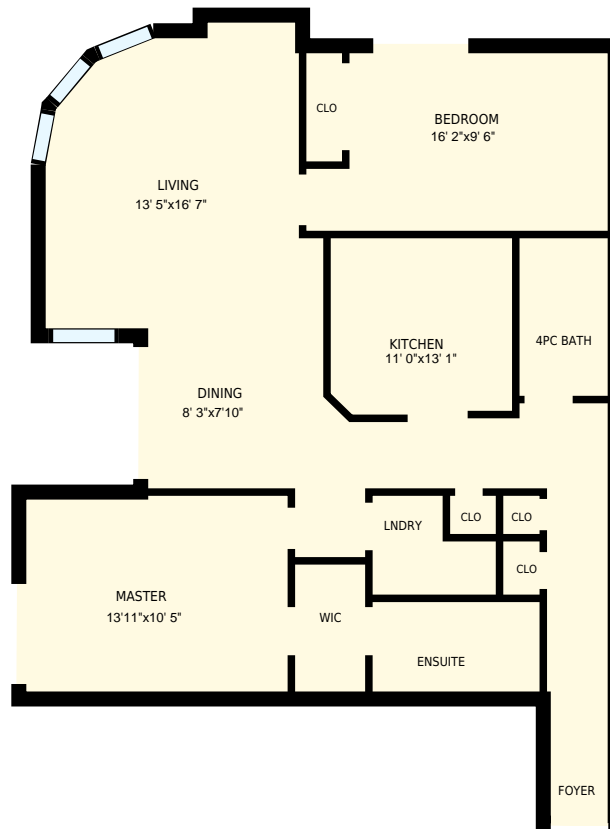

# Unit 302 1540 17 Ave SW, Calgary, AB

Total Exterior Area Above Grade 1086 sq. ft.

**Main Floor**  
Exterior Area 1086 sq. ft.

Unit 302 1540 17 Ave SW, Calgary, AB

PREPARED FOR:  
Giselle Wilson  
RE/MAX Realty Professionals

Main Floor

Interior Area 1020 sq. ft.  
Exterior Area 1086 sq. ft.

 Included Area

PREPARED ON:  
Jul, 2017

All room dimensions and floor areas must be considered approximate and are subject to independent verification.  
For method of measurement please see <https://youriguide.com/measure/>.