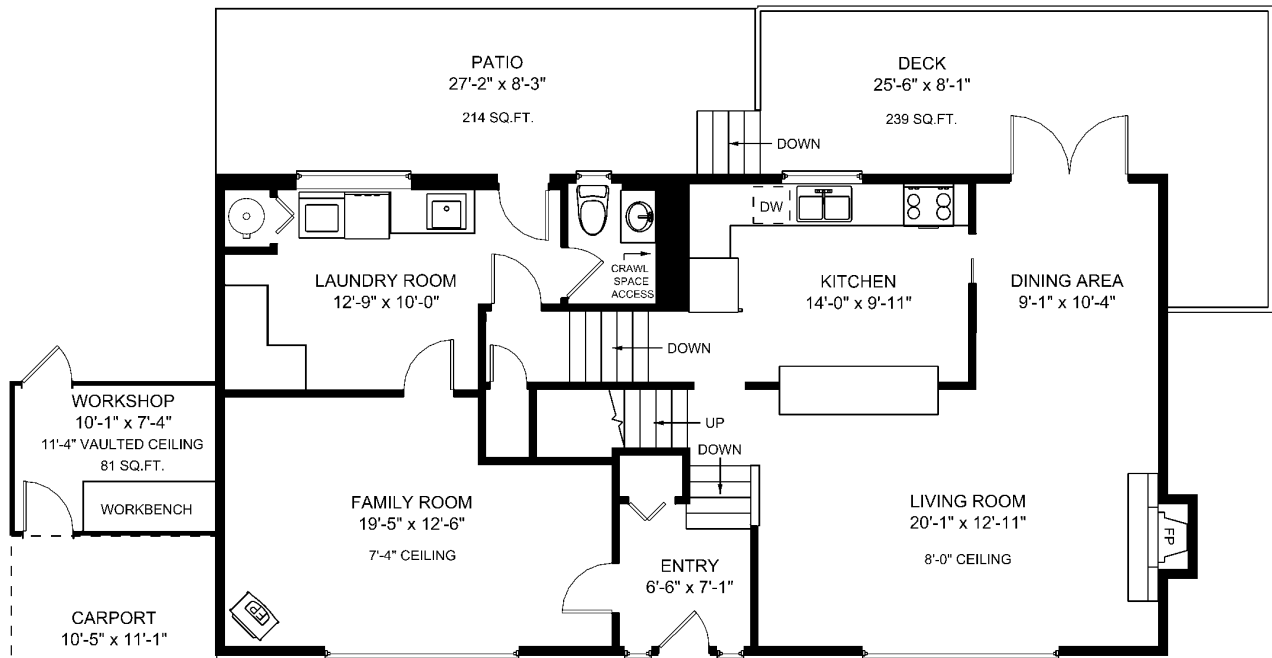

3731 Blenkinsop Rd

MAIN LEVEL
567 FINISHED SQ.FT.
+239 SQ.FT. DECK

LOWER LEVEL
531 FINISHED SQ.FT. +111 SQ.FT. CARPORT
81 UNFINISHED SQ.FT. +214 SQ.FT. PATIO

	Fin. Sq.Ft.	UnFin. Sq.Ft.	Total Sq.Ft.
Main Level	567	0	567
Lower Level	531	81	612
Upper Level	574	0	574
Total	1672	81	1753

Shown length and width dimensions are approximate.
Area sq.ft. is representative of the on-site measurements. (1" accuracy)