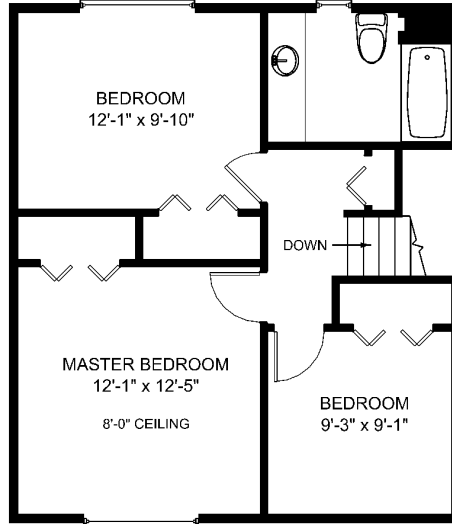

3731 Blenkinsop Rd

MAIN LEVEL
567 FINISHED SQ.FT.
+239 SQ.FT. DECK

LOWER LEVEL
531 FINISHED SQ.FT. +111 SQ.FT. CARPORT
81 UNFINISHED SQ.FT. +214 SQ.FT. PATIO

	Fin. Sq.Ft.	UnFin. Sq.Ft.	Total Sq.Ft.
Main Level	567	0	567
Lower Level	531	81	612
Upper Level	574	0	574
Total	1672	81	1753

Shown length and width dimensions are approximate.
Area sq.ft. is representative of the on-site measurements. (1" accuracy)