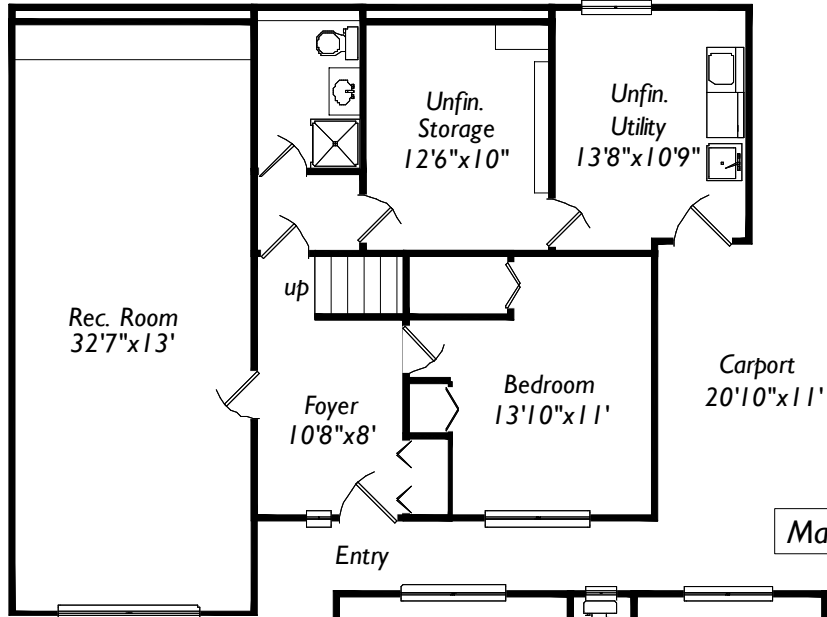

4165 Crosshaven Close Victoria, BC V8X 4H3

Lower 1207 Sq. Ft.

Main 1307 Sq. Ft.

	Finished Sq. ft	Unfinished Sq. ft	Total Sq. ft
Lower	920	297	1207
Main	1307	0	1307
Total	2227	297	2524
Deck	0	305	305

Prepared for the exclusive use of
Richard Gadoury of Pemberton Holmes
File # 2269 Measured March 02, 2012
by True Measurement 250-744-0911
Victoria, BC