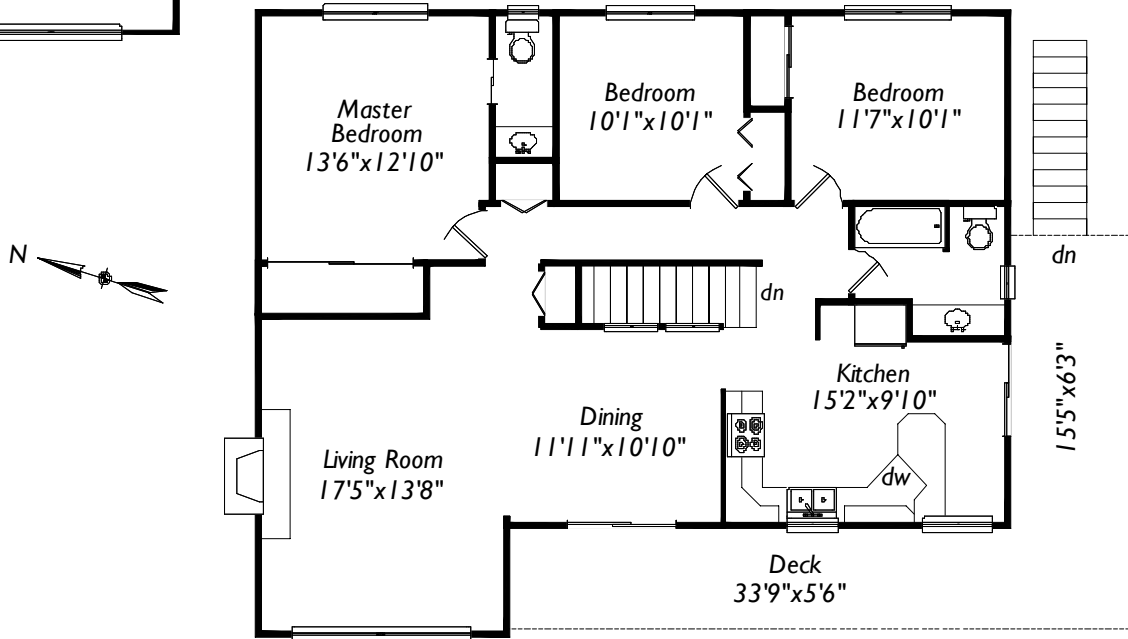

4165 Crosshaven Close Victoria, BC V8X 4H3

Lower 1207 Sq. Ft.

Main 1307 Sq. Ft.

	Finished Sq. ft	Unfinished Sq. ft	Total Sq. ft
Lower	920	297	1207
Main	1307	0	1307
Total	2227	297	2524
Deck	0	305	305

Prepared for the exclusive use of
Richard Gadoury of Pemberton Holmes
File # 2269 Measured March 02, 2012
by True Measurement 250-744-0911
Victoria, BC