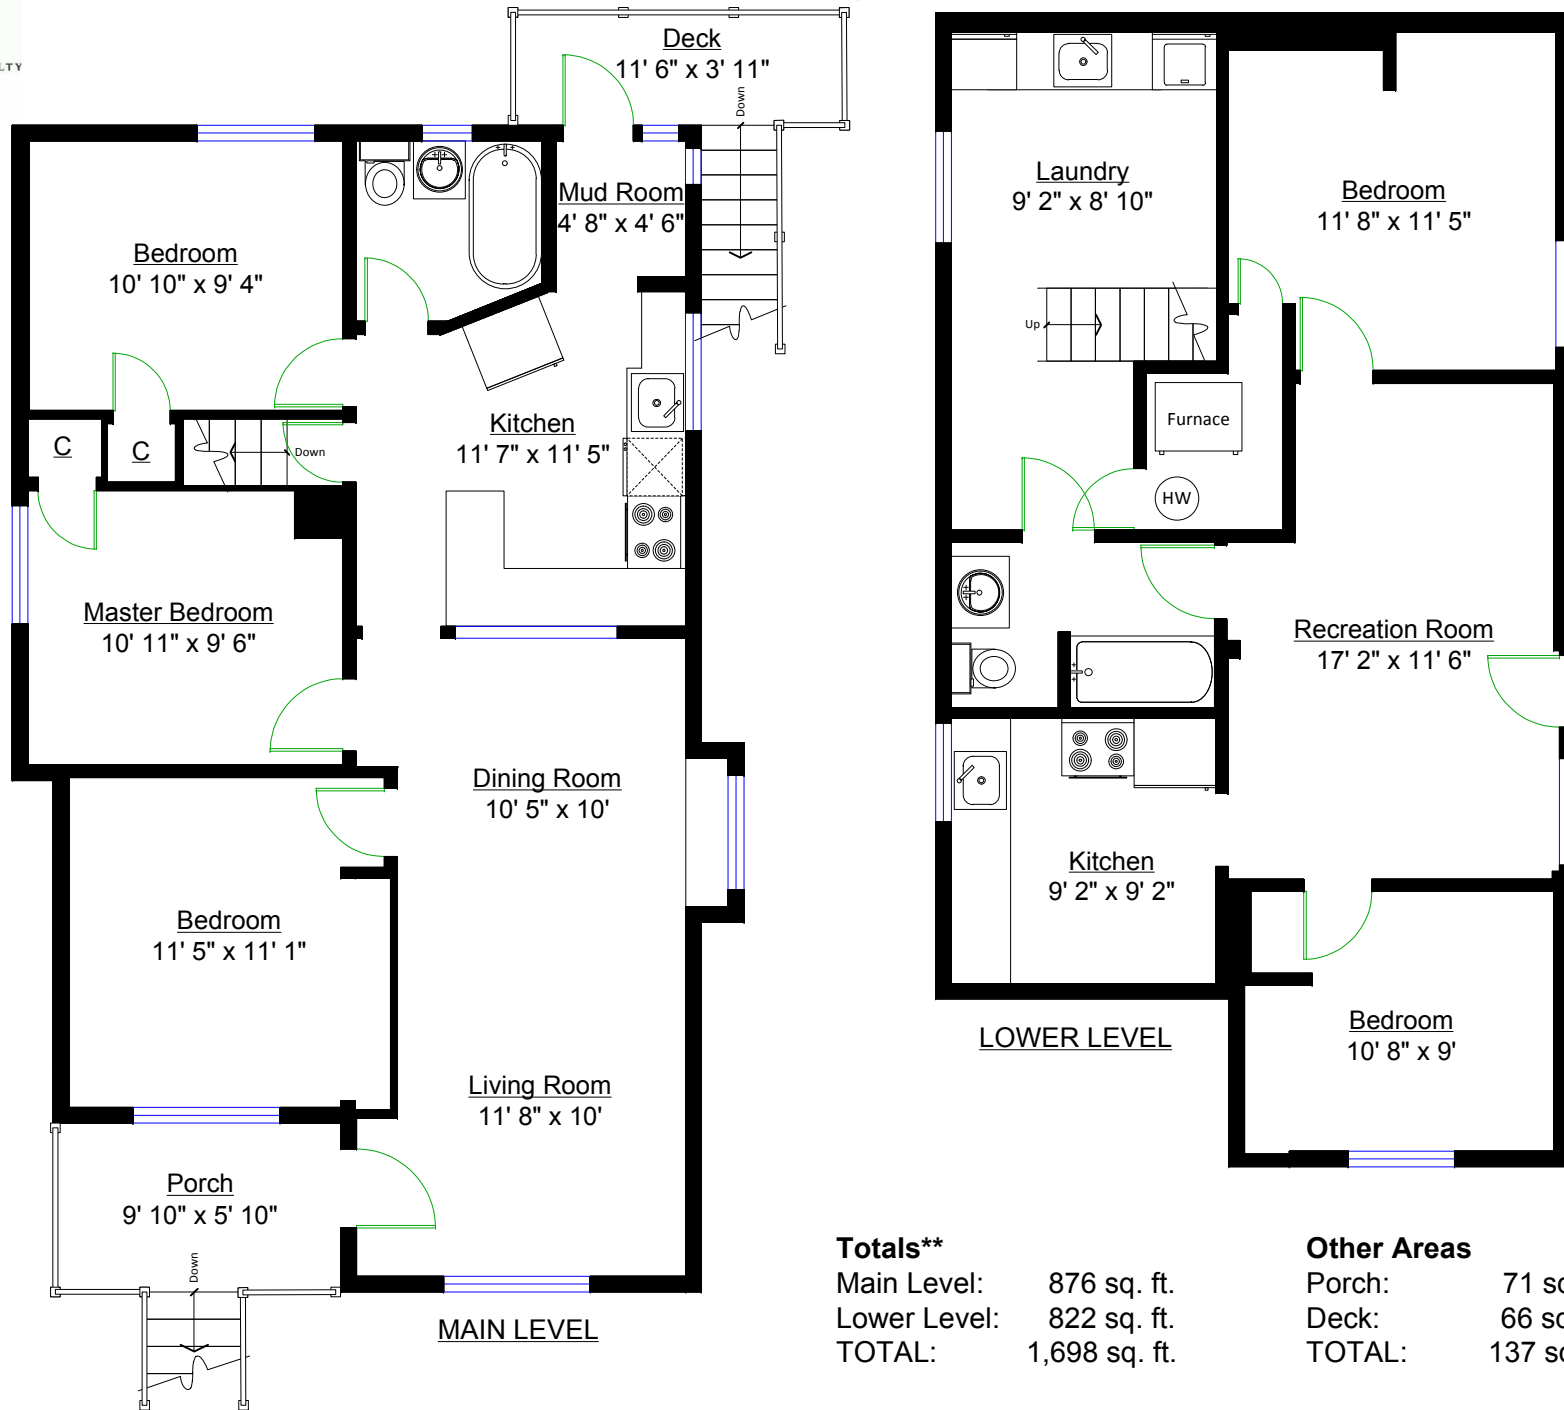

397 East 31st Avenue, Vancouver

Totals**

Main Level:	876 sq. ft.
Lower Level:	822 sq. ft.
TOTAL:	1,698 sq. ft.

Other Areas

Porch:	71 sq. ft.
Deck:	66 sq. ft.
TOTAL:	137 sq. ft.