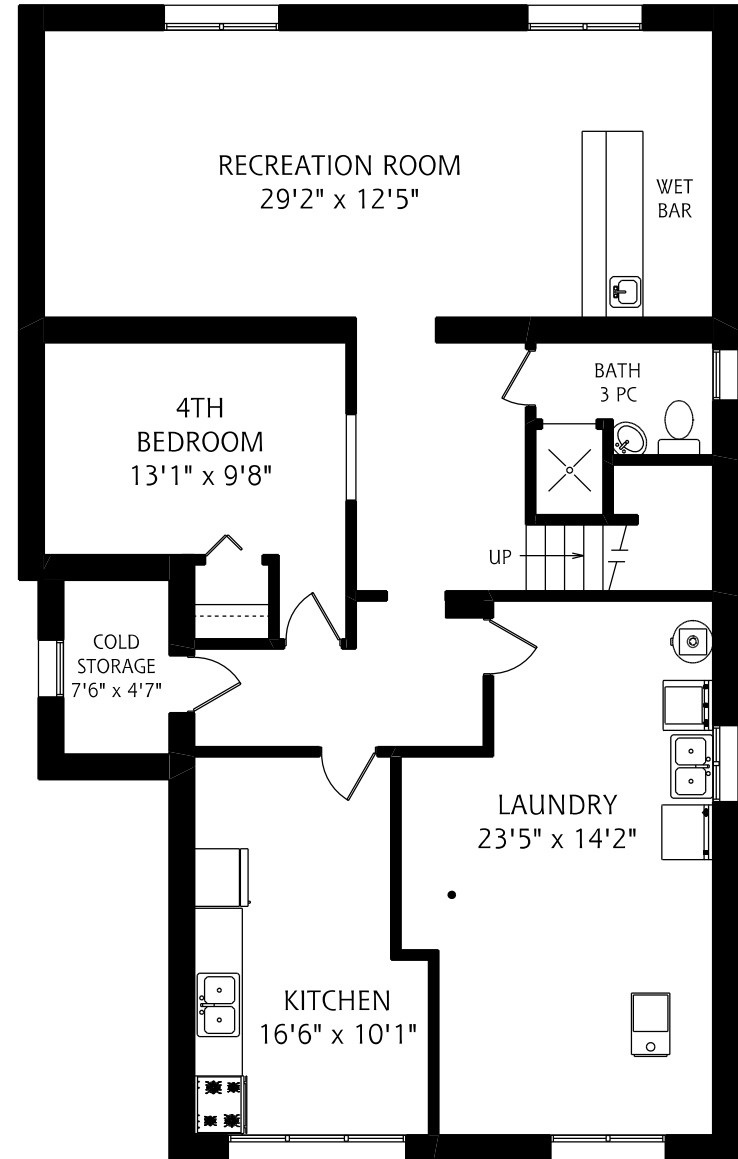

47 DEEVALE ROAD

MAIN FLOOR
1,395 SQUARE FEET

ALL MEASUREMENTS SHOULD BE CONSIDERED APPROXIMATE

LOWER LEVEL
1,395 SQUARE FEET