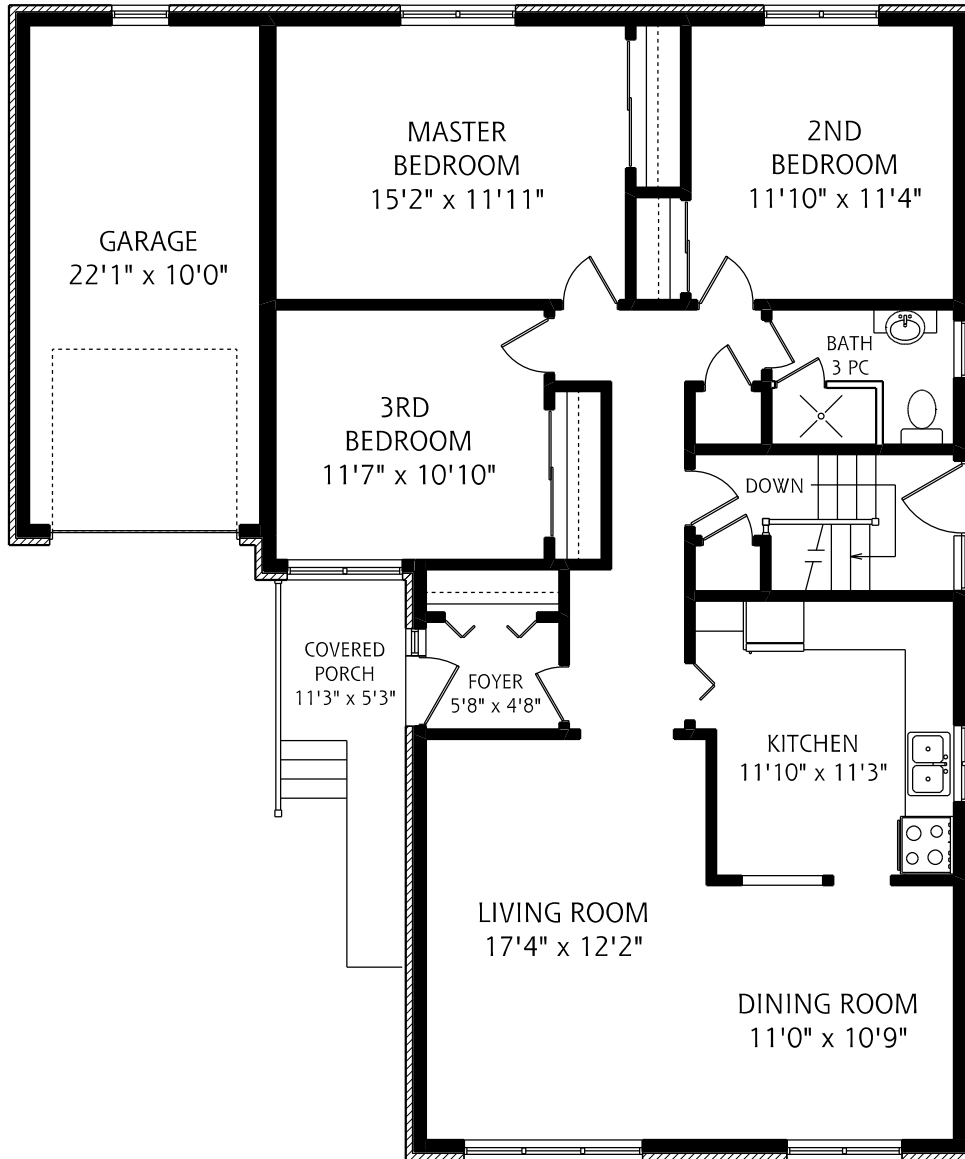

47 DEEVALE ROAD

MAIN FLOOR
1,395 SQUARE FEET

ALL MEASUREMENTS SHOULD BE CONSIDERED APPROXIMATE

LOWER LEVEL
1,395 SQUARE FEET