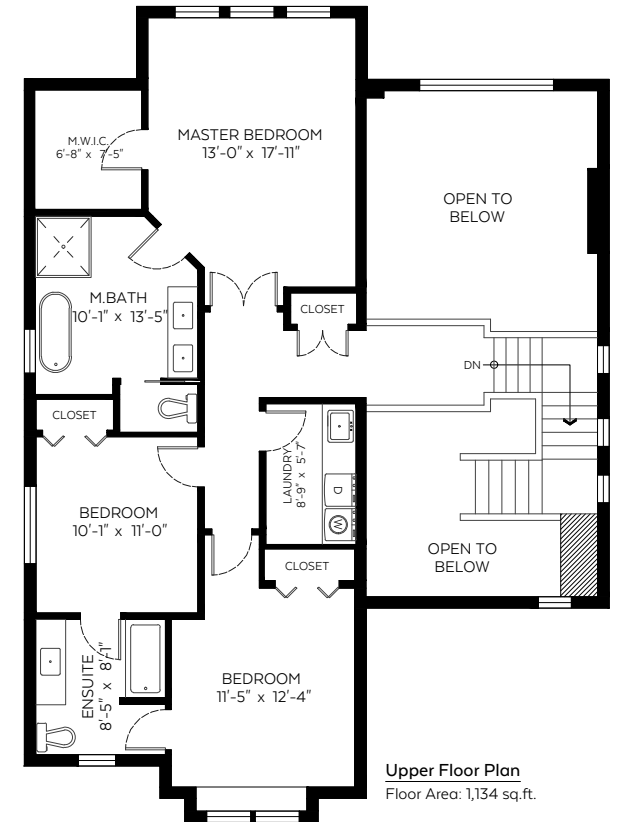

Upper Floor Plan
Floor Area: 1,134 sq.ft.

Measured on: Oct. 11, 2019

Booked on
the Pixilink App™