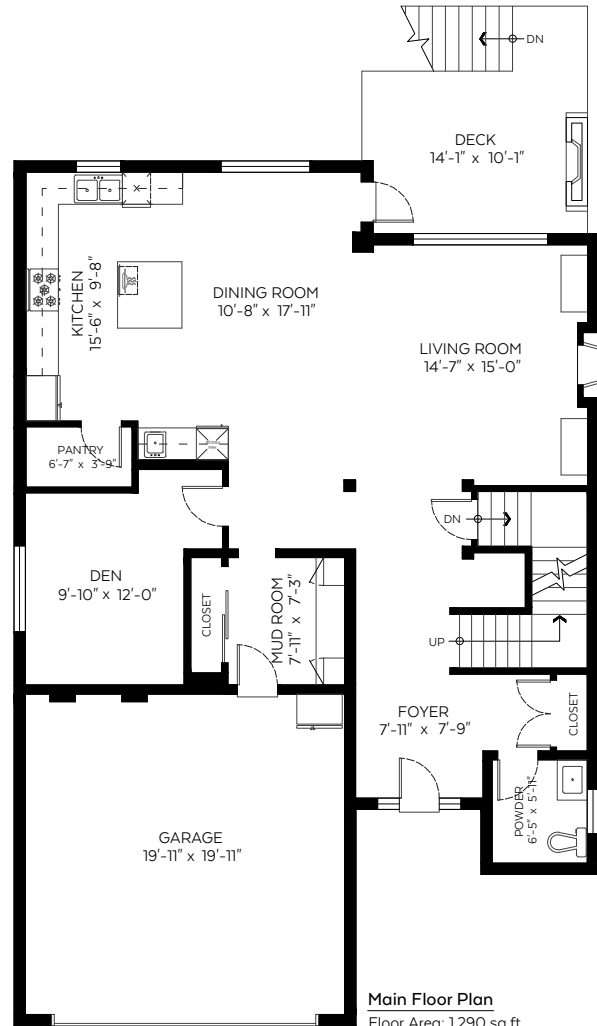

Main Floor Plan
Floor Area: 1,290 sq.ft.