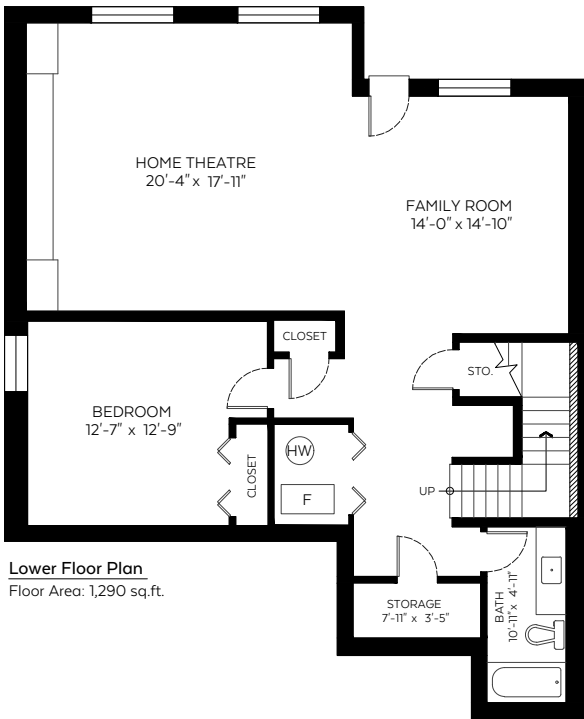

HELEN GAMBLING

604.230.7311

asurebetinrealestate@gmail.com

www.helengambling.com

22819 Nelson Court,
Maple Ridge, B.C.

Main Floor:	1,290 sq.ft.
Upper Floor:	1,134 sq.ft.
Lower Floor:	1,290 sq.ft.
Total:	3,714 sq.ft.
Open To Below:	369 sq.ft.

Auxiliary Area

Garage:	435 sq.ft.
Deck:	158 sq.ft.

SCALE
0 5'

Lower Floor Plan
Floor Area: 1,290 sq.ft.