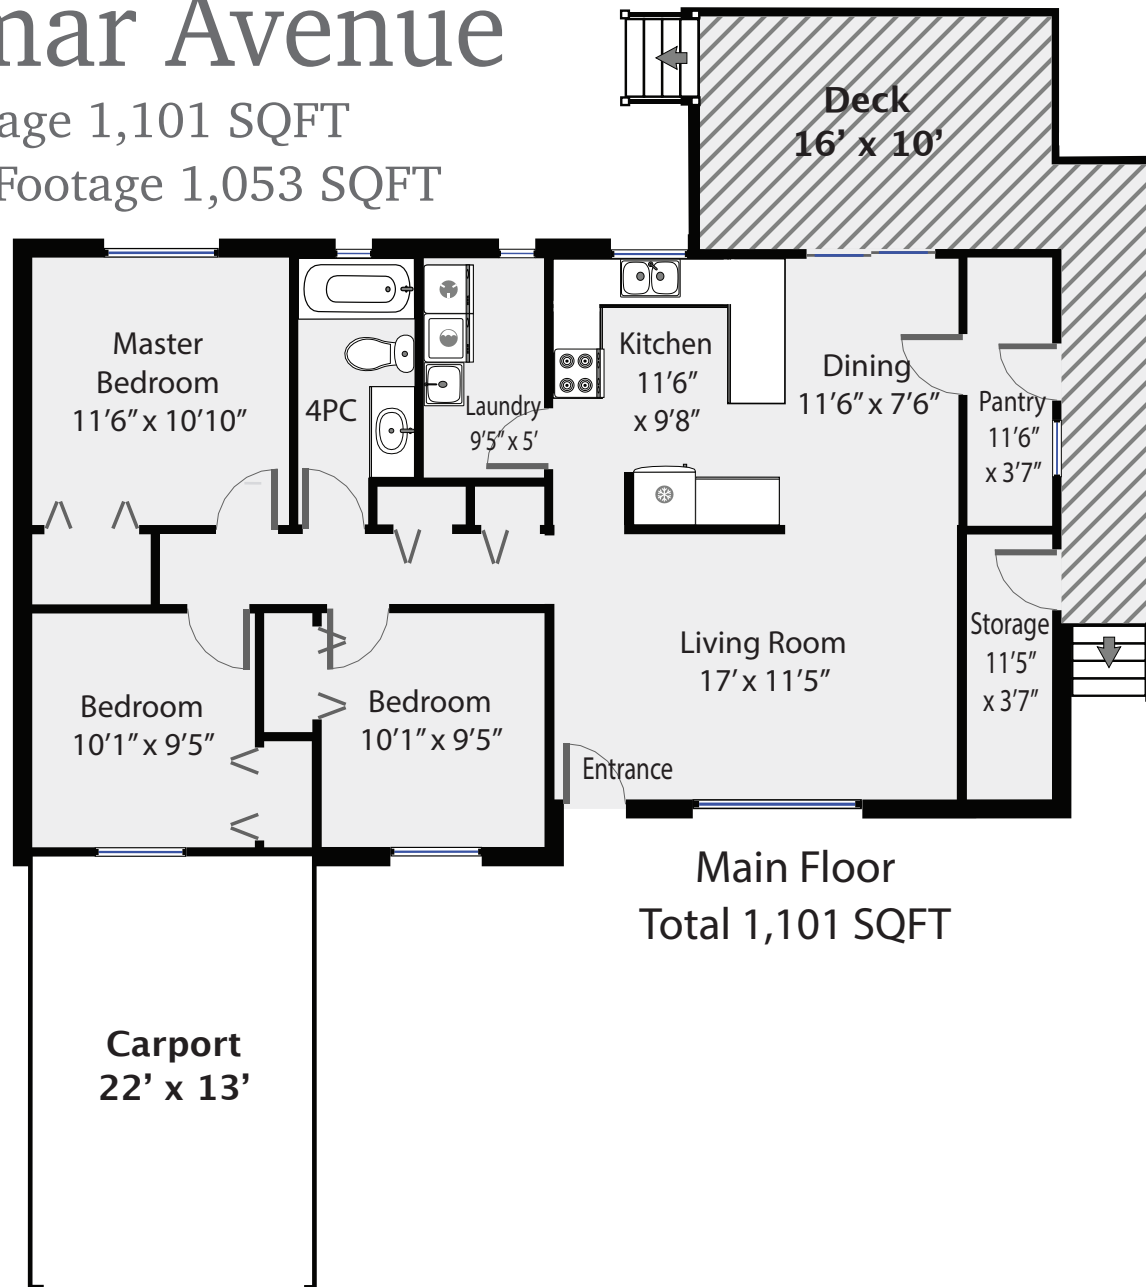

2279 Willemar Avenue

Total Square Footage 1,101 SQFT

Total Finished Square Footage 1,053 SQFT

RE/MAX
PREPARED FOR

COURTNEY & ANGLIN

REAL ESTATE GROUP

Swift Home Tours
250-218-5671

PREPARED FOR EXCLUSIVE USE OF MICHELE COURTNEY & BILL ANGLIN
MEASUREMENTS ON PLANS ARE INTENDED FOR VISUAL
REFERENCE ONLY AND SHOULD BE VERIFIED.
ALL AREA SQFT TOTALS ARE INCLUSIVE OF EXTERIOR WALLS.
ALL INTERIOR DIMENSIONS ARE FROM INTERIOR WALLS.