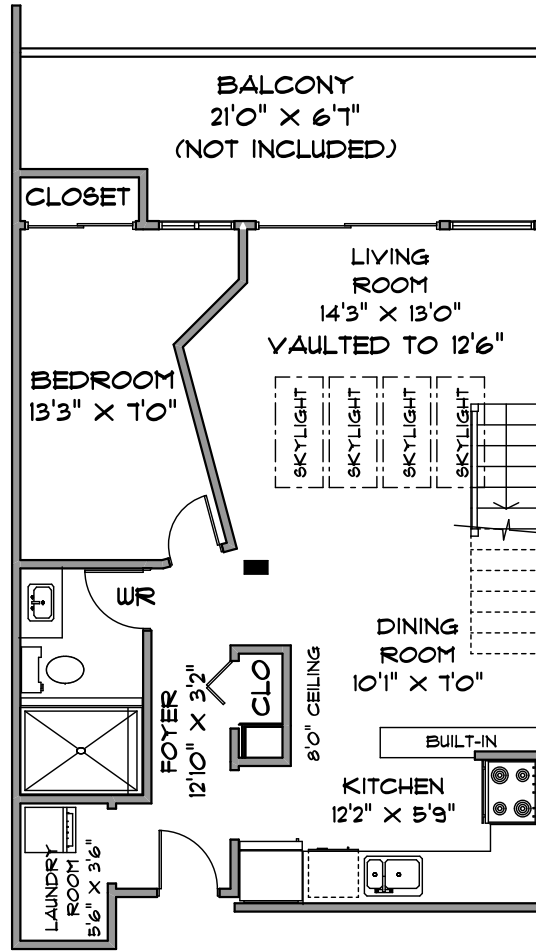

ROOFTOP DECK 400
BALCONY 138

MEASUREMENTS SHOULD BE CONSIDERED APPROXIMATE
AND ARE FOR PROMOTIONAL USE ONLY.
E & O Insured

778-231-6542 MAY 2021

MAIN LEVEL 618 SQ. FT.

UPPER LEVEL 432 SQ. FT.