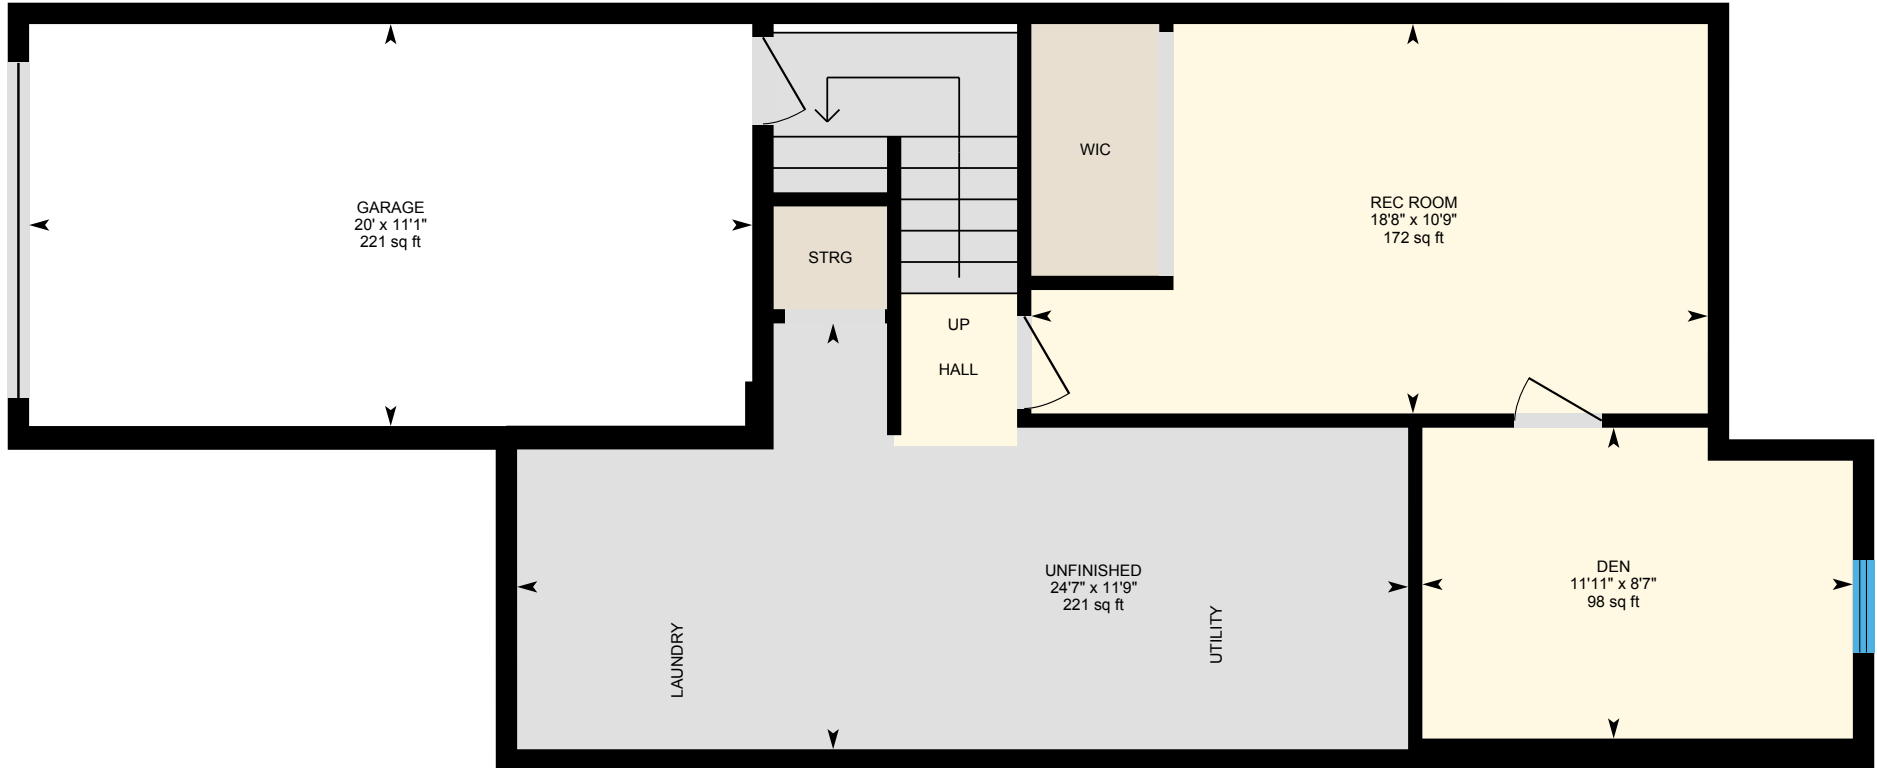

9 NW Lorelei Close, Edmonton, AB

Basement Total Interior Area 602 sq ft

PREPARED: Oct 2020

White regions are excluded from total floor area in iGUIDE floor plans. All room dimensions and floor areas must be considered approximate and are subject to independent verification.