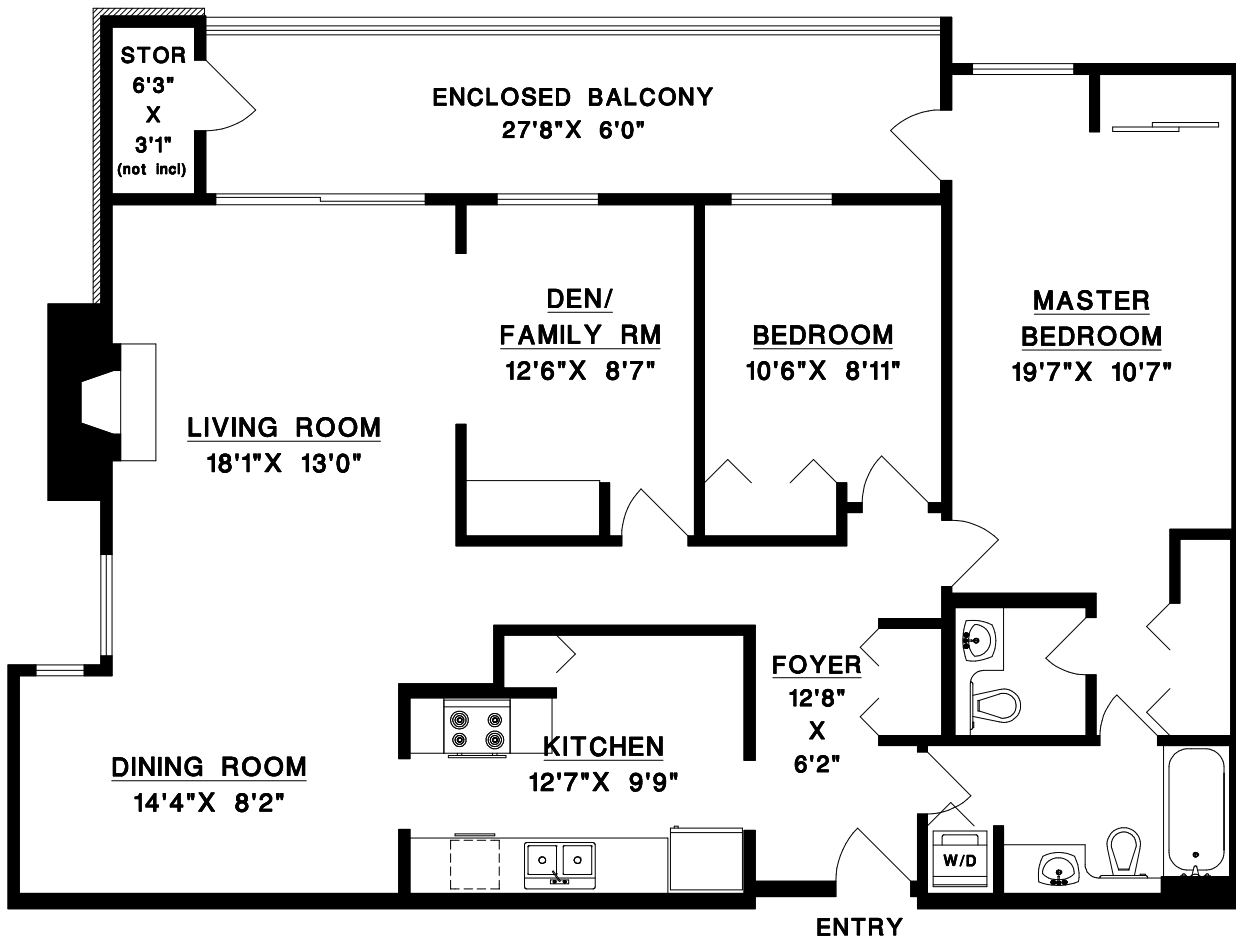

RE/MAX
WESTCOAST

KEITH LIEDTKE

604.341.6231

www.keithwestcoasthomes.com

#301
7631 STEVESTON HWY
RICHMOND, BC

UNIT AREA 1219 SQFT

ENCLOSED BALCONY 171 SQFT

STORAGE 27 SQFT

NOTE: AREA MEASUREMENT IS TO CENTRE OF ALL WALLS

MEASURE MASTERS
RICHMOND/DELTA
(604) 948-1888
7631#301 S87 FEB 17/10