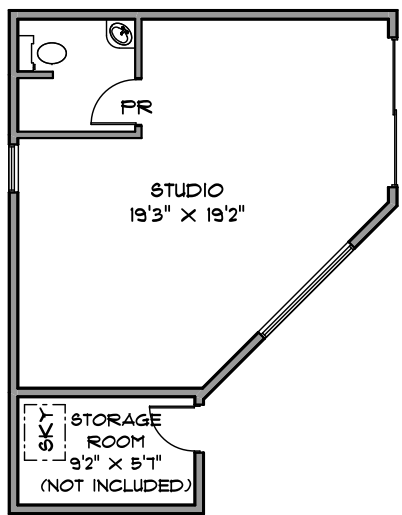

ATTIC STORAGE 113  
PATIOS 175  
DECK 112  
STORAGE ROOM 62

STUDIO LEVEL 359 SQ. FT.

MAIN LEVEL 1708 SQ. FT.

UPPER LEVEL 667 SQ. FT.

MEASUREMENTS SHOULD BE CONSIDERED APPROXIMATE  
AND ARE FOR PROMOTIONAL USE ONLY.  
E & O Insured  
778-231-6542 JUNE 2020