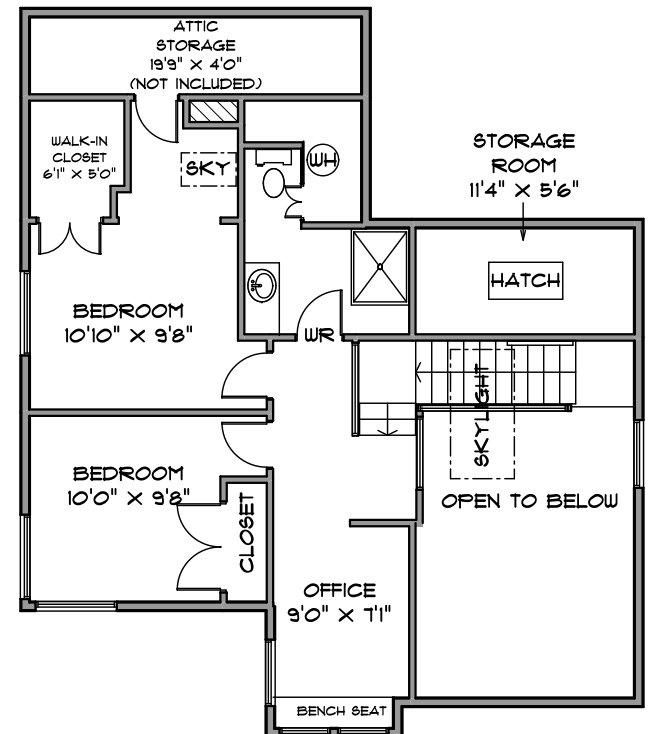

ATTIC STORAGE 113  
PATIOS 175  
DECK 112  
STORAGE ROOM 62

STUDIO LEVEL 359 SQ. FT.

MAIN LEVEL 1708 SQ. FT.

UPPER LEVEL 667 SQ. FT.

MEASUREMENTS SHOULD BE CONSIDERED APPROXIMATE  
AND ARE FOR PROMOTIONAL USE ONLY.  
E & O Insured  
778-231-6542 JUNE 2020