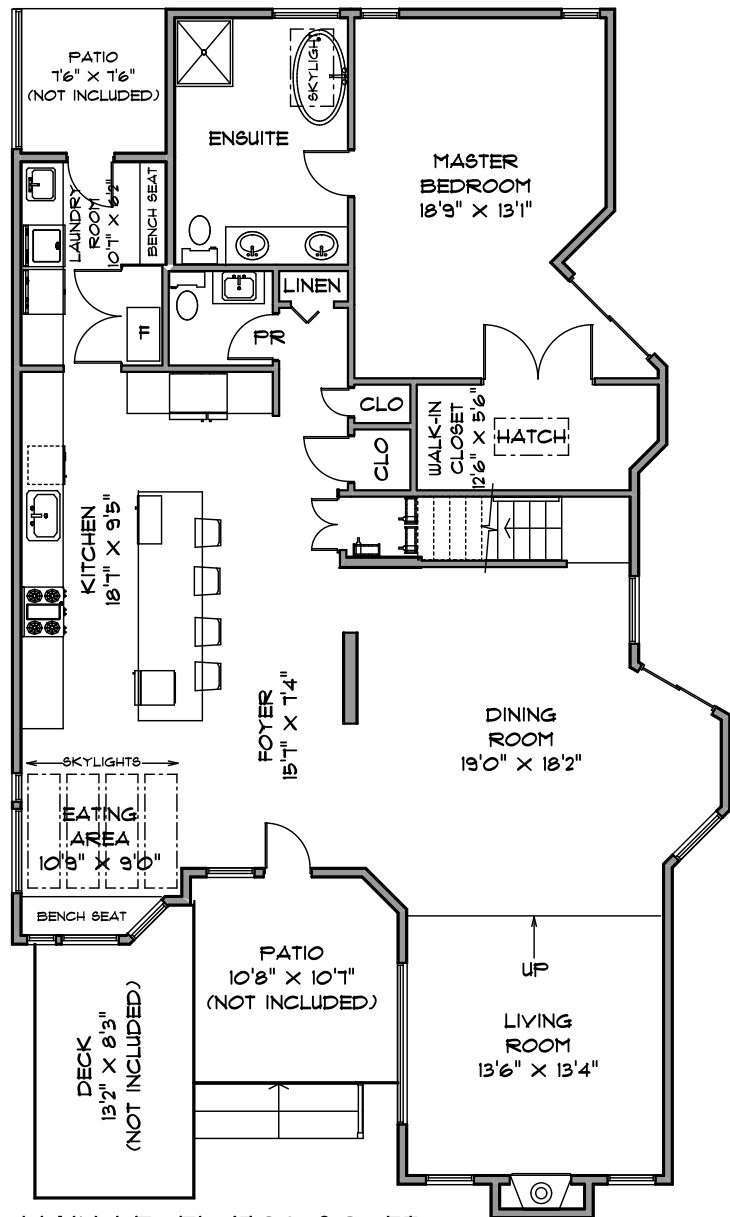

ATTIC STORAGE 113  
PATIOS 175  
DECK 112  
STORAGE ROOM 62

STUDIO LEVEL 359 SQ. FT.

MAIN LEVEL 1708 SQ. FT.

UPPER LEVEL 667 SQ. FT.

MEASUREMENTS SHOULD BE CONSIDERED APPROXIMATE  
AND ARE FOR PROMOTIONAL USE ONLY.  
E & O Insured  
778-231-6542 JUNE 2020