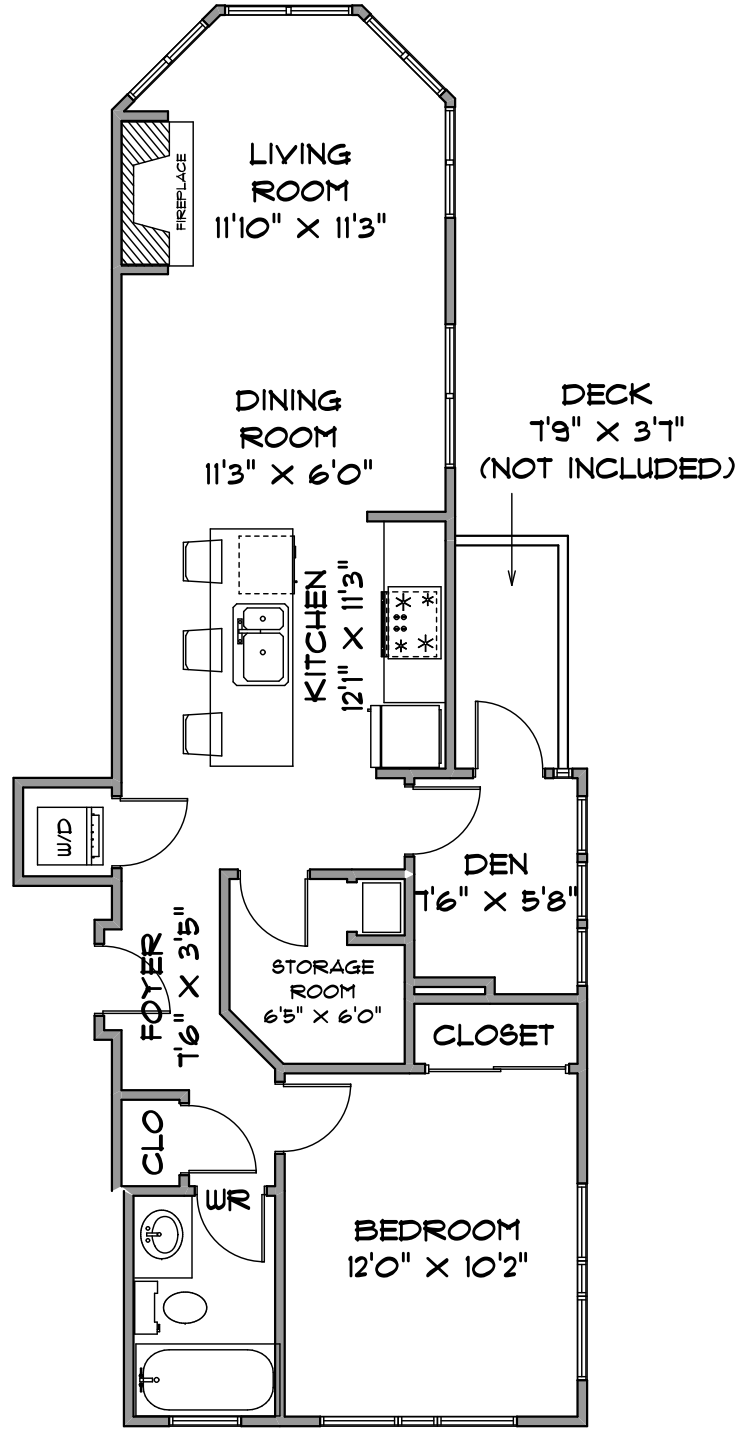

UNIT 1106-1005 BEACH AVENUE
VANCOUVER

DEXTER ASSOCIATES REALTY
RUTHIE SHUGARMAN
604 879 2941
PAIGE KRAFT
604 603 3475

SQUARE FOOTAGE
TOTAL TTI
DECK 32

MEASUREMENTS SHOULD BE CONSIDERED APPROXIMATE
AND ARE FOR PROMOTIONAL USE ONLY.
E & O Insured
778-231-6542 SEPTEMBER 2019