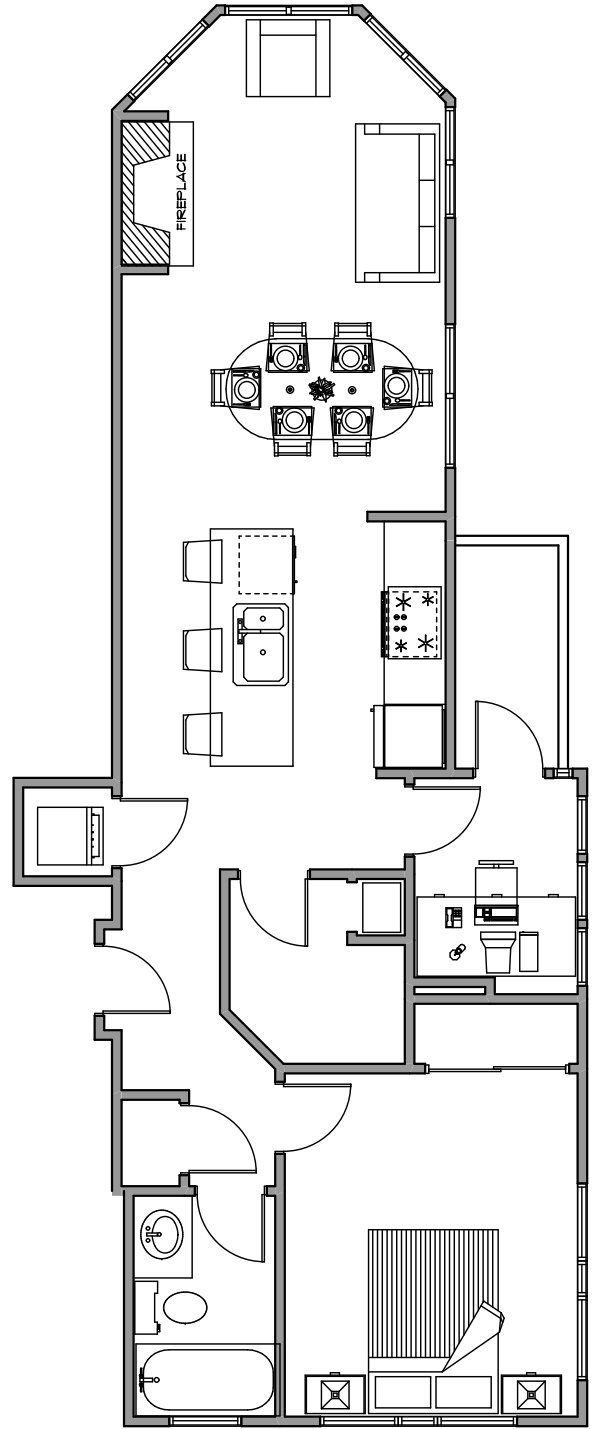

UNIT 1106-1005 BEACH AVENUE
VANCOUVER

DEXTER ASSOCIATES REALTY
RUTHIE SHUGARMAN
604 879 2941
PAIGE KRAFT
604 603 3475

SQUARE FOOTAGE
TOTAL TTI
DECK 32

MEASUREMENTS SHOULD BE CONSIDERED APPROXIMATE
AND ARE FOR PROMOTIONAL USE ONLY.
E & O Insured
778-231-6542 SEPTEMBER 2019