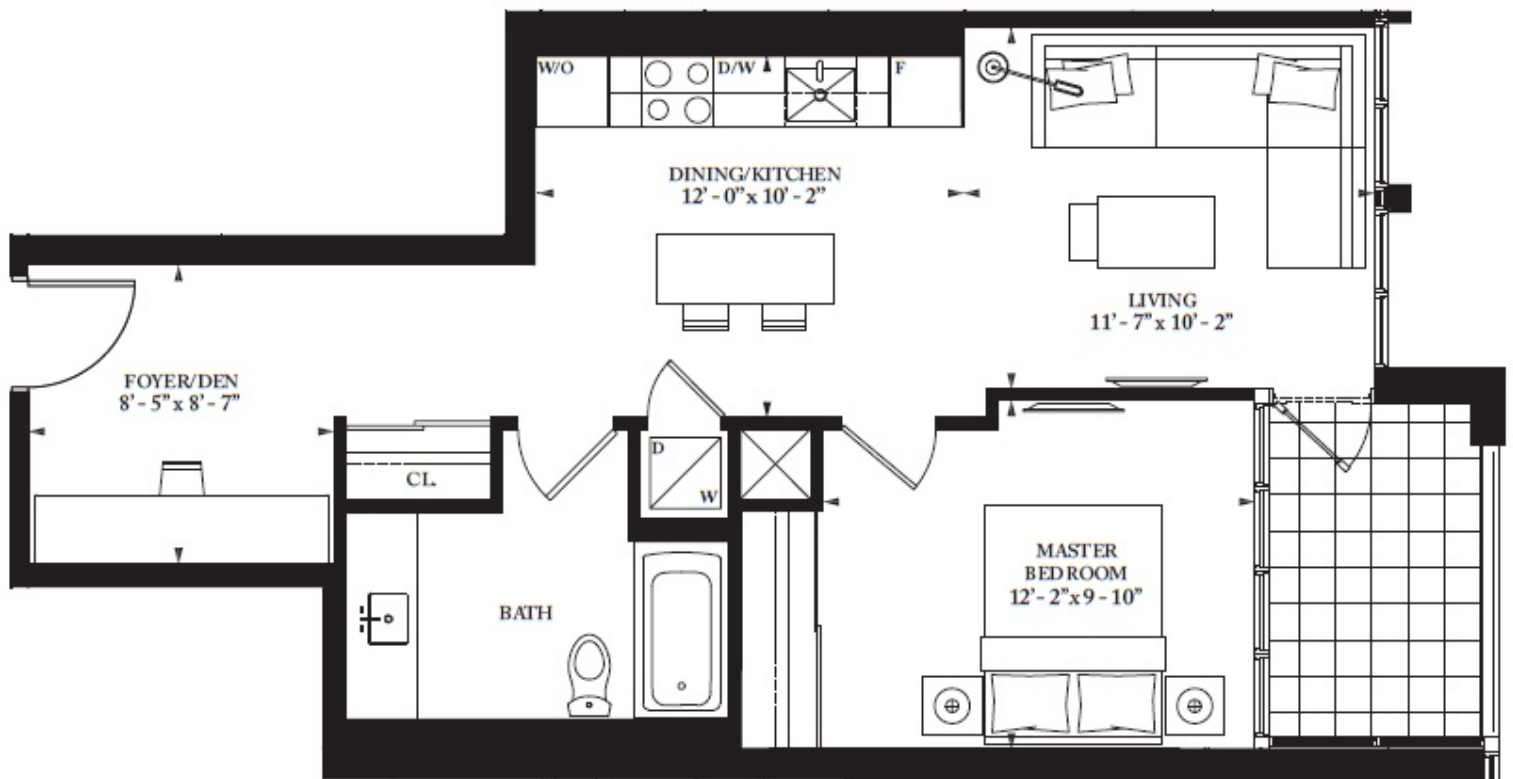

# Y659 1 BEDROOM + DEN

659 SQ. FT. + 60 SQ. FT. BALCONY = 719 SQ. FT. LIVING SPACE

FLOORS 8-19

*E. & O.E. Note: Not to scale. Square footage and dimensions (where shown) are approximate only. Suite purchased may be mirror image of suite layout illustrated above.*