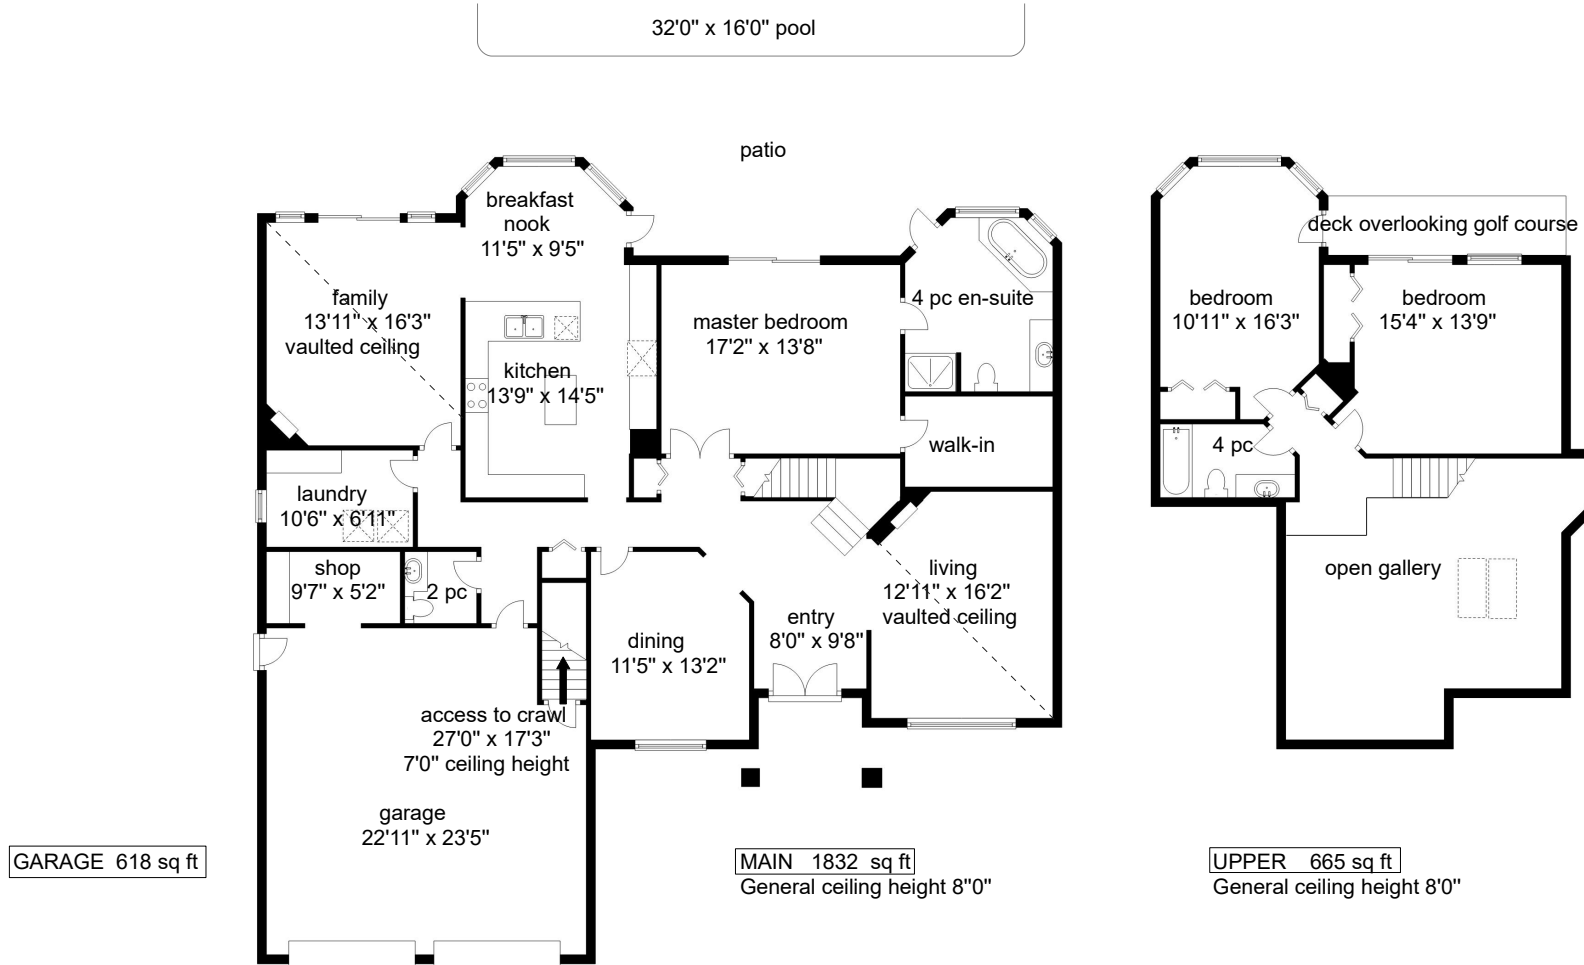

970 Crown Isle Drive, Courtenay

Approx. finished floor area 2597 sq.ft.

Floor plans detailed for Tracy Fogtmann RE/MAX Ocean Pacific 250-339-2021
 Measurements on the plans are intended for visual reference purposes only and should be verified