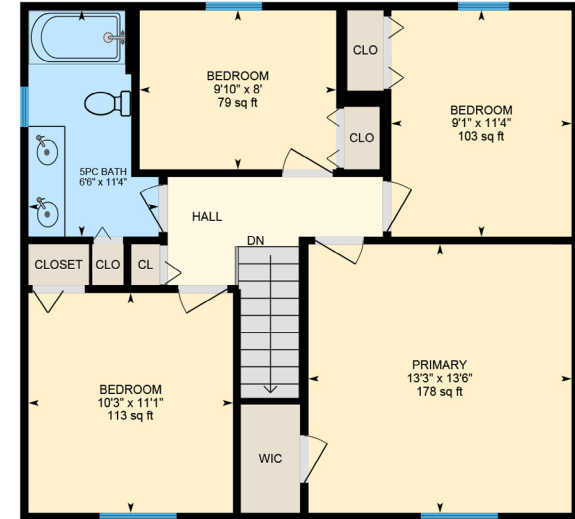

641 Totem Crescent, Comox, BC

Main Building: Total Exterior Area 1707.84 sq ft

Main Floor
Exterior Area 974.56 sq ft

Upper Floor
Exterior Area 733.28 sq ft

Leah REICHEL
Results You'll Love, Integrity You'll Admire

Prepared for the exclusive use of Leah Reichelt
RE/MAX ocean pacific realty
250.339.2021

Measurements on the plans are intended for visual reference only and should be verified