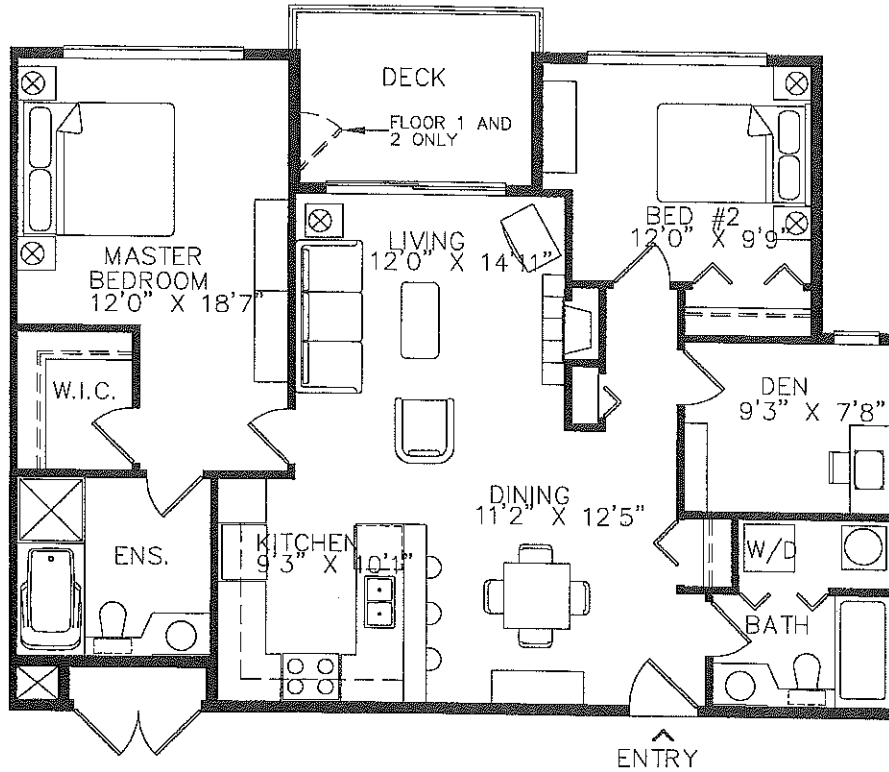

OCEAN WYNDE

UNIT TYPE B8
2 BEDROOM 1,065 sq. ft

SUITE NUMBER:
206, 306, 406

GROUND LEVEL

LEVEL 2

LEVEL 3

LEVEL 4

DEVELOPER RESERVES THE RIGHT TO MAKE MINOR MODIFICATIONS SHOULD THEY BE NECESSARY
ROOM SIZES MAY VARY