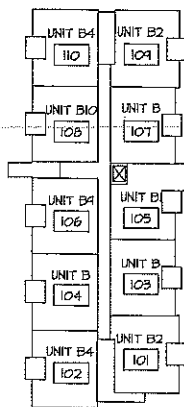

OCEAN WYNDE

UNIT TYPE B8
2 BEDROOM 1,065 sq. ft

SUITE NUMBER:
206, 306, 406

GROUND LEVEL

LEVEL 2

LEVEL 3

LEVEL 4

DEVELOPER RESERVES THE RIGHT TO MAKE MINOR MODIFICATIONS SHOULD THEY BE NECESSARY
ROOM SIZES MAY VARY