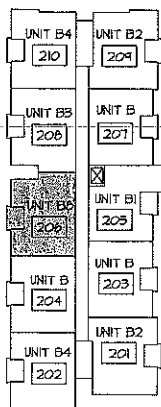

OCEAN WYNDE

UNIT TYPE B8
2 BEDROOM 1,065 sq. ft

SUITE NUMBER:
206, 306, 406

GROUND LEVEL

LEVEL 2

LEVEL 3

LEVEL 4

DEVELOPER RESERVES THE RIGHT TO MAKE MINOR MODIFICATIONS SHOULD THEY BE NECESSARY
ROOM SIZES MAY VARY