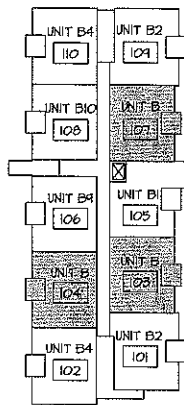

# OCEAN WYNDE

UNIT TYPE B  
2 BEDROOM 1,018 sq. ft

SUITE NUMBER:  
103, 104, 107, 203, 204, 207,  
303, 304, 307, 403, 404

GROUND LEVEL

LEVEL 2

LEVEL 3

LEVEL 4

DEVELOPER RESERVES THE RIGHT TO MAKE MINOR MODIFICATIONS SHOULD THEY BE NECESSARY  
ROOM SIZES MAY VARY