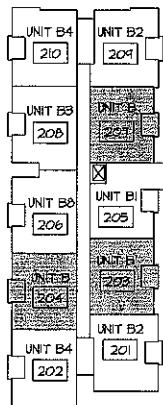

# OCEAN WYNDE

UNIT TYPE B  
2 BEDROOM 1,018 sq. ft

SUITE NUMBER:  
103, 104, 107, 203, 204, 207,  
303, 304, 307, 403, 404

GROUND LEVEL

LEVEL 2

LEVEL 3

LEVEL 4

DEVELOPER RESERVES THE RIGHT TO MAKE MINOR MODIFICATIONS SHOULD THEY BE NECESSARY  
ROOM SIZES MAY VARY