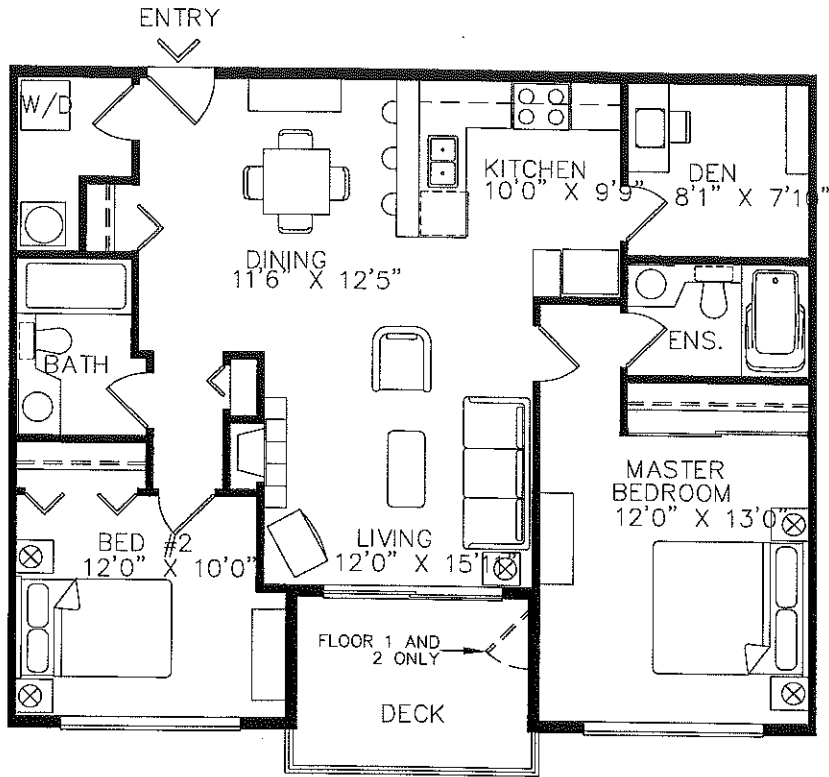

# OCEAN WYNDE

UNIT TYPE B  
2 BEDROOM 1,018 sq. ft

SUITE NUMBER:  
103, 104, 107, 203, 204, 207,  
303, 304, 307, 403, 404

GROUND LEVEL

LEVEL 2

LEVEL 3

LEVEL 4

DEVELOPER RESERVES THE RIGHT TO MAKE MINOR MODIFICATIONS SHOULD THEY BE NECESSARY  
ROOM SIZES MAY VARY